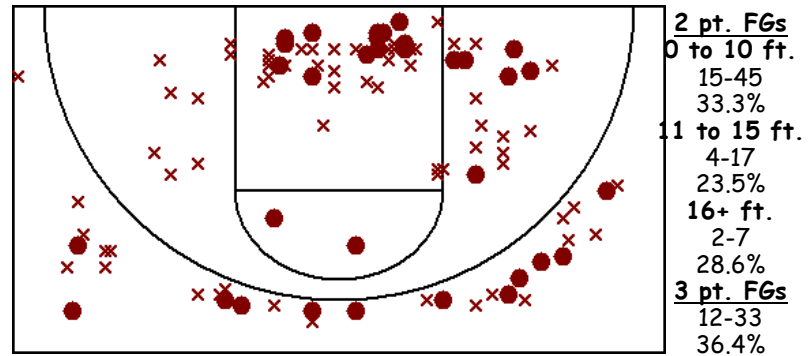

## #10 Abramson, Ali Lady Swede 08-09

Player	GP	MIN	FGM-A	3PM-A	FTM-A	REB-O	AST	STL	BLK	TO	PF	PTS
Totals	20	365	33-102	12-33	14-39	22-10	20	26	0	64	33	92
Average/Pct.		18.3	32.4%	36.4%	35.9%	1.1-0.5	1.0	1.3	0.0	3.2	1.7	4.6

Season highs	#	Opponent	Date	Game type	Result
Points in a game	11	SoVal V	12/12/2008	League	W 73-32
Field goals made	4	3 times			
Field goals attempted	11	SoVal V	12/12/2008	League	W 73-32
3 pt. field goals made	2	3 times			
3 pt. field goals attempted	5	Ainsworth.2.10	02/11/2009	League	W 55-24
Free throws made	6	Centura.1.10	01/11/2009	League	W 46-44
Free throws attempted	11	Centura.1.10	01/11/2009	League	W 46-44
Total rebounds	3	@ Kearney Cath.2.17	02/18/2009	League	W 55-50
Offensive rebounds	2	@ Valentine.2.6	02/07/2009	League	W 58-41
Assists	3	2 times			
Steals	4	2 times			
Minutes played	30	Centura.1.10	01/11/2009	League	W 46-44