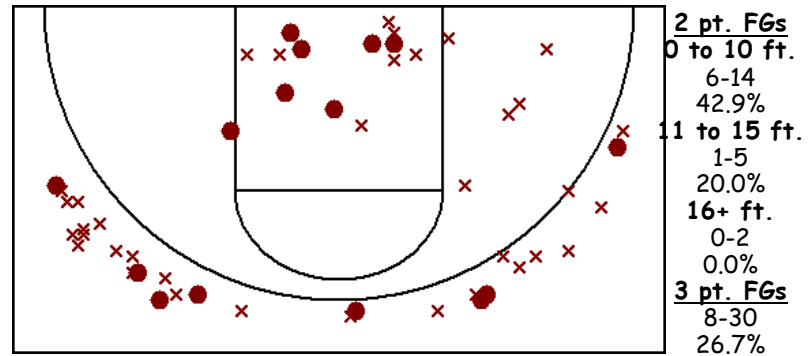

#11 Matzke, Sloan
Lady Swede 08-09

Player	GP	MIN	FGM-A	3PM-A	FTM-A	REB-O	AST	STL	BLK	TO	PF	PTS
Totals	18	380	15-51	8-30	13-18	29-6	28	20	1	28	34	51
Average/Pct.		21.1	29.4%	26.7%	72.2%	1.6-0.3	1.6	1.1	0.1	1.6	1.9	2.8

Season highs	#	Opponent	Date	Game type	Result
Points in a game	8	@ Kearney Cath.2.17	02/18/2009	League	W 55-50
Field goals made	3	2 times			
Field goals attempted	7	@ Cozad.1.15	01/16/2009	League	W 46-32
3 pt. field goals made	2	@ Kearney Cath.2.17	02/18/2009	League	W 55-50
3 pt. field goals attempted	5	2 times			
Free throws made	3	@ Boone Central.1.2	01/03/2009	League	W 46-40
Free throws attempted	5	@ Boone Central.1.2	01/03/2009	League	W 46-40
Total rebounds	7	@ Perkins Co. V12.13	12/14/2008	League	W 55-35
Offensive rebounds	2	Hershey Girls V.2.19	12/05/2008	League	L 69-59
Assists	5	@ Boone Central.1.2	01/03/2009	League	W 46-40
Steals	4	@ Boone Central.1.2	01/03/2009	League	W 46-40
Blocks	1	@ Perkins Co. V12.13	12/14/2008	League	W 55-35
Minutes played	35	@ Boone Central.1.2	01/03/2009	League	W 46-40