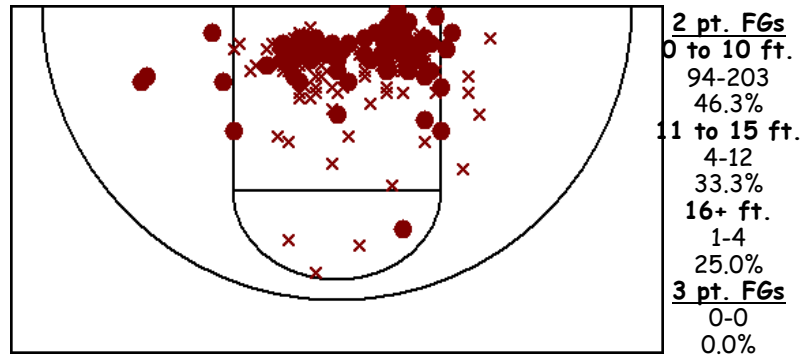

#15 Max, Emily
Lady Swede 08-09

Player	GP	MIN	FGM-A	3PM-A	FTM-A	REB-O	AST	STL	BLK	TO	PF	PTS
Totals	20	509	99-219	0-0	49-98	130-50	14	13	4	38	67	247
Average/Pct.		25.5	45.2%	0.0%	50.0%	6.5-2.5	0.7	0.7	0.2	1.9	3.4	12.4

Season highs	#	Opponent	Date	Game type	Result
Points in a game	21	Ogallalav.1.29	01/30/2009	League	W 69-63
Field goals made	9	Ogallalav.1.29	01/30/2009	League	W 69-63
Field goals attempted	20	Hershey Girls V.2.19	12/05/2008	League	L 69-59
Free throws made	7	KCath.1.24	01/25/2009	League	W 65-55
Free throws attempted	11	2 times			
Total rebounds	13	Hershey Girls V.2.19	12/05/2008	League	L 69-59
Offensive rebounds	7	Hershey Girls V.2.19	12/05/2008	League	L 69-59
Assists	2	2 times			
Steals	3	@ Sutherland.1.9	01/10/2009	League	W 55-25
Blocks	2	Hershey Girls V.2.19	12/05/2008	League	L 69-59
Minutes played	35	@ Valentine.2.6	02/07/2009	League	W 58-41