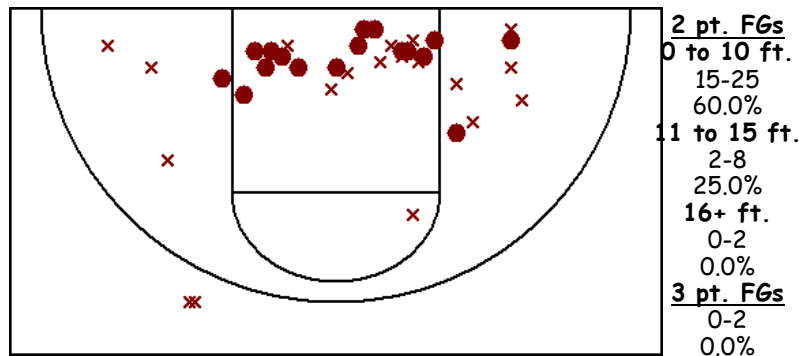

#20 Wiggins, Janae  
Lady Swede JV 08-09

Player	GP	MIN	FGM-A	3PM-A	FTM-A	REB-O	AST	STL	BLK	TO	PF	PTS
Totals	11	249	17-37	0-2	0-3	16-9	1	3	0	25	7	34
Average/Pct.		22.6	45.9%	0.0%	0.0%	1.5-0.8	0.1	0.3	0.0	2.3	0.6	3.1

Season highs	#	Opponent	Date	Game type	Result
Points in a game	6	2 times			
Field goals made	3	2 times			
Field goals attempted	6	Holdrege JV.12.19	12/20/2008	League	L 61-24
3 pt. field goals attempted	1	2 times			
Free throws attempted	2	AinsworthJV.2.10	02/11/2009	League	L 37-29
Total rebounds	4	@ Sutherland JV.1.9	01/10/2009	League	W 33-29
Offensive rebounds	3	@ Sutherland JV.1.9	01/10/2009	League	W 33-29
Assists	1	SoVal JV	12/12/2008	League	W 27-24
Steals	1	3 times			
Minutes played	30	Holdrege JV.12.19	12/20/2008	League	L 61-24