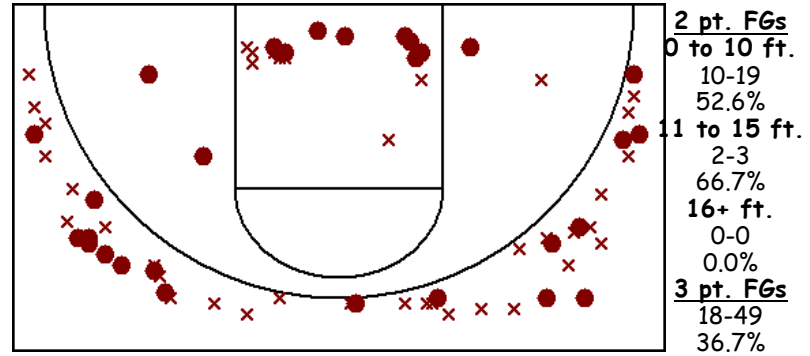

#23 Balmer, Brooke  
Lady Swede 08-09

Player	GP	MIN	FGM-A	3PM-A	FTM-A	REB-O	AST	STL	BLK	TO	PF	PTS
Totals	13	277	30-71	18-49	17-22	22-6	37	21	6	45	39	95
Average/Pct.		21.3	42.3%	36.7%	77.3%	1.7-0.5	2.8	1.6	0.5	3.5	3.0	7.3

Date	Opponent	Result	MIN	PTS	REB	AST	BLK	TO	STL	PF	FG%	3P%	FT%
12/05/2008	Hershey Girls V.2.19	L 69-59	18	2	4	1	1	2	0	5	12.5	0.0	0.0
12/07/2008	@ Lexington V 12.6	W 59-46	28	8	2	11	1	5	1	2	75.0	66.7	0.0
12/12/2008	SoVal V	W 73-32	17	12	1	1	0	2	1	3	66.7	66.7	0.0
12/14/2008	@ Perkins Co. V12.13	W 55-35	22	2	2	5	0	1	0	3	20.0	0.0	0.0
12/20/2008	Holdrege V.12.19	L 67-53	31	6	1	5	0	7	1	5	33.3	40.0	0.0
01/24/2009	@ Broken Bow.1.23	W 67-48	13	2	0	2	0	5	5	1	100.0	0.0	0.0
01/25/2009	KCath.1.24	W 65-55	16	7	2	2	0	4	2	3	25.0	0.0	83.3
01/30/2009	Ogallalav.1.29	W 69-63	18	2	2	4	0	4	1	4	0.0	0.0	50.0
02/01/2009	Minden.1.31	L 54-48	17	8	1	1	0	2	2	5	66.7	100.0	100.0
02/07/2009	@ Valentine.2.6	W 58-41	21	8	1	0	0	5	0	2	50.0	50.0	100.0
02/11/2009	Ainsworth.2.10	W 55-24	19	7	2	2	3	3	4	1	60.0	50.0	0.0
02/18/2009	@ Kearney Cath.2.17	W 55-50	23	10	3	3	1	3	3	2	37.5	16.7	75.0
02/20/2009	@ Hershey Girls V.2	L 59-53	33	21	1	0	0	2	1	3	46.7	40.0	100.0

Season highs	#	Opponent	Date	Game type	Result
Points in a game	21	@ Hershey Girls V.2.19	02/20/2009	League	L 59-53
Field goals made	7	@ Hershey Girls V.2.19	02/20/2009	League	L 59-53
Field goals attempted	15	@ Hershey Girls V.2.19	02/20/2009	League	L 59-53
3 pt. field goals made	4	2 times			
3 pt. field goals attempted	0	@ Hershey Girls V.2.19	02/20/2009	League	L 59-53
Free throws made	5	KCath.1.24	01/25/2009	League	W 65-55
Free throws attempted	6	KCath.1.24	01/25/2009	League	W 65-55
Total rebounds	4	Hershey Girls V.2.19	12/05/2008	League	L 69-59
Offensive rebounds	2	2 times			
Assists	11	@ Lexington V 12.6	12/07/2008	League	W 59-46
Steals	5	@ Broken Bow.1.23	01/24/2009	League	W 67-48
Blocks	3	Ainsworth.2.10	02/11/2009	League	W 55-24
Minutes played	33	@ Hershey Girls V.2.19	02/20/2009	League	L 59-53