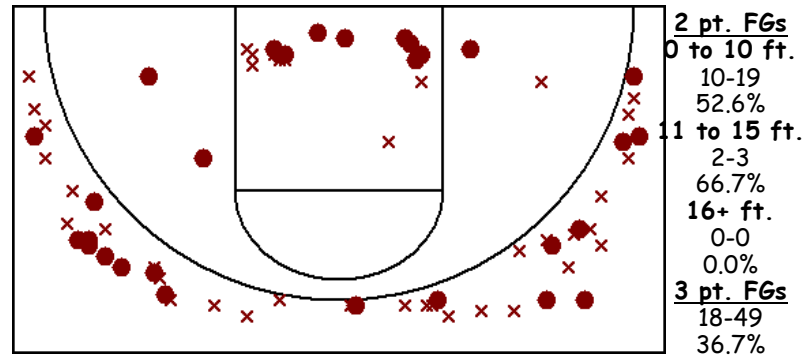

#23 Balmer, Brooke
Lady Swede 08-09

Player	GP	MIN	FGM-A	3PM-A	FTM-A	REB-O	AST	STL	BLK	TO	PF	PTS
Totals	13	277	30-71	18-49	17-22	22-6	37	21	6	45	39	95
Average/Pct.		21.3	42.3%	36.7%	77.3%	1.7-0.5	2.8	1.6	0.5	3.5	3.0	7.3

Date	Opponent	Result	MIN	PTS	REB	AST	BLK	TO	STL	PF	FG%	3P%	FT%
12/05/2008	Hershey Girls V.2.19	L 69-59	18	2	4	1	1	2	0	5	12.5	0.0	0.0
12/07/2008	@ Lexington V 12.6	W 59-46	28	8	2	11	1	5	1	2	75.0	66.7	0.0
12/12/2008	SoVal V	W 73-32	17	12	1	1	0	2	1	3	66.7	66.7	0.0
12/14/2008	@ Perkins Co. V12.13	W 55-35	22	2	2	5	0	1	0	3	20.0	0.0	0.0
12/20/2008	Holdrege V.12.19	L 67-53	31	6	1	5	0	7	1	5	33.3	40.0	0.0
01/24/2009	@ Broken Bow.1.23	W 67-48	13	2	0	2	0	5	5	1	100.0	0.0	0.0
01/25/2009	KCath.1.24	W 65-55	16	7	2	2	0	4	2	3	25.0	0.0	83.3
01/30/2009	Ogallalav.1.29	W 69-63	18	2	2	4	0	4	1	4	0.0	0.0	50.0
02/01/2009	Minden.1.31	L 54-48	17	8	1	1	0	2	2	5	66.7	100.0	100.0
02/07/2009	@ Valentine.2.6	W 58-41	21	8	1	0	0	5	0	2	50.0	50.0	100.0
02/11/2009	Ainsworth.2.10	W 55-24	19	7	2	2	3	3	4	1	60.0	50.0	0.0
02/18/2009	@ Kearney Cath.2.17	W 55-50	23	10	3	3	1	3	3	2	37.5	16.7	75.0
02/20/2009	@ Hershey Girls V.2	L 59-53	33	21	1	0	0	2	1	3	46.7	40.0	100.0

Season highs	#	Opponent	Date	Game type	Result
Points in a game	21	@ Hershey Girls V.2.19	02/20/2009	League	L 59-53
Field goals made	7	@ Hershey Girls V.2.19	02/20/2009	League	L 59-53
Field goals attempted	15	@ Hershey Girls V.2.19	02/20/2009	League	L 59-53
3 pt. field goals made	4	2 times			
3 pt. field goals attempted	0	@ Hershey Girls V.2.19	02/20/2009	League	L 59-53
Free throws made	5	KCath.1.24	01/25/2009	League	W 65-55
Free throws attempted	6	KCath.1.24	01/25/2009	League	W 65-55
Total rebounds	4	Hershey Girls V.2.19	12/05/2008	League	L 69-59
Offensive rebounds	2	2 times			
Assists	11	@ Lexington V 12.6	12/07/2008	League	W 59-46
Steals	5	@ Broken Bow.1.23	01/24/2009	League	W 67-48
Blocks	3	Ainsworth.2.10	02/11/2009	League	W 55-24
Minutes played	33	@ Hershey Girls V.2.19	02/20/2009	League	L 59-53