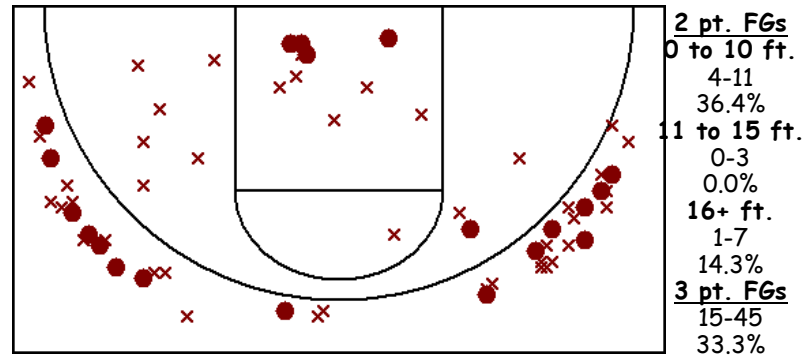

#25 Peterson, Kira
Lady Swede 08-09

Player	GP	MIN	FGM-A	3PM-A	FTM-A	REB-O	AST	STL	BLK	TO	PF	PTS
Totals	20	332	20-66	15-45	6-12	36-17	20	16	1	45	39	61
Average/Pct.		16.6	30.3%	33.3%	50.0%	1.8-0.9	1.0	0.8	0.1	2.3	2.0	3.1

Season highs	#	Opponent	Date	Game type	Result
Points in a game	12	@ Sutherland.1.9	01/10/2009	League	W 55-25
Field goals made	4	@ Sutherland.1.9	01/10/2009	League	W 55-25
Field goals attempted	8	Chase Co.1.16	01/17/2009	League	W 55-39
3 pt. field goals made	4	@ Sutherland.1.9	01/10/2009	League	W 55-25
3 pt. field goals attempted	6	Chase Co.1.16	01/17/2009	League	W 55-39
Free throws made	4	Holdrege V.12.19	12/20/2008	League	L 67-53
Free throws attempted	4	Holdrege V.12.19	12/20/2008	League	L 67-53
Total rebounds	7	@ Sutherland.1.9	01/10/2009	League	W 55-25
Offensive rebounds	3	2 times			
Assists	3	@ Sutherland.1.9	01/10/2009	League	W 55-25
Steals	4	Ainsworth.2.10	02/11/2009	League	W 55-24
Blocks	1	Ordv.1.3	01/04/2009	League	W 39-20
Minutes played	26	Chase Co.1.16	01/17/2009	League	W 55-39