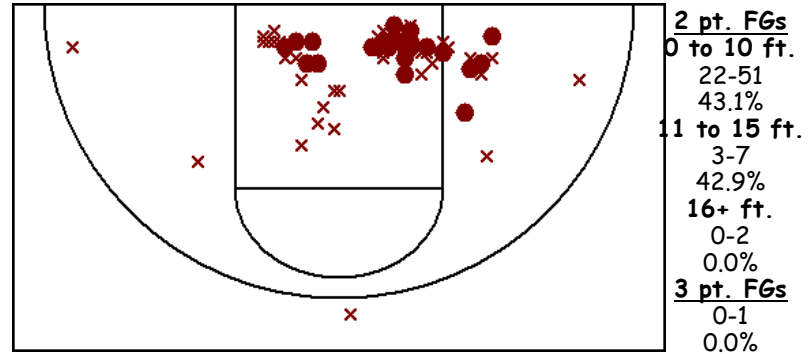

#33 Tryon, Kayla  
Lady Swede 08-09

Player	GP	MIN	FGM-A	3PM-A	FTM-A	REB-O	AST	STL	BLK	TO	PF	PTS
Totals	20	244	25-61	0-1	14-25	48-11	9	6	6	30	58	64
Average/Pct.		12.2	41.0%	0.0%	56.0%	2.4-0.6	0.5	0.3	0.3	1.5	2.9	3.2

Season highs	#	Opponent	Date	Game type	Result
Points in a game	8	2 times			
Field goals made	4	2 times			
Field goals attempted	10	@ Broken Bow.1.23	01/24/2009	League	W 67-48
3 pt. field goals attempted	1	@ Sutherland.1.9	01/10/2009	League	W 55-25
Free throws made	4	@ Cozad.1.15	01/16/2009	League	W 46-32
Free throws attempted	6	@ Cozad.1.15	01/16/2009	League	W 46-32
Total rebounds	7	@ Broken Bow.1.23	01/24/2009	League	W 67-48
Offensive rebounds	2	3 times			
Assists	2	2 times			
Steals	2	@ Broken Bow.1.23	01/24/2009	League	W 67-48
Blocks	2	Ainsworth.2.10	02/11/2009	League	W 55-24
Minutes played	18	@ Broken Bow.1.23	01/24/2009	League	W 67-48