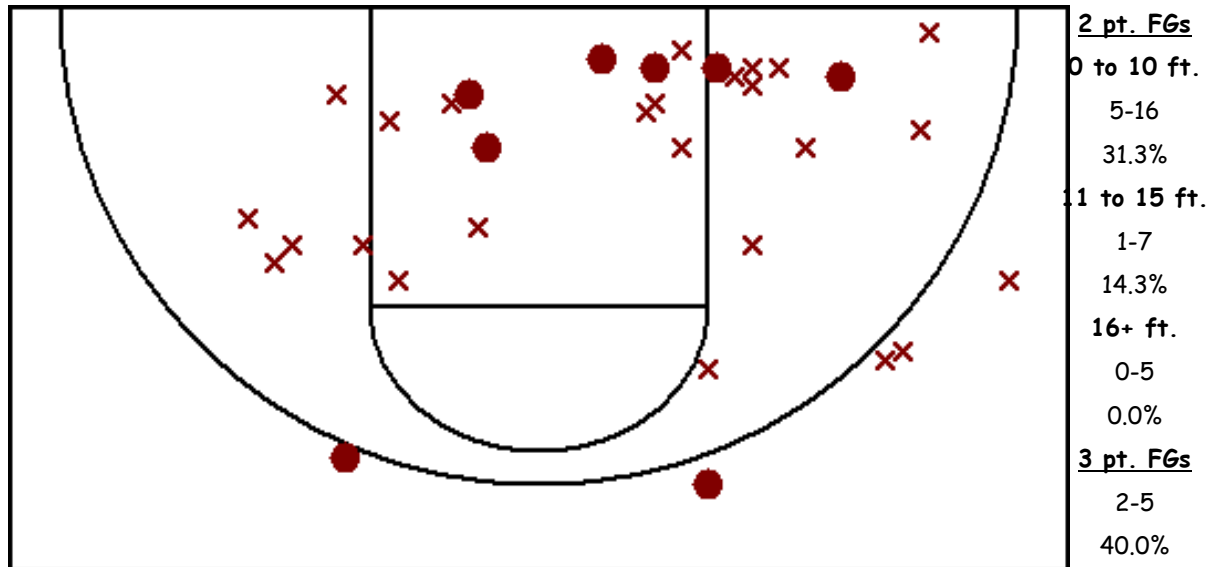

Ainsworth.2.10 Team Shot Chart (at Lady Swede 08-09, 02/11/09, L 55-24)

Player	GP	MIN	FGM-A	3PM-A	FTM-A	REB-O	AST	STL	BLK	TO	PF	PTS
#3 Lechtenberg, Jordyn	1	20	3-5	2-3	0-0	0-0	0	0	0	1	1	8
#22 Lyons, Jennifer	1	23	2-2	0-0	1-1	5-0	0	0	1	3	4	5
#2 Hoover, Bailie	1	20	1-6	0-1	2-2	1-1	0	0	0	2	3	4
#14 Ford, Asley	1	18	1-8	0-1	1-4	4-1	0	0	0	2	0	3
#4 Appleman, Katie	1	24	1-5	0-0	1-2	6-1	0	1	0	0	2	3
#23 Harthoorn, Haley	1	12	0-1	0-0	1-2	1-1	0	0	1	2	1	1
#11 Haskell, Amy	1	8	0-0	0-0	0-0	0-0	0	0	0	1	0	0
#10 Gross, Keanna	1	3	0-0	0-0	0-0	0-0	0	0	0	0	0	0
#12 Cobb, Lauren	1	4	0-0	0-0	0-0	0-0	0	0	0	0	0	0
#21 Stoner, Bobbi Jo	1	8	0-2	0-0	0-1	2-0	1	0	0	1	0	0
#15 Thornton, Danielle	1	8	0-0	0-0	0-0	0-0	0	0	0	0	0	0
#13 Nelson, Dusty	1	6	0-2	0-0	0-0	1-1	0	0	0	0	0	0
#5 Appelt, Ashley	1	4	0-2	0-0	0-1	0-0	0	0	0	0	0	0
Totals:	1	32	8-33	2-5	6-13	20-5	1	1	2	12	11	24
Opponents:	1	32	23-58	4-11	5-13	23-11	12	18	7	16	17	55