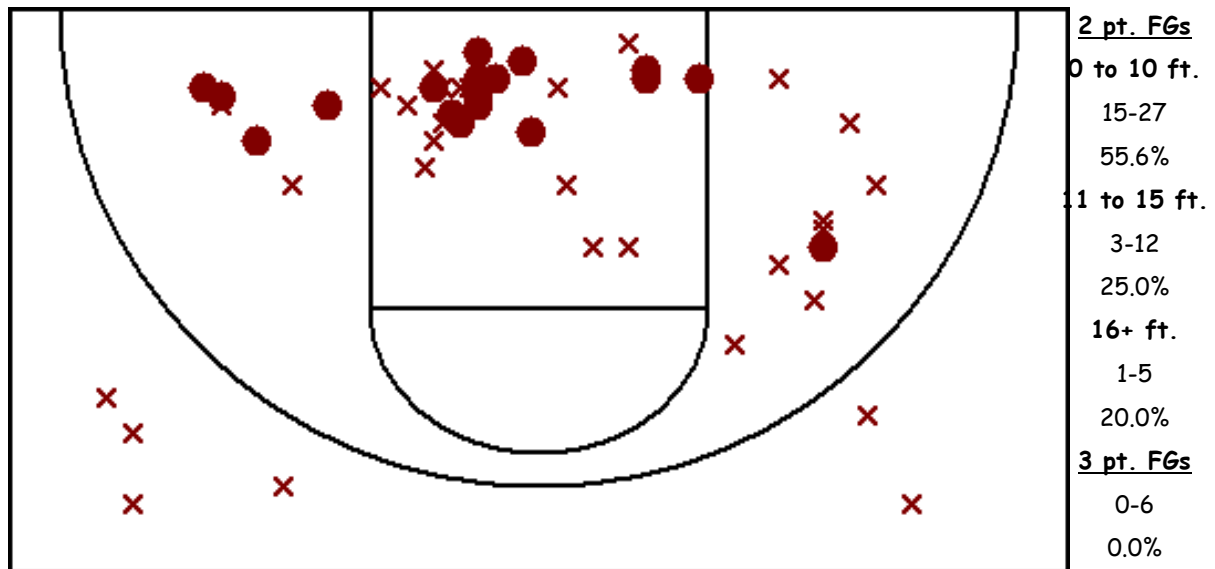

Broken Bow.1.23 Team Shot Chart (vs. Lady Swede 08-09, 01/24/09, L 67-48)

Player	GP	MIN	FGM-A	3PM-A	FTM-A	REB-O	AST	STL	BLK	TO	PF	PTS
#12 Hamilton, Shelby	1	25	7-12	0-0	4-6	0-0	1	1	0	6	3	18
#30 Johnson, Taylor	1	25	6-11	0-2	3-4	3-0	0	0	0	6	4	15
#40 Pearson, Taylor	1	12	3-5	0-1	0-0	1-1	0	0	0	0	2	6
#14 Coleman, Kinsi	1	28	2-10	0-2	1-2	1-0	0	0	0	1	2	5
#24 Minnick, Gabe	1	9	1-3	0-0	0-2	0-0	0	0	0	2	0	2
#22 Gordon, Jayme	1	18	0-1	0-0	1-2	2-1	0	1	0	1	5	1
#44	1	2	0-1	0-1	1-2	0-0	0	0	0	0	1	1
#20 Varney, Alex	1	10	0-0	0-0	0-0	0-0	0	0	0	1	1	0
#34 Leverington, Britta	1	3	0-0	0-0	0-0	0-0	0	0	0	0	0	0
#42 Schall, Kailey	1	24	0-7	0-0	0-1	2-0	0	0	8	1	4	0
#10 Loughran, Katie	1	2	0-0	0-0	0-0	0-0	0	0	0	0	0	0
#32 Geiser, Michaela	1	2	0-0	0-0	0-0	0-0	0	0	0	0	0	0
Totals:	1	32	19-50	0-6	10-19	9-2	1	2	8	18	22	48
Opponents:	1	32	26-65	1-7	14-24	31-12	15	13	2	23	17	67