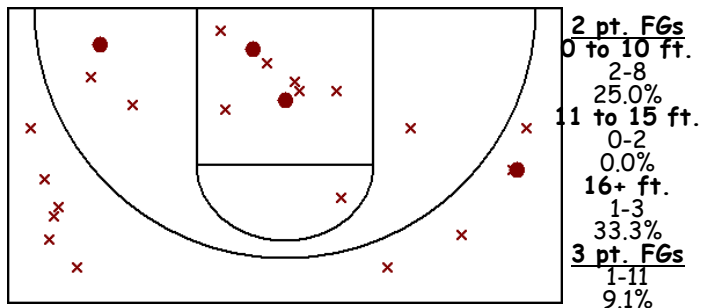

Centura.1.10 Player Shot Charts (at Lady Swede 08-09, 01/11/09, L 46-44)

#12 Suntych, Abby

FG: 4-24 (16.7%)   3P: 1-11 (9.1%)   FT: 6-8 (75.0%)
PTS: 15   REB-O: 1-1   AST: 0
STL: 0   BLK: 0   TO: 5