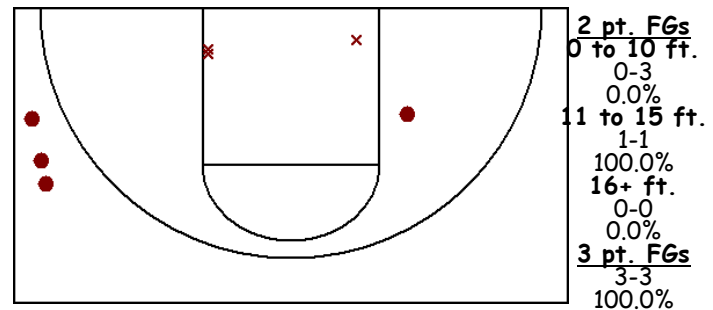

#23 Palmer, Karlee

FG: 4-7 (57.1%)   3P: 3-3 (100.0%)   FT: 0-0 (0.0%)
PTS: 11   REB-O: 1-0   AST: 0
STL: 0   BLK: 0   TO: 2