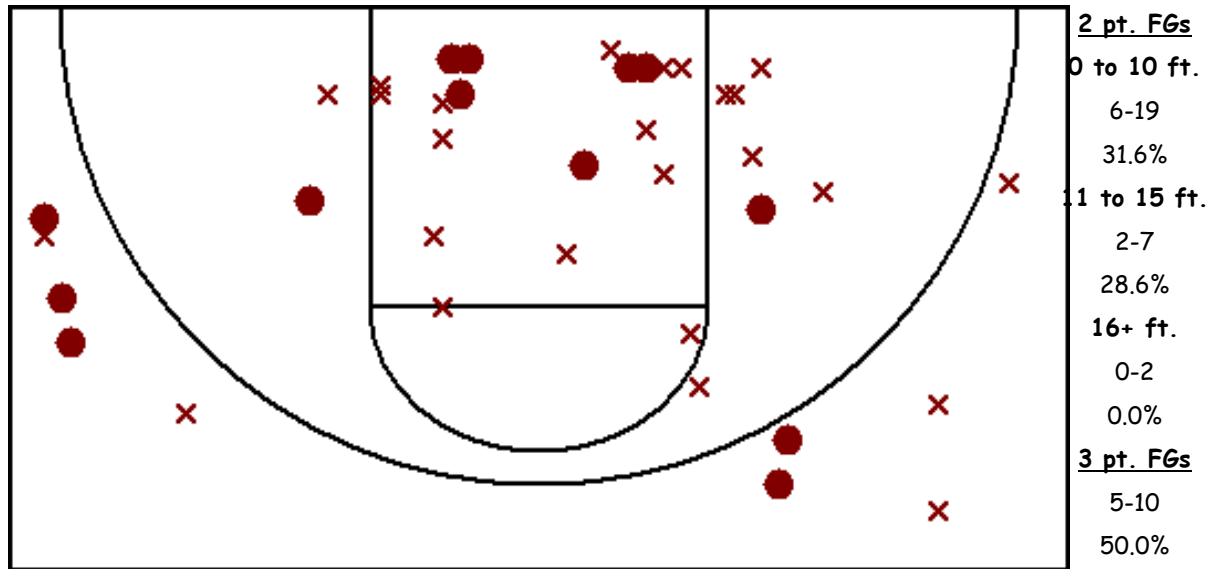

Chase Co.1.16 Team Shot Chart (at Lady Swede 08-09, 01/17/09, L 55-39)

Player	GP	MIN	FGM-A	3PM-A	FTM-A	REB-O	AST	STL	BLK	TO	PF	PTS
#22 Dickey, Nichole	1	32	5-17	2-6	4-4	2-0	0	4	0	4	2	16
#23 Palmer, Karlee	1	30	4-7	3-3	0-0	1-0	0	0	0	2	0	11
#44 Strand, Mogan	1	32	4-7	0-0	2-5	7-2	0	0	1	4	3	10
#30 Brophy, Kim	1	31	0-5	0-1	1-2	3-0	1	0	0	3	3	1
#13 German, Jilanne	1	7	0-0	0-0	1-2	0-0	0	0	0	2	0	1
#43 Strand, Molly	1	18	0-2	0-0	0-0	2-0	0	0	0	1	3	0
#54 Reichert, Lexee	1	7	0-0	0-0	0-0	0-0	0	0	0	0	0	0
#33 Liewer, Shannon	1	2	0-0	0-0	0-0	0-0	0	0	0	0	0	0
#11 Heathers, Chantal	1	1	0-0	0-0	0-0	0-0	0	0	0	1	0	0
Totals:	1	32	13-38	5-10	8-13	15-2	1	4	1	17	11	39
Opponents:	1	32	22-60	2-14	9-13	30-10	13	7	0	12	13	55

Percentages and Per Game Averages

Player	GP	MPG	FG%	3P%	FT%	REB-O	AST	STL	BLK	TO	PF	PTS
#22 Dickey, Nichole	1	32.0	29.4	33.3	100.0	2.0-0.0	0.0	4.0	0.0	4.0	2.0	16.0
#23 Palmer, Karlee	1	30.0	57.1	100.0	0.0	1.0-0.0	0.0	0.0	0.0	2.0	0.0	11.0
#44 Strand, Mogan	1	32.0	57.1	0.0	40.0	7.0-2.0	0.0	0.0	1.0	4.0	3.0	10.0
#30 Brophy, Kim	1	31.0	0.0	0.0	50.0	3.0-0.0	1.0	0.0	0.0	3.0	3.0	1.0
#13 German, Jilanne	1	7.0	0.0	0.0	50.0	0.0-0.0	0.0	0.0	0.0	2.0	0.0	1.0
#43 Strand, Molly	1	18.0	0.0	0.0	0.0	2.0-0.0	0.0	0.0	0.0	1.0	3.0	0.0
#54 Reichert, Lexee	1	7.0	0.0	0.0	0.0	0.0-0.0	0.0	0.0	0.0	0.0	0.0	0.0
#33 Liewer, Shannon	1	2.0	0.0	0.0	0.0	0.0-0.0	0.0	0.0	0.0	0.0	0.0	0.0
#11 Heathers, Chantal	1	1.0	0.0	0.0	0.0	0.0-0.0	0.0	0.0	0.0	1.0	0.0	0.0
Totals:	1	32.0	34.2	50.0	61.5	15.0-2.0	1.0	4.0	1.0	17.0	11.0	39.0
Opponents:	1	32.0	36.7	14.3	69.2	30.0-10.0	13.0	7.0	0.0	12.0	13.0	55.0