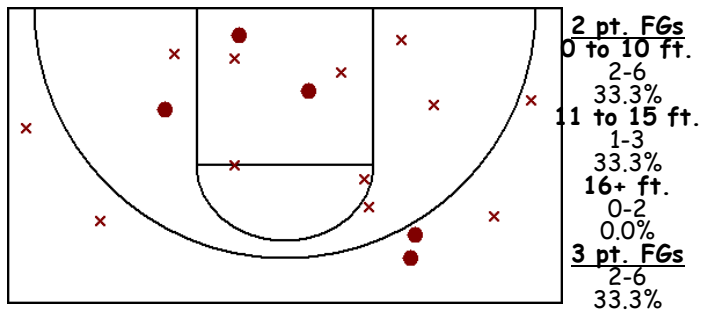

Chase Co.1.16 Player Shot Charts (at Lady Swede 08-09, 01/17/09, L 55-39)

#22 Dickey, Nichole

FG: 5-17 (29.4%)   3P: 2-6 (33.3%)   FT: 4-4 (100.0%)
PTS: 16   REB-O: 2-0   AST: 0
STL: 4   BLK: 0   TO: 4