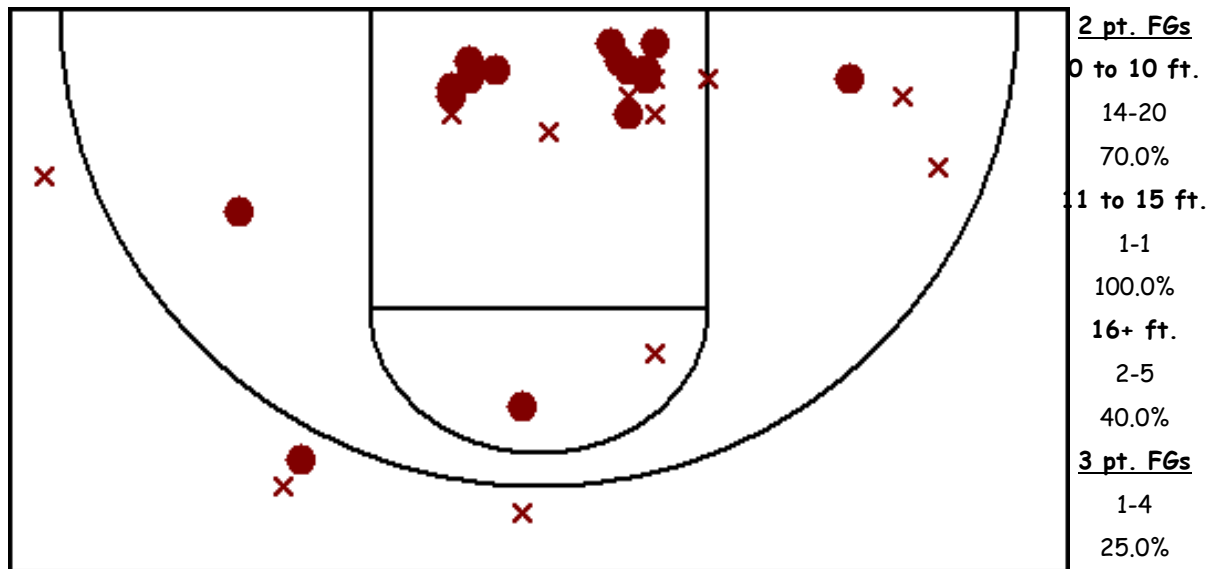

Hershey Girls V.12.5 Team Shot Chart (at Lady Swede 08-09, 12/05/08, W 69-59)

Player	GP	MIN	FGM-A	3PM-A	FTM-A	REB-O	AST	STL	BLK	TO	PF	PTS
#02 Schomp, Josey	1	32	9-11	1-2	9-10	1-0	0	0	0	7	4	28
#04 Munsen, Marla	1	32	3-5	0-1	14-18	2-1	1	0	0	3	4	20
#11 Elsasser, Dana	1	31	4-8	0-0	4-8	2-1	0	0	0	2	4	12
#22 Dobbins, Taryn	1	19	2-2	0-0	2-4	1-0	0	0	0	1	1	6
#10 Arensdorf, Tiana	1	30	0-2	0-0	2-3	1-0	0	0	0	2	2	2
#03 Kuroki, Ann	1	16	0-2	0-1	1-2	0-0	0	0	0	0	5	1
#12 Nickolite, Chelsey	1	1	0-0	0-0	0-0	0-0	0	0	0	0	0	0
#05 Otzel, Tori	1	1	0-0	0-0	0-0	0-0	0	0	0	0	0	0
#23 Young, Sierra	1	1	0-0	0-0	0-0	0-0	0	0	0	0	0	0
#24 Huebner, Cara	1	1	0-0	0-0	0-0	0-0	0	0	0	0	0	0
Totals:	1	32	18-30	1-4	32-45	7-2	1	0	0	15	20	69
Opponents:	1	32	25-71	3-17	6-17	39-24	10	5	3	23	30	59