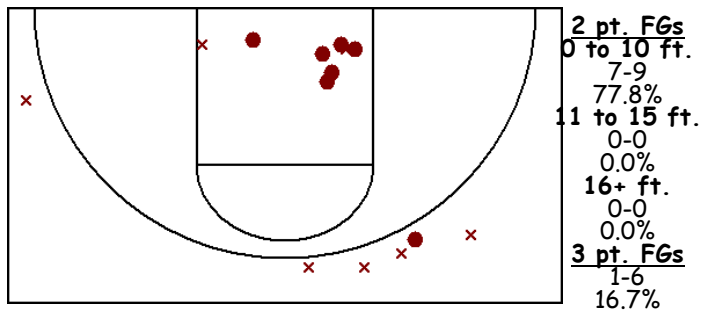

Holdrege V.12.19 Player Shot Charts (at Lady Swede 08-09, 12/20/08, W 67-53)

#10 Murdock, Mallory

FG: 8-15 (53.3%)   3P: 1-6 (16.7%)   FT: 9-9 (100.0%)
PTS: 26   REB-O: 0-0   AST: 0
STL: 0   BLK: 0   TO: 5