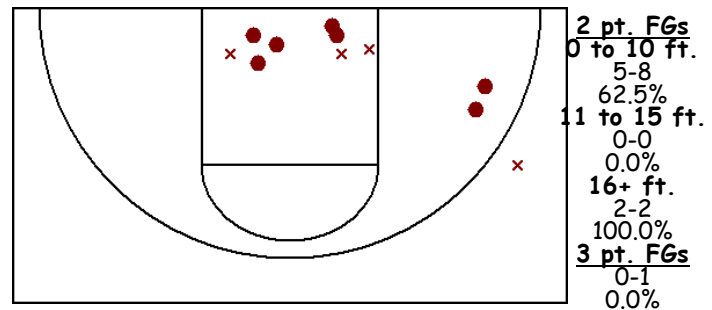

#20 Pfeifer, Jordan

FG: 7-11 (63.6%)   3P: 0-1 (0.0%)   FT: 3-5 (60.0%)
PTS: 17   REB-O: 0-0   AST: 0
STL: 0   BLK: 0   TO: 2