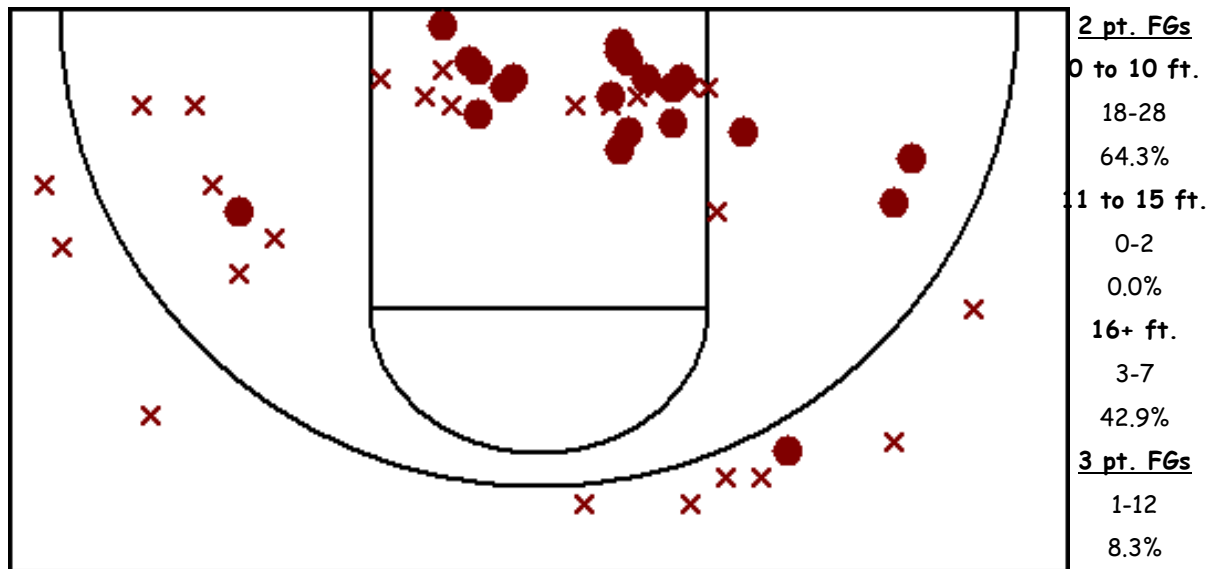

Holdrege V.12.19 Team Shot Chart (at Lady Swede 08-09, 12/20/08, W 67-53)

Player	GP	MIN	FGM-A	3PM-A	FTM-A	REB-O	AST	STL	BLK	TO	PF	PTS
#10 Murdock, Mallory	1	42	8-15	1-6	9-9	0-0	0	0	0	5	3	26
#20 Pfeifer, Jordan	1	28	7-11	0-1	3-5	0-0	0	0	0	2	4	17
#32 Killough, Kristin	1	23	2-4	0-0	5-6	0-0	0	0	0	1	2	9
#41 Hasty, Paige	1	27	2-6	0-1	1-2	1-0	0	0	0	1	0	5
#24 Stevenson, Katie	1	24	2-3	0-0	0-0	0-0	0	0	0	1	0	4
#33 Johnson, Kate	1	17	0-5	0-1	3-5	0-0	0	0	0	0	2	3
#14 Hoefft, Lauren	1	33	1-2	0-0	1-4	0-0	0	0	0	2	1	3
#11 Urbom, Lynae	1	22	0-3	0-3	0-0	0-0	0	0	0	1	2	0
Totals:	1	43	22-49	1-12	22-31	1-0	0	0	0	13	14	67
Opponents:	1	43	19-41	3-11	12-15	20-7	6	3	2	23	24	53