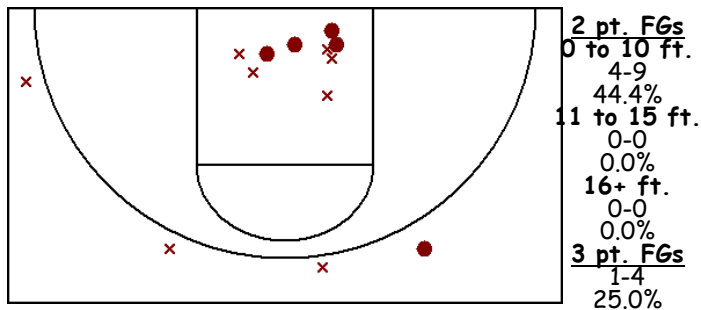

KCath.1.24 Player Shot Charts (at Lady Swede 08-09, 01/25/09, L 65-55)

#45 Sokolowski, Katie

FG: 5-13 (38.5%)   3P: 1-4 (25.0%)   FT: 8-10 (80.0%)
PTS: 19   REB-O: 3-0   AST: 1
STL: 0   BLK: 0   TO: 5