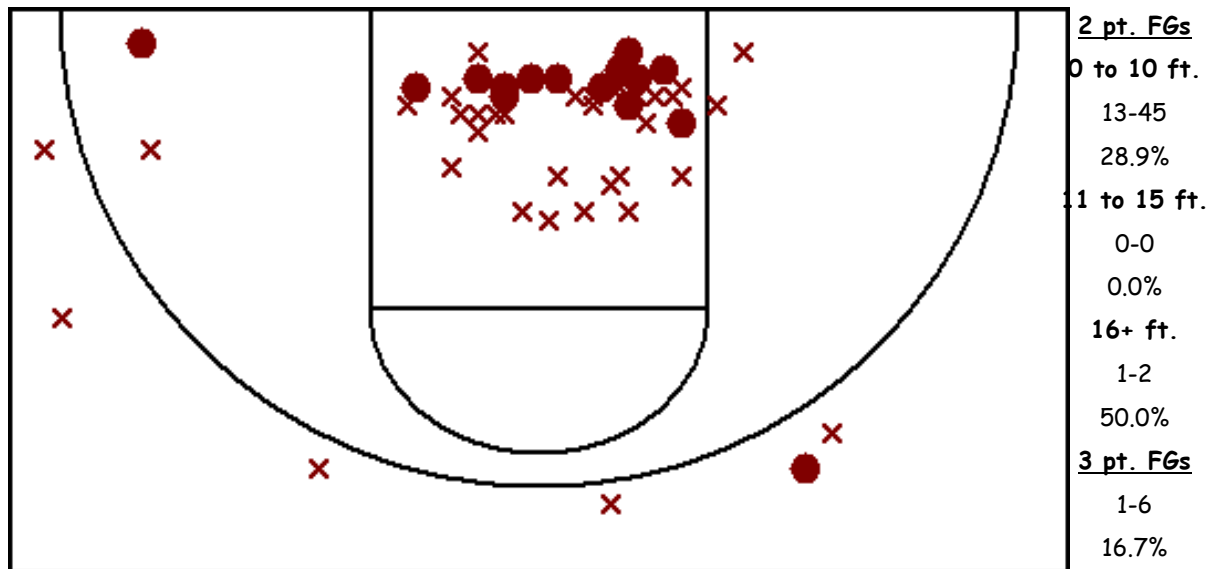

KCath.1.24 Team Shot Chart (at Lady Swede 08-09, 01/25/09, L 65-55)

Player	GP	MIN	FGM-A	3PM-A	FTM-A	REB-O	AST	STL	BLK	TO	PF	PTS
#45 Sokolowski, Katie	1	31	5-13	1-4	8-10	3-0	1	0	0	5	3	19
#43 Squires, Becky	1	24	4-17	0-0	6-10	2-2	0	0	0	3	4	14
#15 Hoehn, Emily	1	28	2-4	0-0	6-7	0-0	0	2	0	1	1	10
#25 James, Kayla	1	27	2-8	0-0	2-2	3-1	0	1	0	3	3	6
#21 Connely, Lindsay	1	23	1-7	0-1	2-9	1-1	0	1	0	4	3	4
#51 Theesen, Kati	1	5	1-2	0-0	0-2	1-1	0	0	0	0	0	2
#23 Husmann, Hannah	1	5	0-0	0-0	0-0	0-0	0	0	0	0	0	0
#35 Dobish, Kelsey	1	8	0-0	0-0	0-0	1-1	0	0	0	1	1	0
#41 Buschkoetter, Dani	1	5	0-2	0-1	0-0	0-0	0	0	0	0	0	0
#55 Liess, Sara	1	4	0-0	0-0	0-0	0-0	0	0	0	1	2	0
#31 Marshall, McKenzie	1	1	0-0	0-0	0-0	0-0	0	0	0	0	0	0
#33 VenJohn, Allie	1	1	0-0	0-0	0-0	0-0	0	0	0	0	0	0
Totals:	1	32	15-53	1-6	24-40	11-6	1	4	0	18	18	55
Opponents:	1	32	23-46	3-7	16-22	25-11	12	6	1	27	27	65