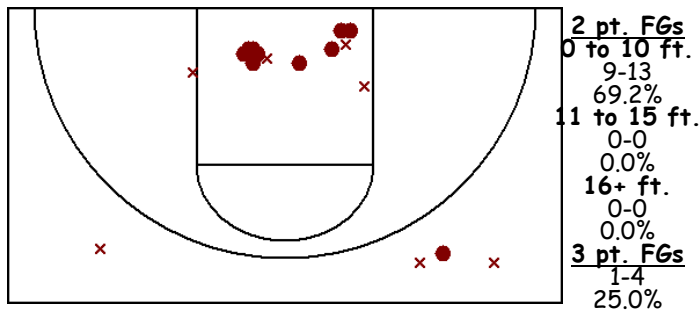

Kearney Cath. 2.17 Player Shot Charts (vs. Lady Swede 08-09, 02/18/09, L 55-50)

#45 Sokolowski, Katie

FG: 10-17 (58.8%)   3P: 1-4 (25.0%)   FT: 5-10 (50.0%)
PTS: 26   REB-O: 8-2   AST: 0
STL: 0   BLK: 3   TO: 2