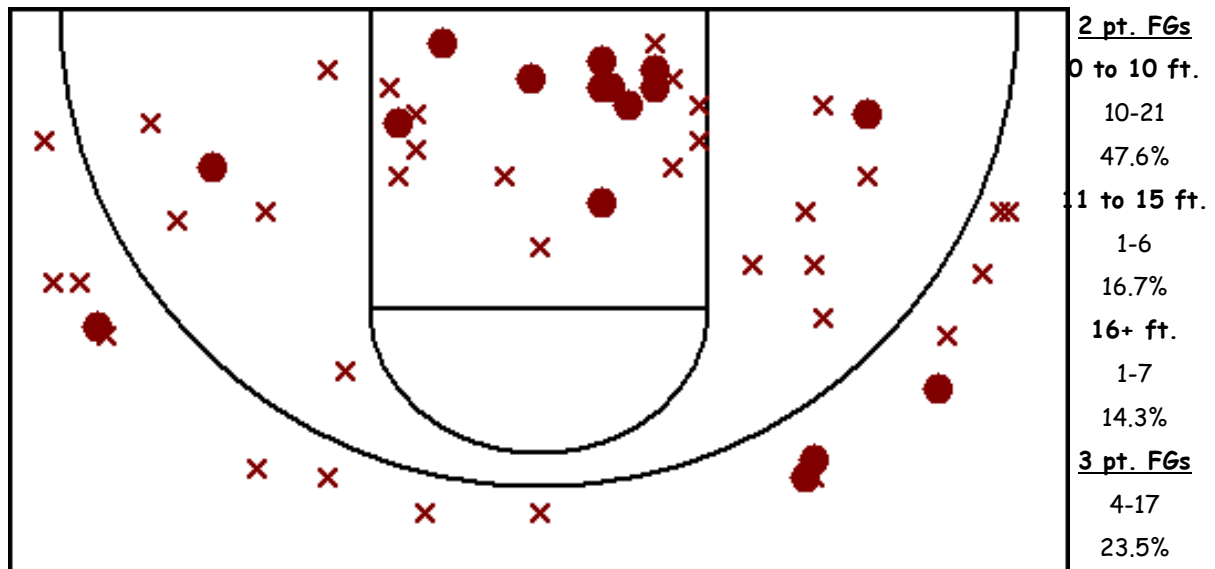

Lexington V 12.6 Team Shot Chart (vs. Lady Swede 08-09, 12/07/08, L 59-46)

Player	GP	MIN	FGM-A	3PM-A	FTM-A	REB-O	AST	STL	BLK	TO	PF	PTS
#23 Mandelko, Hailey	1	24	6-18	1-9	5-7	1-0	0	1	1	6	1	18
#11 Maloley, Terah	1	26	4-10	2-6	0-0	0-0	0	1	0	1	2	10
#33 Seberger, Bridget	1	14	2-5	0-0	3-4	0-0	0	0	0	0	2	7
#21 Seberger, Sydney	1	25	2-4	1-1	0-0	0-0	1	0	0	1	1	5
#25 Reynolds, Carrie	1	10	1-5	0-1	0-0	0-0	0	0	0	0	0	2
#13 Oterd, Renee	1	4	1-1	0-0	0-0	0-0	0	0	0	1	0	2
#15 O Meara, Maisie	1	9	0-1	0-0	1-2	1-1	0	0	0	0	0	1
#31 Longly, Katherine	1	21	0-3	0-0	1-2	1-1	0	0	0	0	2	1
#45 Gnirk, Jennifer	1	17	0-4	0-0	0-0	2-1	0	0	0	0	4	0
#51 Sculley, Megan	1	10	0-0	0-0	0-0	1-1	0	0	0	1	1	0
Totals:	1	32	16-51	4-17	10-15	6-4	1	2	1	10	13	46
Opponents:	1	32	23-35	3-4	10-13	21-4	17	4	1	16	15	59

Percentages and Per Game Averages

Player	GP	MPG	FG%	3P%	FT%	REB-O	AST	STL	BLK	TO	PF	PTS
#23 Mandelko, Hailey	1	24.0	33.3	11.1	71.4	1.0-0.0	0.0	1.0	1.0	6.0	1.0	18.0
#11 Maloley, Terah	1	26.0	40.0	33.3	0.0	0.0-0.0	0.0	1.0	0.0	1.0	2.0	10.0
#33 Seberger, Bridget	1	14.0	40.0	0.0	75.0	0.0-0.0	0.0	0.0	0.0	0.0	2.0	7.0
#21 Seberger, Sydney	1	25.0	50.0	100.0	0.0	0.0-0.0	1.0	0.0	0.0	1.0	1.0	5.0
#25 Reynolds, Carrie	1	10.0	20.0	0.0	0.0	0.0-0.0	0.0	0.0	0.0	0.0	0.0	2.0
#13 Oterd, Renee	1	4.0	100.0	0.0	0.0	0.0-0.0	0.0	0.0	0.0	1.0	0.0	2.0
#15 O Meara, Maisie	1	9.0	0.0	0.0	50.0	1.0-1.0	0.0	0.0	0.0	0.0	0.0	1.0
#31 Longly, Katherine	1	21.0	0.0	0.0	50.0	1.0-1.0	0.0	0.0	0.0	0.0	2.0	1.0
#45 Gnirk, Jennifer	1	17.0	0.0	0.0	0.0	2.0-1.0	0.0	0.0	0.0	0.0	4.0	0.0
#51 Sculley, Megan	1	10.0	0.0	0.0	0.0	1.0-1.0	0.0	0.0	0.0	1.0	1.0	0.0
Totals:	1	32.0	31.4	23.5	66.7	6.0-4.0	1.0	2.0	1.0	10.0	13.0	46.0
Opponents:	1	32.0	65.7	75.0	76.9	21.0-4.0	17.0	4.0	1.0	16.0	15.0	59.0