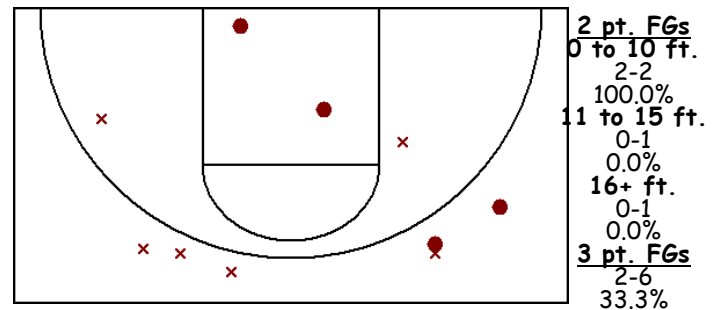

#11 Maloley, Terah

FG: 4-10 (40.0%)   3P: 2-6 (33.3%)   FT: 0-0 (0.0%)
PTS: 10   REB-O: 0-0   AST: 0
STL: 1   BLK: 0   TO: 1