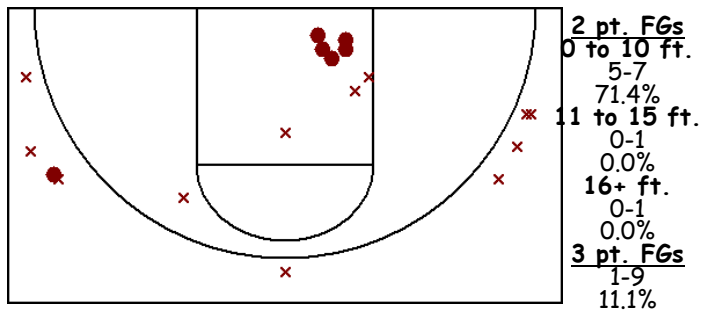

Lexington V 12.6 Player Shot Charts (vs. Lady Swede 08-09, 12/07/08, L 59-46)

#23 Mandelko, Hailey

FG: 6-18 (33.3%)   3P: 1-9 (11.1%)   FT: 5-7 (71.4%)
PTS: 18   REB-O: 1-0   AST: 0
STL: 1   BLK: 1   TO: 6