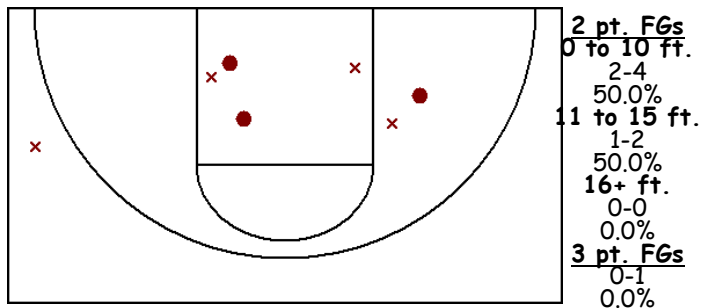

#52 Schroer, Sydney

FG: 3-7 (42.9%)   3P: 0-1 (0.0%)   FT: 0-1 (0.0%)
PTS: 6   REB-O: 1-0   AST: 0
STL: 0   BLK: 0   TO: 0