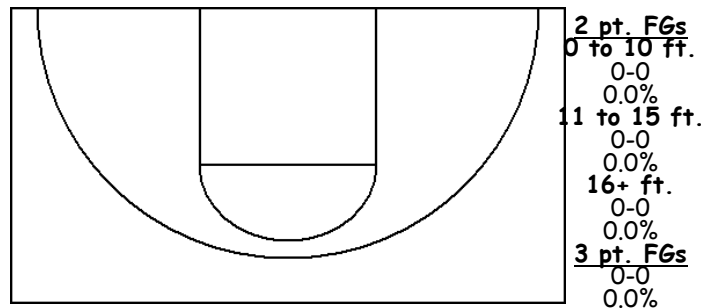

#40 Stevenson, Beth

FG: 0-0 (0.0%)   3P: 0-0 (0.0%)   FT: 0-0 (0.0%)
PTS: 0   REB-O: 1-0   AST: 0
STL: 0   BLK: 0   TO: 1