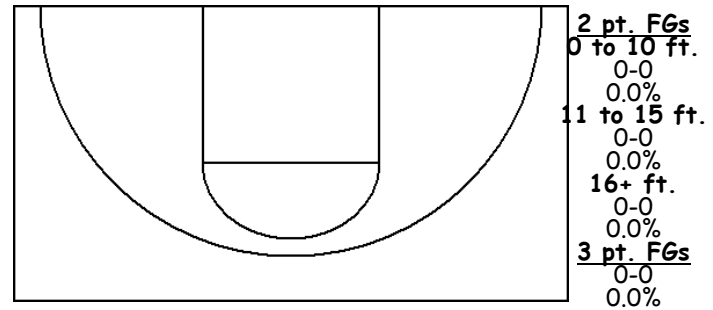

#3 Jasnoch, Kyler

FG: 0-0 (0.0%)   3P: 0-0 (0.0%)   FT: 0-0 (0.0%)
PTS: 0   REB-O: 0-0   AST: 0
STL: 0   BLK: 0   TO: 1