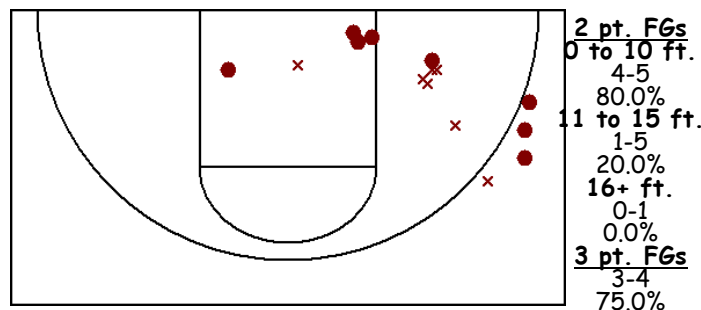

#22 Commins, Chelsey

FG: 8-15 (53.3%)   3P: 3-4 (75.0%)   FT: 2-4 (50.0%)
PTS: 21   REB-O: 1-0   AST: 0
STL: 0   BLK: 0   TO: 3