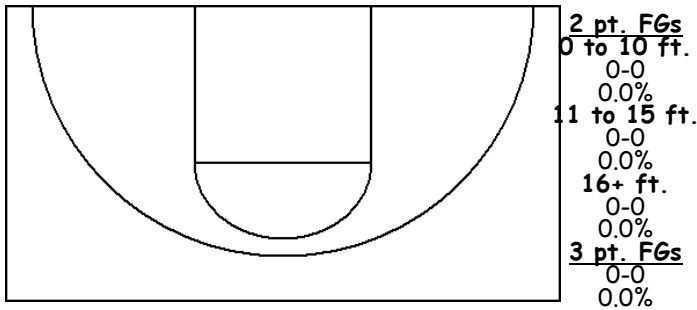

Ogallalav.1.29 Player Shot Charts (at Lady Swede 08-09, 01/30/09, L 69-63)

#2 Reiss, Mara

FG: 0-0 (0.0%)   3P: 0-0 (0.0%)   FT: 0-2 (0.0%)
PTS: 0   REB-O: 0-0   AST: 0
STL: 0   BLK: 0   TO: 1