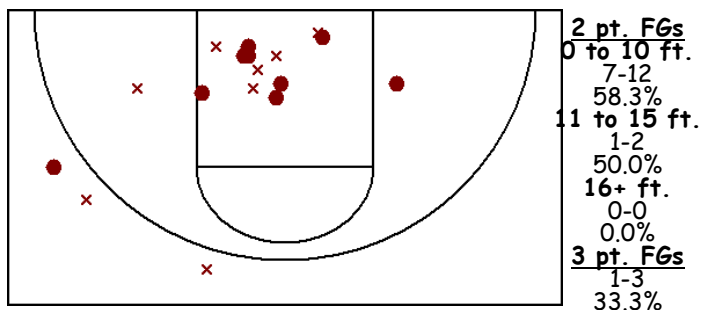

Ogallalav.1.29 Player Shot Charts (at Lady Swede 08-09, 01/30/09, L 69-63)

#23 Havermann, Lisa

FG: 9-17 (52.9%)   3P: 1-3 (33.3%)   FT: 3-5 (60.0%)
PTS: 22   REB-O: 1-1   AST: 0
STL: 0   BLK: 0   TO: 2