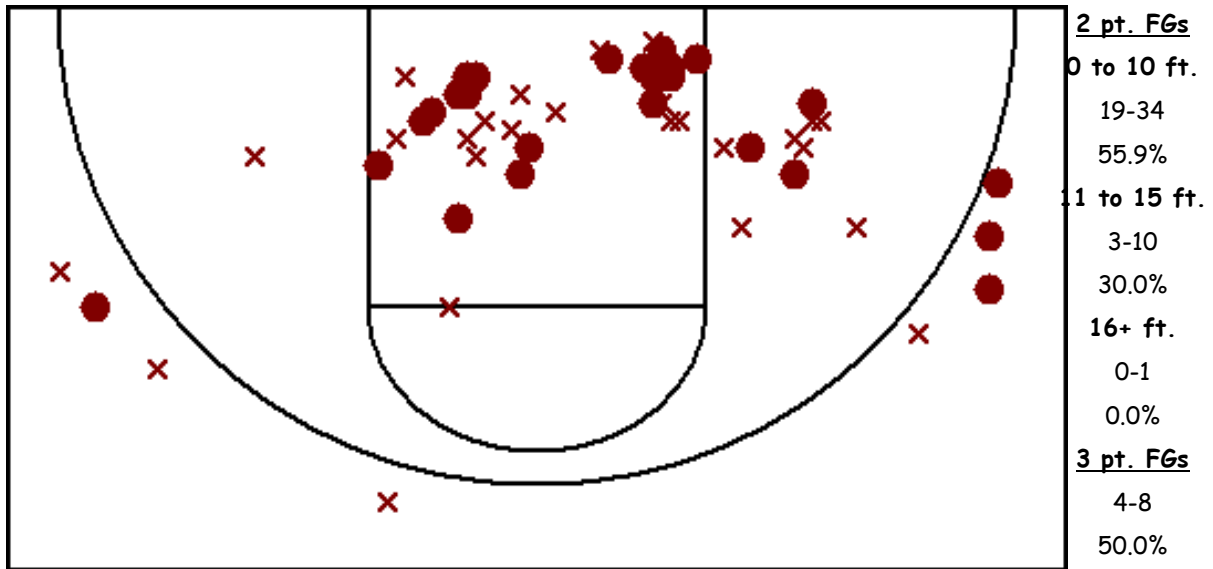

Ogallalav.1.29 Team Shot Chart (at Lady Swede 08-09, 01/30/09, L 69-63)

Player	GP	MIN	FGM-A	3PM-A	FTM-A	REB-O	AST	STL	BLK	TO	PF	PTS
#23 Havermann, Lisa	1	32	9-17	1-3	3-5	1-1	0	0	0	2	1	22
#22 Commins, Chelsey	1	29	8-15	3-4	2-4	1-0	0	0	0	3	3	21
#12 Welsh, Alexia	1	22	4-5	0-0	0-0	0-0	0	0	0	0	5	8
#32 Morrell, Kate	1	22	2-9	0-0	2-6	4-2	1	0	0	2	3	6
#52 Schroer, Sydney	1	22	3-7	0-1	0-1	1-0	0	0	0	0	1	6
#40 Stevenson, Beth	1	7	0-0	0-0	0-0	1-0	0	0	0	1	0	0
#2 Reiss, Mara	1	13	0-0	0-0	0-2	0-0	0	0	0	1	1	0
#3 Jasnoch, Kyler	1	3	0-0	0-0	0-0	0-0	0	0	0	1	0	0
#1	1	12	0-0	0-0	0-0	0-0	0	0	0	0	3	0
#21 Abbott, Emily	1	1	0-0	0-0	0-0	0-0	0	0	0	0	0	0
Totals:	1	32	26-53	4-8	7-18	8-3	1	0	0	10	17	63
Opponents:	1	32	26-50	1-5	16-27	27-7	14	10	0	24	17	69