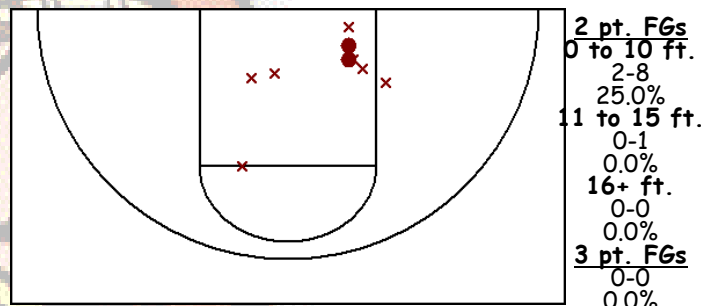

#32 Morrell, Kate

FG: 2-9 (22.2%)   3P: 0-0 (0.0%)   FT: 2-6 (33.3%)
PTS: 6   REB-O: 4-2   AST: 1
STL: 0   BLK: 0   TO: 2