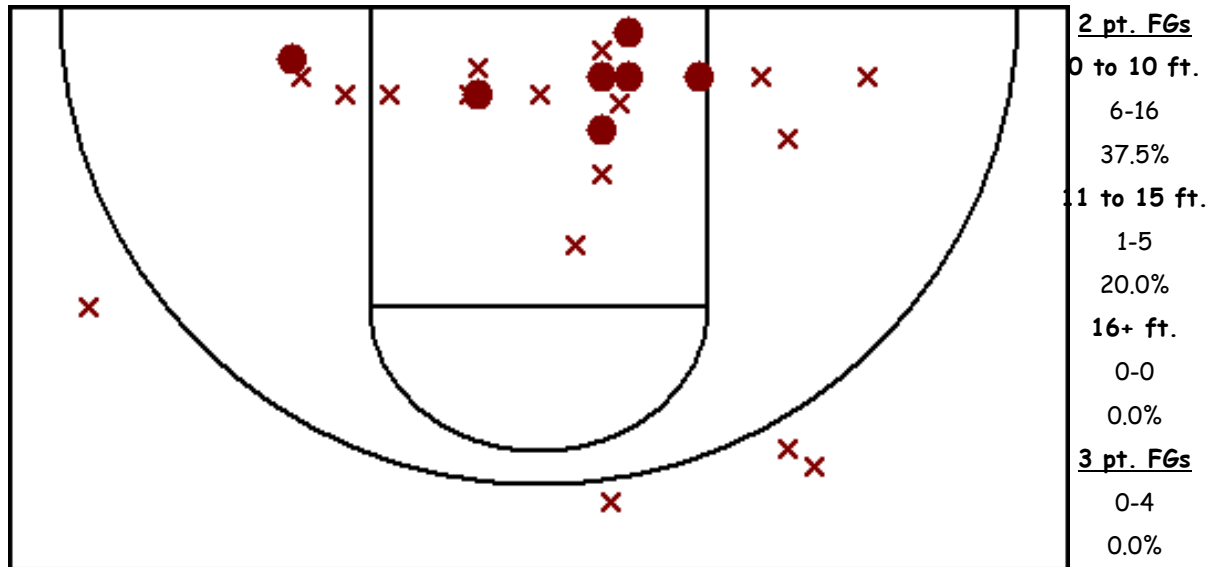

Ordv.1.3 Team Shot Chart (at Lady Swede 08-09, 01/04/09, L 39-20)

Player	GP	MIN	FGM-A	3PM-A	FTM-A	REB-O	AST	STL	BLK	TO	PF	PTS
#20 Leth, Tier	1	27	3-7	0-1	3-5	0-0	0	2	0	2	2	9
#22 Weiniak, Abby	1	30	3-4	0-0	1-3	0-0	0	0	0	0	2	7
#10 Petska, Kacie	1	22	0-3	0-1	2-2	0-0	0	0	1	5	1	2
#34 Kruml, Rachel	1	21	1-6	0-2	0-0	0-0	0	0	0	0	1	2
#44 Nodotny, Kendra	1	10	0-1	0-0	0-0	1-0	0	0	0	0	1	0
#14 Meyer, Sam	1	6	0-0	0-0	0-0	0-0	0	1	0	1	1	0
#12 Erikson, Desiree	1	20	0-4	0-0	0-0	0-0	0	1	0	5	2	0
#24 Beran, Miranda	1	5	0-0	0-0	0-0	0-0	0	0	0	1	2	0
#42 Dahlke, Tracy	1	1	0-0	0-0	0-0	0-0	0	0	0	0	1	0
#30 Obrien, Katie	1	9	0-0	0-0	0-0	0-0	0	0	0	0	0	0
#40 Peterson, Katie	1	6	0-0	0-0	0-0	0-0	0	0	0	0	0	0
Totals:	1	31	7-25	0-4	6-10	1-0	0	4	1	14	13	20
Opponents:	1	31	16-43	3-11	4-11	25-12	9	6	2	11	16	39