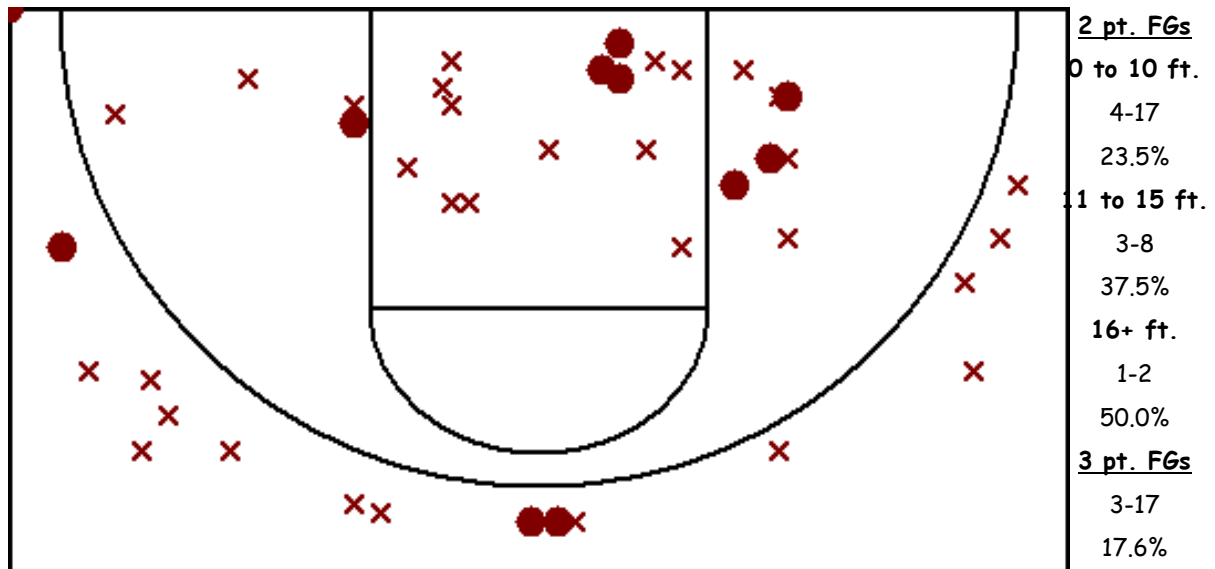

Perkins Co. V12.13 Team Shot Chart (vs. Lady Swede 08-09, 12/14/08, L 55-35)

Player	GP	MIN	FGM-A	3PM-A	FTM-A	REB-O	AST	STL	BLK	TO	PF	PTS
#25 Wilson, Sara	1	27	4-15	1-6	5-5	2-0	0	1	0	0	1	14
#5 Poppe, Brooke	1	22	3-8	2-5	2-2	0-0	0	0	0	1	0	10
#21 Sis, Jenni	1	26	2-8	0-2	0-0	2-1	0	0	0	0	2	4
#43 Schrotberger, Lynd	1	1	1-1	0-0	1-1	0-0	0	0	0	0	0	3
#42 Dahlkoetter, Debbi	1	2	0-0	0-0	2-2	1-1	0	0	0	0	0	2
#3 Day, Jessica	1	15	1-3	0-1	0-2	1-1	0	0	0	0	1	2
#15 Metcalf, Tanya	1	18	0-0	0-0	0-0	0-0	0	0	0	0	1	0
#31 Burge, Leslie	1	2	0-0	0-0	0-0	0-0	0	0	0	0	0	0
#11 Carlson, Elisa	1	2	0-1	0-0	0-0	0-0	0	0	0	0	0	0
#33 Lee, Candace	1	1	0-0	0-0	0-0	0-0	0	0	0	0	0	0
#1 Hite, Mackenzie	1	26	0-6	0-3	0-1	1-0	0	0	0	1	1	0
#13 Lake, Casey	1	2	0-1	0-0	0-0	0-0	0	0	0	0	0	0
#23 Vlasin, Mckayla	1	18	0-1	0-0	0-1	0-0	0	0	0	1	1	0
<b>Totals:</b>	<b>1</b>	<b>32</b>	<b>11-44</b>	<b>3-17</b>	<b>10-14</b>	<b>7-3</b>	<b>0</b>	<b>1</b>	<b>0</b>	<b>3</b>	<b>7</b>	<b>35</b>
<b>Opponents:</b>	<b>1</b>	<b>32</b>	<b>25-48</b>	<b>2-10</b>	<b>3-6</b>	<b>29-7</b>	<b>17</b>	<b>6</b>	<b>3</b>	<b>12</b>	<b>17</b>	<b>55</b>