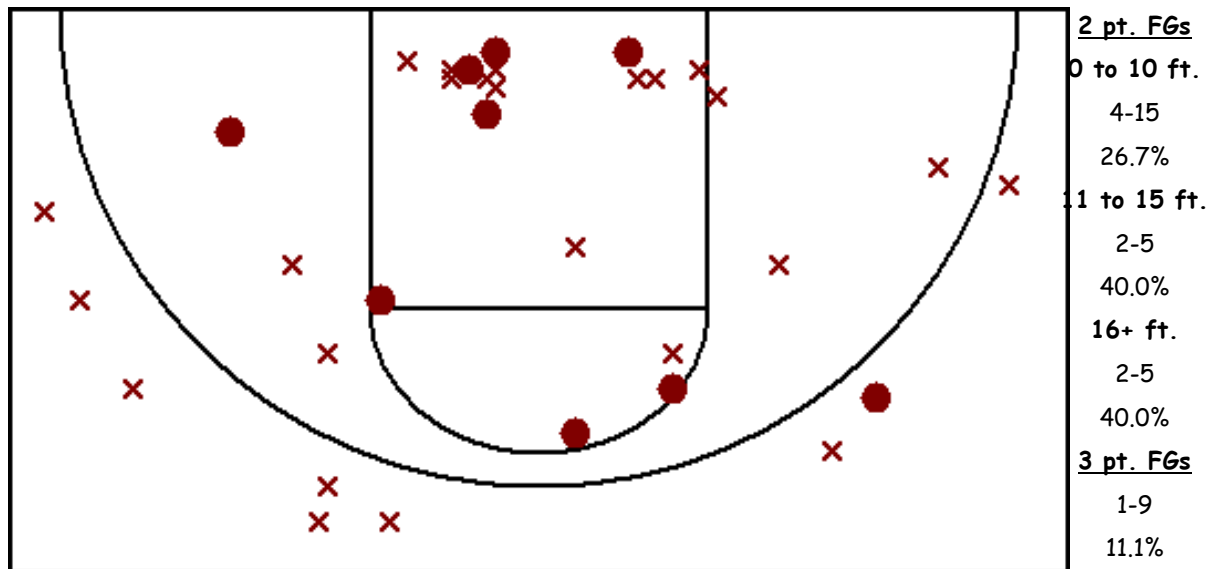

Sutherland.1.9 Team Shot Chart (vs. Lady Swede 08-09, 01/10/09, L 55-25)

Player	GP	MIN	FGM-A	3PM-A	FTM-A	REB-O	AST	STL	BLK	TO	PF	PTS
#10 Sandberg, Katie	1	26	3-5	0-0	0-0	1-1	0	0	0	3	1	6
#40 Hornyak, Nichole	1	21	1-12	0-5	3-4	0-0	0	0	0	4	3	5
#12 Stewart, Kate	1	16	2-7	1-2	0-0	1-1	0	0	1	0	0	5
#14 Dillenburg, Carissa	1	12	1-2	0-0	1-2	0-0	0	0	0	0	1	3
#34 Hecht, MaKayla	1	9	1-2	0-1	0-1	2-1	0	0	0	1	0	2
#30 Blake, Justina	1	10	1-3	0-1	0-1	0-0	0	0	0	0	1	2
#32 Frary, Audrey	1	22	0-1	0-0	1-3	0-0	0	0	0	1	0	1
#22 Frary, Jaqueline	1	21	0-1	0-0	1-2	1-1	0	0	0	0	3	1
#20 VanSkiver, Regan	1	16	0-1	0-0	0-0	0-0	0	0	0	1	0	0
#42 Miller, Danielle	1	4	0-0	0-0	0-0	0-0	0	0	0	0	0	0
#24 Fleecs, Hannah	1	4	0-0	0-0	0-0	1-1	0	0	0	0	0	0
Totals:	1	32	9-34	1-9	6-13	6-5	0	0	1	10	9	25
Opponents:	1	32	23-56	5-12	4-8	31-15	8	5	1	8	16	55