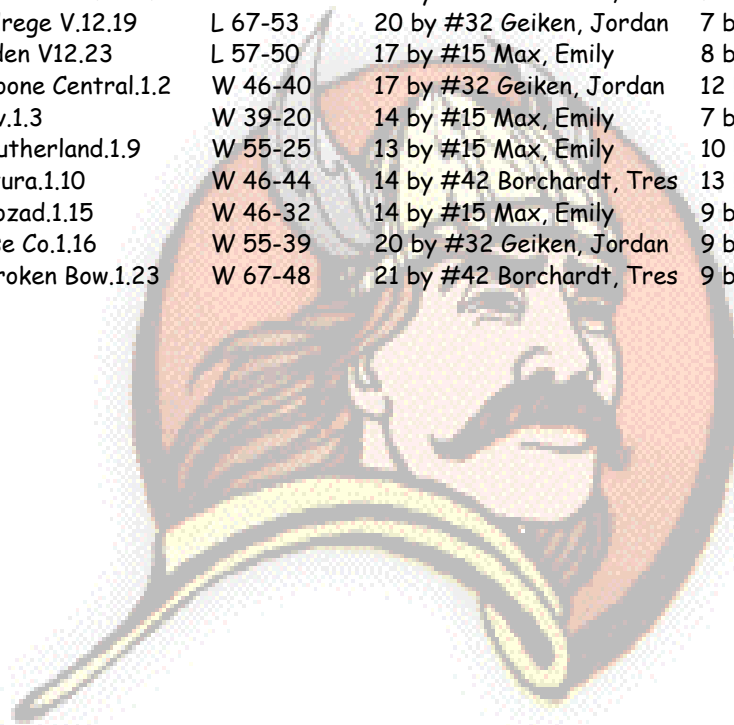

Lady Swede 08-09

12/5/2008 to 1/24/2009, 13 games -- 10 wins, 3 losses

	All games	Home	Away	Neutral
Overall record	10-3	4-3	6-0	0-0
League	10-3	4-3	6-0	0-0
Non-league	0-0	0-0	0-0	0-0
Tournament	0-0	0-0	0-0	0-0

Date	Game type	Opponent	Result	High scorer	High rebounder	Record
12/05/2008	League	Hershey Girls V.12.5	L 69-59	19 by #15 Max, Emily	13 by #15 Max, Emily	0-1
12/07/2008	League	@ Lexington V 12.6	W 59-46	16 by 2 players	8 by #32 Geiken, Jordan	1-1
12/12/2008	League	SoVal V	W 73-32	25 by #32 Geiken, Jordan	5 by 3 players	2-1
12/14/2008	League	@ Perkins Co. V12.13	W 55-35	17 by #42 Borchartd, Tres	9 by #15 Max, Emily	3-1
12/20/2008	League	Holdrege V.12.19	L 67-53	20 by #32 Geiken, Jordan	7 by #32 Geiken, Jordan	3-2
12/24/2008	League	Minden V12.23	L 57-50	17 by #15 Max, Emily	8 by #15 Max, Emily	3-3
01/03/2009	League	@ Boone Central.1.2	W 46-40	17 by #32 Geiken, Jordan	12 by #15 Max, Emily	4-3
01/04/2009	League	Ordv.1.3	W 39-20	14 by #15 Max, Emily	7 by #15 Max, Emily	5-3
01/10/2009	League	@ Sutherland.1.9	W 55-25	13 by #15 Max, Emily	10 by #15 Max, Emily	6-3
01/11/2009	League	Centura.1.10	W 46-44	14 by #42 Borchartd, Tres	13 by #42 Borchartd, Tres	7-3
01/16/2009	League	@ Cozad.1.15	W 46-32	14 by #15 Max, Emily	9 by #42 Borchartd, Tress	8-3
01/17/2009	League	Chase Co.1.16	W 55-39	20 by #32 Geiken, Jordan	9 by #42 Borchartd, Tress	9-3
01/24/2009	League	@ Broken Bow.1.23	W 67-48	21 by #42 Borchartd, Tres	9 by #42 Borchartd, Tress	10-3