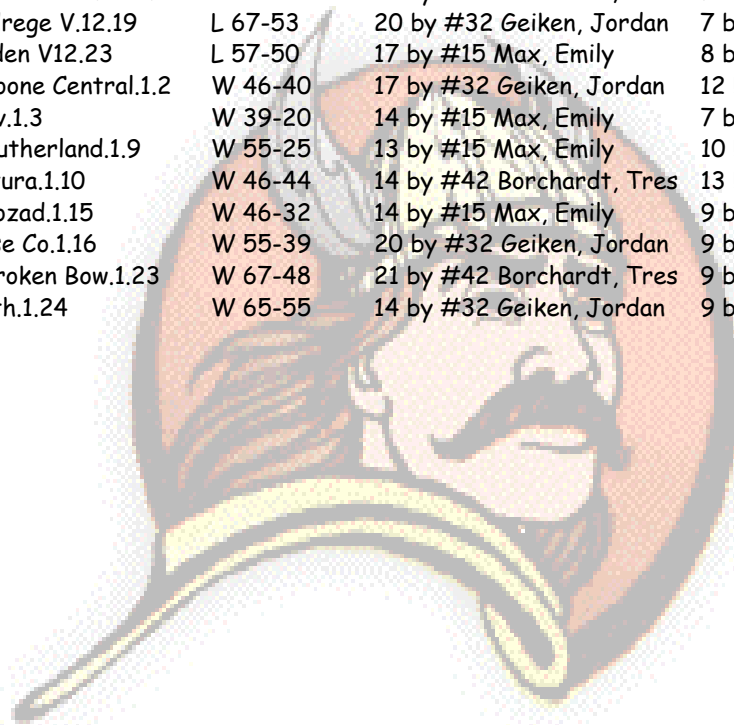

## Lady Swede 08-09

12/5/2008 to 1/25/2009, 14 games -- 11 wins, 3 losses

	All games	Home	Away	Neutral
<b>Overall record</b>	<b>11-3</b>	<b>5-3</b>	<b>6-0</b>	<b>0-0</b>
League	11-3	5-3	6-0	0-0
Non-league	0-0	0-0	0-0	0-0
Tournament	0-0	0-0	0-0	0-0

Date	Game type	Opponent	Result	High scorer	High rebounder	Record
12/05/2008	League	Hershey Girls V.12.5	L 69-59	19 by #15 Max, Emily	13 by #15 Max, Emily	0-1
12/07/2008	League	@ Lexington V 12.6	W 59-46	16 by 2 players	8 by #32 Geiken, Jordan	1-1
12/12/2008	League	SoVal V	W 73-32	25 by #32 Geiken, Jordan	5 by 3 players	2-1
12/14/2008	League	@ Perkins Co. V12.13	W 55-35	17 by #42 Borchardt, Tres	9 by #15 Max, Emily	3-1
12/20/2008	League	Holdrege V.12.19	L 67-53	20 by #32 Geiken, Jordan	7 by #32 Geiken, Jordan	3-2
12/24/2008	League	Minden V12.23	L 57-50	17 by #15 Max, Emily	8 by #15 Max, Emily	3-3
01/03/2009	League	@ Boone Central.1.2	W 46-40	17 by #32 Geiken, Jordan	12 by #15 Max, Emily	4-3
01/04/2009	League	Ordv.1.3	W 39-20	14 by #15 Max, Emily	7 by #15 Max, Emily	5-3
01/10/2009	League	@ Sutherland.1.9	W 55-25	13 by #15 Max, Emily	10 by #15 Max, Emily	6-3
01/11/2009	League	Centura.1.10	W 46-44	14 by #42 Borchardt, Tres	13 by #42 Borchardt, Tres	7-3
01/16/2009	League	@ Cozad.1.15	W 46-32	14 by #15 Max, Emily	9 by #42 Borchardt, Tress	8-3
01/17/2009	League	Chase Co.1.16	W 55-39	20 by #32 Geiken, Jordan	9 by #42 Borchardt, Tress	9-3
01/24/2009	League	@ Broken Bow.1.23	W 67-48	21 by #42 Borchardt, Tres	9 by #42 Borchardt, Tress	10-3
01/25/2009	League	KCath.1.24	W 65-55	14 by #32 Geiken, Jordan	9 by #32 Geiken, Jordan	11-3