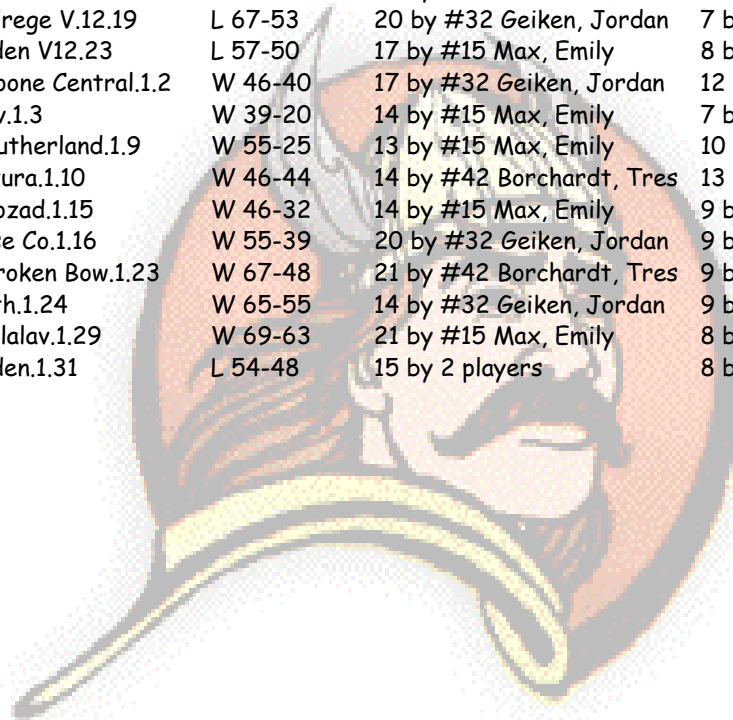

Lady Swede 08-09

12/5/2008 to 2/1/2009, 16 games -- 12 wins, 4 losses

	All games	Home	Away	Neutral
Overall record	12-4	6-4	6-0	0-0
League	12-4	6-4	6-0	0-0
Non-league	0-0	0-0	0-0	0-0
Tournament	0-0	0-0	0-0	0-0

Date	Game type	Opponent	Result	High scorer	High rebounder	Record
12/05/2008	League	Hershey Girls V.12.5	L 69-59	19 by #15 Max, Emily	13 by #15 Max, Emily	0-1
12/07/2008	League	@ Lexington V 12.6	W 59-46	16 by 2 players	8 by #32 Geiken, Jordan	1-1
12/12/2008	League	SoVal V	W 73-32	25 by #32 Geiken, Jordan	5 by 3 players	2-1
12/14/2008	League	@ Perkins Co. V12.13	W 55-35	17 by #42 Borchardt, Tres	9 by #15 Max, Emily	3-1
12/20/2008	League	Holdrege V.12.19	L 67-53	20 by #32 Geiken, Jordan	7 by #32 Geiken, Jordan	3-2
12/24/2008	League	Minden V12.23	L 57-50	17 by #15 Max, Emily	8 by #15 Max, Emily	3-3
01/03/2009	League	@ Boone Central.1.2	W 46-40	17 by #32 Geiken, Jordan	12 by #15 Max, Emily	4-3
01/04/2009	League	Ordv.1.3	W 39-20	14 by #15 Max, Emily	7 by #15 Max, Emily	5-3
01/10/2009	League	@ Sutherland.1.9	W 55-25	13 by #15 Max, Emily	10 by #15 Max, Emily	6-3
01/11/2009	League	Centura.1.10	W 46-44	14 by #42 Borchardt, Tres	13 by #42 Borchardt, Tres	7-3
01/16/2009	League	@ Cozad.1.15	W 46-32	14 by #15 Max, Emily	9 by #42 Borchardt, Tress	8-3
01/17/2009	League	Chase Co.1.16	W 55-39	20 by #32 Geiken, Jordan	9 by #42 Borchardt, Tress	9-3
01/24/2009	League	@ Broken Bow.1.23	W 67-48	21 by #42 Borchardt, Tres	9 by #42 Borchardt, Tress	10-3
01/25/2009	League	KCath.1.24	W 65-55	14 by #32 Geiken, Jordan	9 by #32 Geiken, Jordan	11-3
01/30/2009	League	Ogallalav.1.29	W 69-63	21 by #15 Max, Emily	8 by #42 Borchardt, Tress	12-3
02/01/2009	League	Minden.1.31	L 54-48	15 by 2 players	8 by 2 players	12-4