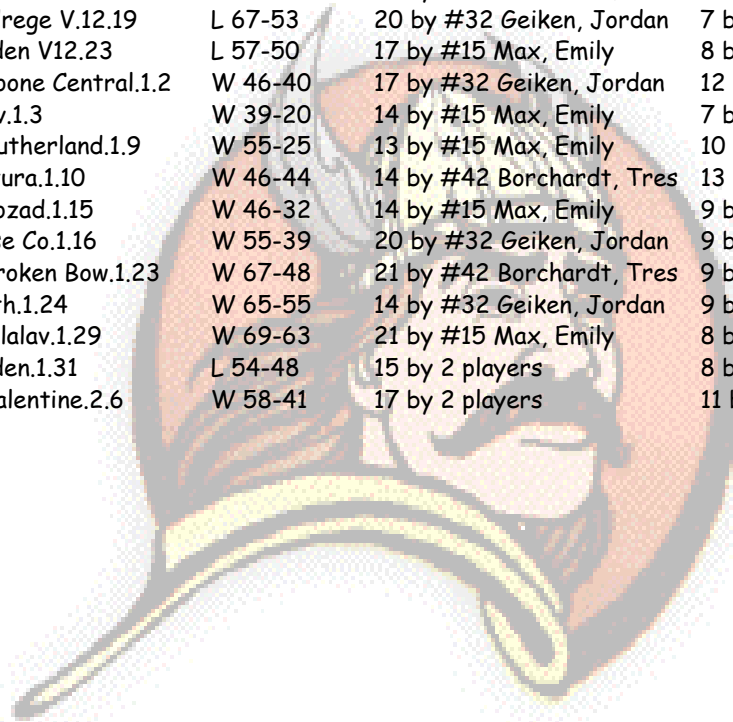

Lady Swede 08-09

12/5/2008 to 2/7/2009, 17 games -- 13 wins, 4 losses

	All games	Home	Away	Neutral
Overall record	13-4	6-4	7-0	0-0
League	13-4	6-4	7-0	0-0
Non-league	0-0	0-0	0-0	0-0
Tournament	0-0	0-0	0-0	0-0

Date	Game type	Opponent	Result	High scorer	High rebounder	Record
12/05/2008	League	Hershey Girls V.12.5	L 69-59	19 by #15 Max, Emily	13 by #15 Max, Emily	0-1
12/07/2008	League	@ Lexington V 12.6	W 59-46	16 by 2 players	8 by #32 Geiken, Jordan	1-1
12/12/2008	League	SoVal V	W 73-32	25 by #32 Geiken, Jordan	5 by 3 players	2-1
12/14/2008	League	@ Perkins Co. V12.13	W 55-35	17 by #42 Borchardt, Tres	9 by #15 Max, Emily	3-1
12/20/2008	League	Holdrege V.12.19	L 67-53	20 by #32 Geiken, Jordan	7 by #32 Geiken, Jordan	3-2
12/24/2008	League	Minden V12.23	L 57-50	17 by #15 Max, Emily	8 by #15 Max, Emily	3-3
01/03/2009	League	@ Boone Central.1.2	W 46-40	17 by #32 Geiken, Jordan	12 by #15 Max, Emily	4-3
01/04/2009	League	Ordv.1.3	W 39-20	14 by #15 Max, Emily	7 by #15 Max, Emily	5-3
01/10/2009	League	@ Sutherland.1.9	W 55-25	13 by #15 Max, Emily	10 by #15 Max, Emily	6-3
01/11/2009	League	Centura.1.10	W 46-44	14 by #42 Borchardt, Tres	13 by #42 Borchardt, Tres	7-3
01/16/2009	League	@ Cozad.1.15	W 46-32	14 by #15 Max, Emily	9 by #42 Borchardt, Tress	8-3
01/17/2009	League	Chase Co.1.16	W 55-39	20 by #32 Geiken, Jordan	9 by #42 Borchardt, Tress	9-3
01/24/2009	League	@ Broken Bow.1.23	W 67-48	21 by #42 Borchardt, Tres	9 by #42 Borchardt, Tress	10-3
01/25/2009	League	KCath.1.24	W 65-55	14 by #32 Geiken, Jordan	9 by #32 Geiken, Jordan	11-3
01/30/2009	League	Ogallalav.1.29	W 69-63	21 by #15 Max, Emily	8 by #42 Borchardt, Tress	12-3
02/01/2009	League	Minden.1.31	L 54-48	15 by 2 players	8 by 2 players	12-4
02/07/2009	League	@ Valentine.2.6	W 58-41	17 by 2 players	11 by #15 Max, Emily	13-4