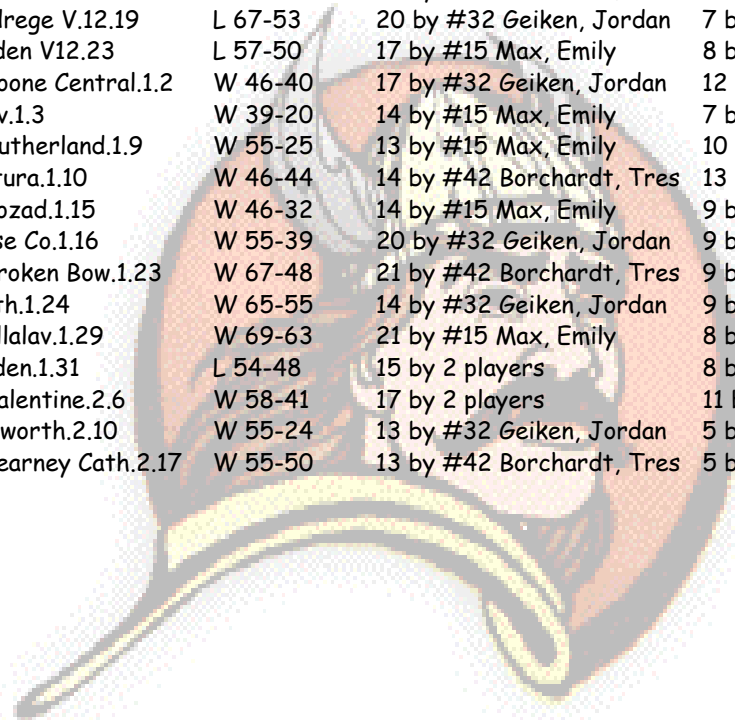

Lady Swede 08-09

12/5/2008 to 2/18/2009, 19 games -- 15 wins, 4 losses

	All games	Home	Away	Neutral
Overall record	15-4	7-4	8-0	0-0
League	15-4	7-4	8-0	0-0
Non-league	0-0	0-0	0-0	0-0
Tournament	0-0	0-0	0-0	0-0

Date	Game type	Opponent	Result	High scorer	High rebounder	Record
12/05/2008	League	Hershey Girls V.12.5	L 69-59	19 by #15 Max, Emily	13 by #15 Max, Emily	0-1
12/07/2008	League	@ Lexington V 12.6	W 59-46	16 by 2 players	8 by #32 Geiken, Jordan	1-1
12/12/2008	League	SoVal V	W 73-32	25 by #32 Geiken, Jordan	5 by 3 players	2-1
12/14/2008	League	@ Perkins Co. V12.13	W 55-35	17 by #42 Borchardt, Tres	9 by #15 Max, Emily	3-1
12/20/2008	League	Holdrege V.12.19	L 67-53	20 by #32 Geiken, Jordan	7 by #32 Geiken, Jordan	3-2
12/24/2008	League	Minden V12.23	L 57-50	17 by #15 Max, Emily	8 by #15 Max, Emily	3-3
01/03/2009	League	@ Boone Central.1.2	W 46-40	17 by #32 Geiken, Jordan	12 by #15 Max, Emily	4-3
01/04/2009	League	Ordv.1.3	W 39-20	14 by #15 Max, Emily	7 by #15 Max, Emily	5-3
01/10/2009	League	@ Sutherland.1.9	W 55-25	13 by #15 Max, Emily	10 by #15 Max, Emily	6-3
01/11/2009	League	Centura.1.10	W 46-44	14 by #42 Borchardt, Tres	13 by #42 Borchardt, Tres	7-3
01/16/2009	League	@ Cozad.1.15	W 46-32	14 by #15 Max, Emily	9 by #42 Borchardt, Tress	8-3
01/17/2009	League	Chase Co.1.16	W 55-39	20 by #32 Geiken, Jordan	9 by #42 Borchardt, Tress	9-3
01/24/2009	League	@ Broken Bow.1.23	W 67-48	21 by #42 Borchardt, Tres	9 by #42 Borchardt, Tress	10-3
01/25/2009	League	KCath.1.24	W 65-55	14 by #32 Geiken, Jordan	9 by #32 Geiken, Jordan	11-3
01/30/2009	League	Ogallalav.1.29	W 69-63	21 by #15 Max, Emily	8 by #42 Borchardt, Tress	12-3
02/01/2009	League	Minden.1.31	L 54-48	15 by 2 players	8 by 2 players	12-4
02/07/2009	League	@ Valentine.2.6	W 58-41	17 by 2 players	11 by #15 Max, Emily	13-4
02/11/2009	League	Ainsworth.2.10	W 55-24	13 by #32 Geiken, Jordan	5 by 2 players	14-4
02/18/2009	League	@ Kearney Cath.2.17	W 55-50	13 by #42 Borchardt, Tres	5 by #32 Geiken, Jordan	15-4