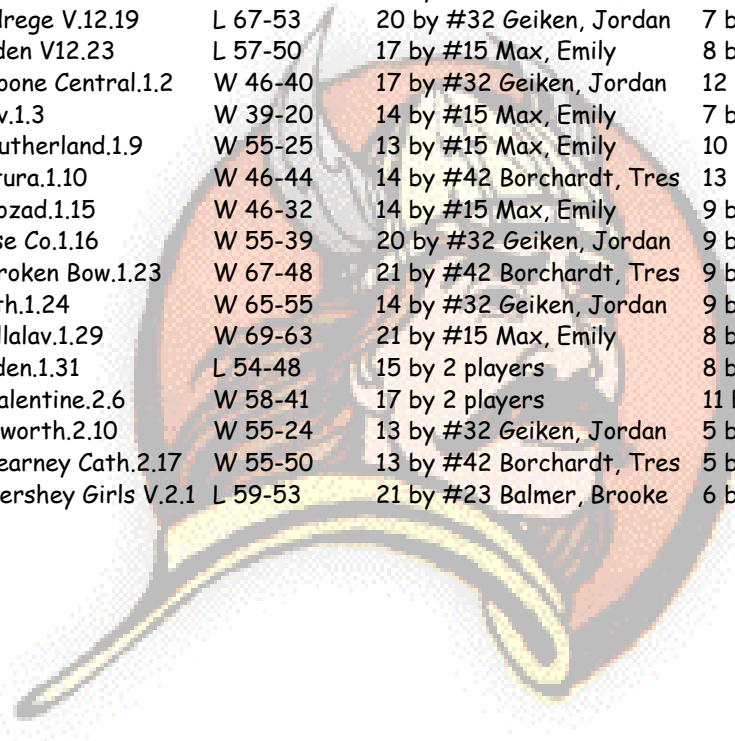

Date	Game type	Opponent	Result	High scorer	High rebounder	Record
12/05/2008	League	Hershey Girls V.2.19	L 69-59	19 by #15 Max, Emily	13 by #15 Max, Emily	0-1
12/07/2008	League	@ Lexington V 12.6	W 59-46	16 by 2 players	8 by #32 Geiken, Jordan	1-1
12/12/2008	League	SoVal V	W 73-32	25 by #32 Geiken, Jordan	5 by 3 players	2-1
12/14/2008	League	@ Perkins Co. V12.13	W 55-35	17 by #42 Borchardt, Tres	9 by #15 Max, Emily	3-1
12/20/2008	League	Holdrege V.12.19	L 67-53	20 by #32 Geiken, Jordan	7 by #32 Geiken, Jordan	3-2
12/24/2008	League	Minden V12.23	L 57-50	17 by #15 Max, Emily	8 by #15 Max, Emily	3-3
01/03/2009	League	@ Boone Central.1.2	W 46-40	17 by #32 Geiken, Jordan	12 by #15 Max, Emily	4-3
01/04/2009	League	Ordv.1.3	W 39-20	14 by #15 Max, Emily	7 by #15 Max, Emily	5-3
01/10/2009	League	@ Sutherland.1.9	W 55-25	13 by #15 Max, Emily	10 by #15 Max, Emily	6-3
01/11/2009	League	Centura.1.10	W 46-44	14 by #42 Borchardt, Tres	13 by #42 Borchardt, Tres	7-3
01/16/2009	League	@ Cozad.1.15	W 46-32	14 by #15 Max, Emily	9 by #42 Borchardt, Tress	8-3
01/17/2009	League	Chase Co.1.16	W 55-39	20 by #32 Geiken, Jordan	9 by #42 Borchardt, Tress	9-3
01/24/2009	League	@ Broken Bow.1.23	W 67-48	21 by #42 Borchardt, Tres	9 by #42 Borchardt, Tress	10-3
01/25/2009	League	KCath.1.24	W 65-55	14 by #32 Geiken, Jordan	9 by #32 Geiken, Jordan	11-3
01/30/2009	League	Ogallalav.1.29	W 69-63	21 by #15 Max, Emily	8 by #42 Borchardt, Tress	12-3
02/01/2009	League	Minden.1.31	L 54-48	15 by 2 players	8 by 2 players	12-4
02/07/2009	League	@ Valentine.2.6	W 58-41	17 by 2 players	11 by #15 Max, Emily	13-4
02/11/2009	League	Ainsworth.2.10	W 55-24	13 by #32 Geiken, Jordan	5 by 2 players	14-4
02/18/2009	League	@ Kearney Cath.2.17	W 55-50	13 by #42 Borchardt, Tres	5 by #32 Geiken, Jordan	15-4
02/20/2009	League	@ Hershey Girls V.2.1	L 59-53	21 by #23 Balmer, Brooke	6 by #32 Geiken, Jordan	15-5