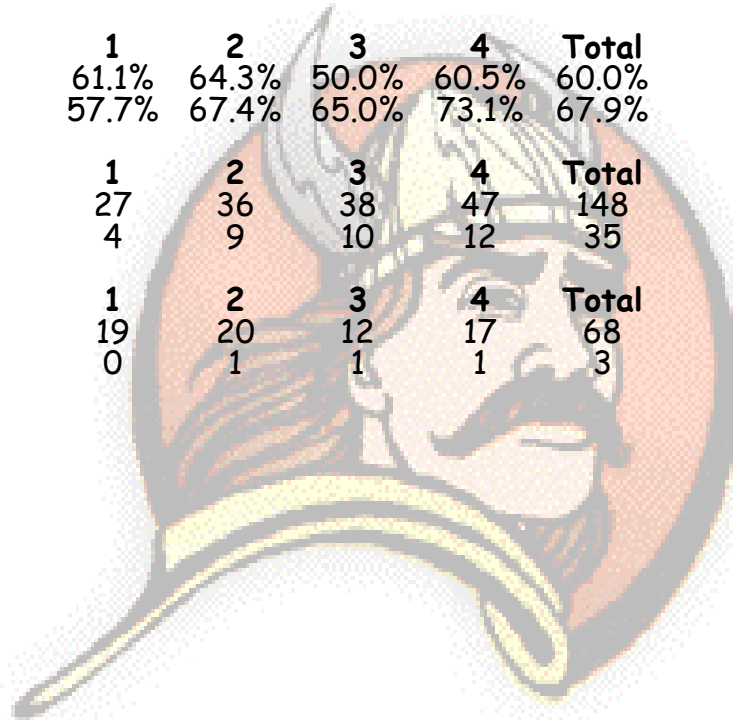

Lady Swede 08-09 Team Statistics (6 games through 12/24/2008)

Quarter/Half Statistics

Scoring	1	2	3	4	Total
Lady Swede 08-09	89	91	76	93	349
Opponents	62	86	71	87	306

Field goal percentage	1	2	3	4	Total
Lady Swede 08-09	47.4%	55.9%	47.8%	43.2%	48.4%
Opponents	39.3%	41.9%	38.0%	30.5%	37.5%

3 pt. field goal percentage	1	2	3	4	Total
Lady Swede 08-09	31.6%	33.3%	41.7%	35.3%	34.8%
Opponents	17.6%	26.3%	25.0%	13.3%	20.9%

Free throw percentage	1	2	3	4	Total
Lady Swede 08-09	61.1%	64.3%	50.0%	60.5%	60.0%
Opponents	57.7%	67.4%	65.0%	73.1%	67.9%

Rebounds	1	2	3	4	Total
Lady Swede 08-09	27	36	38	47	148
Opponents	4	9	10	12	35

Assists	1	2	3	4	Total
Lady Swede 08-09	19	20	12	17	68
Opponents	0	1	1	1	3