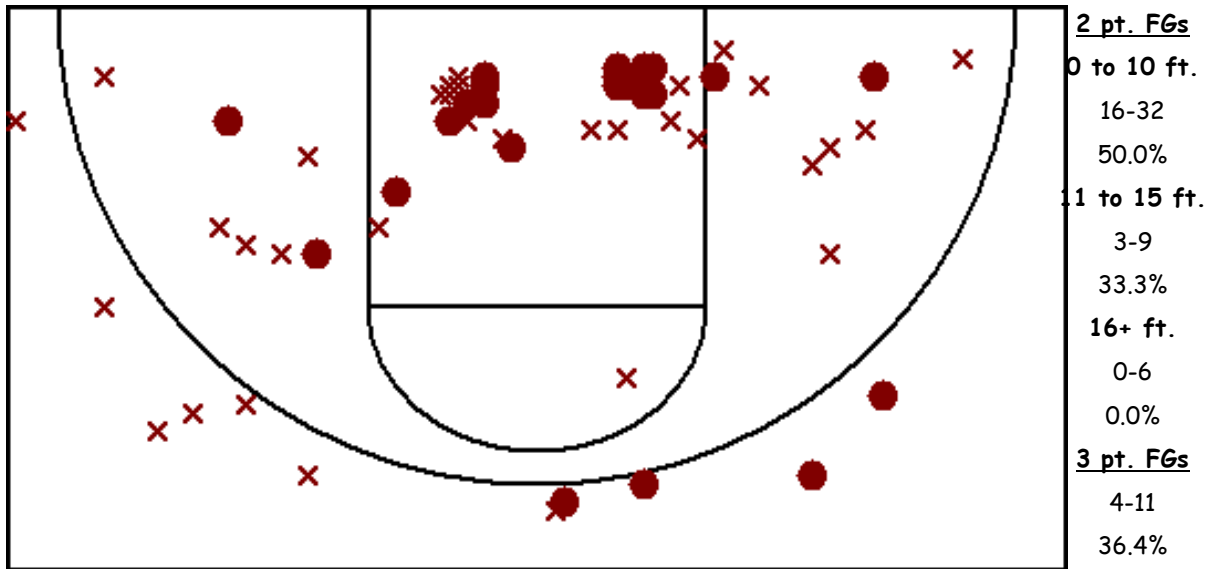

Lady Swede 08-09 Team Shot Chart (vs. Ainsworth.2.10, 02/11/09, W 55-24)

Player	GP	MIN	FGM-A	3PM-A	FTM-A	REB-O	AST	STL	BLK	TO	PF	PTS
#32 Geiken, Jordan	1	15	6-12	1-2	0-0	5-5	1	0	0	1	2	13
#33 Tryon, Kayla	1	14	4-8	0-0	0-1	2-0	0	1	2	2	2	8
#42 Borchartt, Tressa	1	18	4-7	0-0	0-0	5-1	2	2	1	1	2	8
#23 Balmer, Brooke	1	19	3-5	1-2	0-0	2-2	2	4	3	3	1	7
#10 Abramson, Ali	1	15	2-6	2-5	1-2	1-0	0	2	0	1	2	7
#15 Max, Emily	1	14	2-6	0-0	3-6	3-1	2	1	1	1	1	7
#25 Peterson, Kira	1	15	1-5	0-0	0-2	2-1	2	4	0	1	1	2
#14 Paul, Tabitha	1	14	1-5	0-1	0-0	1-1	1	2	0	1	1	2
#11 Matzke, Sloan	1	17	0-1	0-1	1-2	0-0	2	1	0	0	2	1
#30 Winter, Katrina	1	3	0-0	0-0	0-0	0-0	0	0	0	4	0	0
#44 Franzen, Karen	1	8	0-1	0-0	0-0	1-0	0	0	0	0	1	0
#12 Clark, Ali	1	4	0-2	0-0	0-0	0-0	0	0	0	0	1	0
#20 Wiggins, Janae	1	3	0-0	0-0	0-0	0-0	0	0	0	0	0	0
#22 Geiken, Mckenzie	1	3	0-0	0-0	0-0	1-0	0	1	0	1	1	0
<b>Totals:</b>	<b>1</b>	<b>32</b>	<b>23-58</b>	<b>4-11</b>	<b>5-13</b>	<b>23-11</b>	<b>12</b>	<b>18</b>	<b>7</b>	<b>16</b>	<b>17</b>	<b>55</b>
<b>Opponents:</b>	<b>1</b>	<b>32</b>	<b>8-33</b>	<b>2-5</b>	<b>6-13</b>	<b>20-5</b>	<b>1</b>	<b>1</b>	<b>2</b>	<b>12</b>	<b>11</b>	<b>24</b>