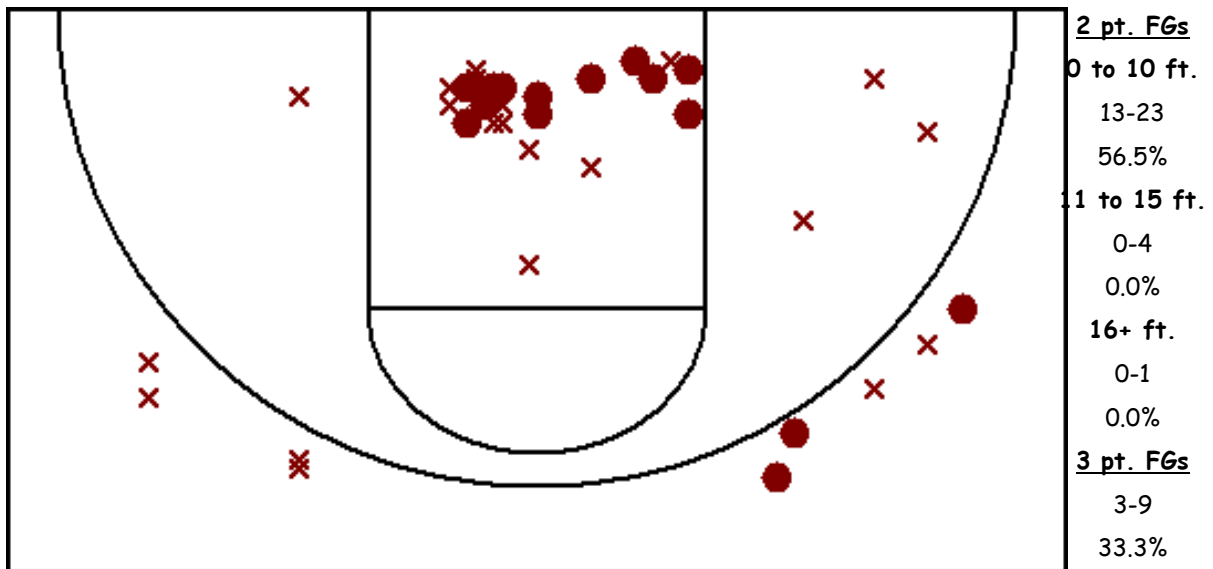

Lady Swede 08-09 Team Shot Chart (at Boone Central.1.2, 01/03/09, W 46-40)

Player	GP	MIN	FGM-A	3PM-A	FTM-A	REB-O	AST	STL	BLK	TO	PF	PTS
#32 Geiken, Jordan	1	34	5-10	1-5	6-9	4-1	0	0	2	3	1	17
#15 Max, Emily	1	32	6-10	0-0	0-2	12-2	0	1	0	1	4	12
#11 Matzke, Sloan	1	35	1-3	1-2	3-5	1-0	5	4	0	7	1	6
#42 Borchartt, Tressa	1	28	2-4	0-0	2-3	5-1	2	1	0	0	4	6
#25 Peterson, Kira	1	14	1-2	1-2	0-0	0-0	1	0	0	4	4	3
#33 Tryon, Kayla	1	9	1-3	0-0	0-0	4-2	0	0	1	0	4	2
#10 Abramson, Ali	1	21	0-4	0-0	0-0	0-0	1	0	0	7	0	0
#14 Paul, Tabitha	1	5	0-0	0-0	0-0	1-1	0	1	0	2	0	0
#44 Franzen, Karen	1	4	0-0	0-0	0-0	0-0	1	0	1	0	0	0
Totals:	1	37	16-37	3-9	11-19	27-7	10	7	4	24	18	46
Opponents:	1	37	12-41	2-11	14-26	2-0	0	0	0	8	17	40

Percentages and Per Game Averages

Player	GP	MPG	FG%	3P%	FT%	REB-O	AST	STL	BLK	TO	PF	PTS
#32 Geiken, Jordan	1	34.0	50.0	20.0	66.7	4.0-1.0	0.0	0.0	2.0	3.0	1.0	17.0
#15 Max, Emily	1	32.0	60.0	0.0	0.0	12.0-2.0	0.0	1.0	0.0	1.0	4.0	12.0
#11 Matzke, Sloan	1	35.0	33.3	50.0	60.0	1.0-0.0	5.0	4.0	0.0	7.0	1.0	6.0
#42 Borchartt, Tressa	1	28.0	50.0	0.0	66.7	5.0-1.0	2.0	1.0	0.0	0.0	4.0	6.0
#25 Peterson, Kira	1	14.0	50.0	50.0	0.0	0.0-0.0	1.0	0.0	0.0	4.0	4.0	3.0
#33 Tryon, Kayla	1	9.0	33.3	0.0	0.0	4.0-2.0	0.0	0.0	1.0	0.0	4.0	2.0
#10 Abramson, Ali	1	21.0	0.0	0.0	0.0	0.0-0.0	1.0	0.0	0.0	7.0	0.0	0.0
#14 Paul, Tabitha	1	5.0	0.0	0.0	0.0	1.0-1.0	0.0	1.0	0.0	2.0	0.0	0.0
#44 Franzen, Karen	1	4.0	0.0	0.0	0.0	0.0-0.0	1.0	0.0	1.0	0.0	0.0	0.0
Totals:	1	37.0	43.2	33.3	57.9	27.0-7.0	10.0	7.0	4.0	24.0	18.0	46.0
Opponents:	1	37.0	29.3	18.2	53.8	2.0-0.0	0.0	0.0	0.0	8.0	17.0	40.0