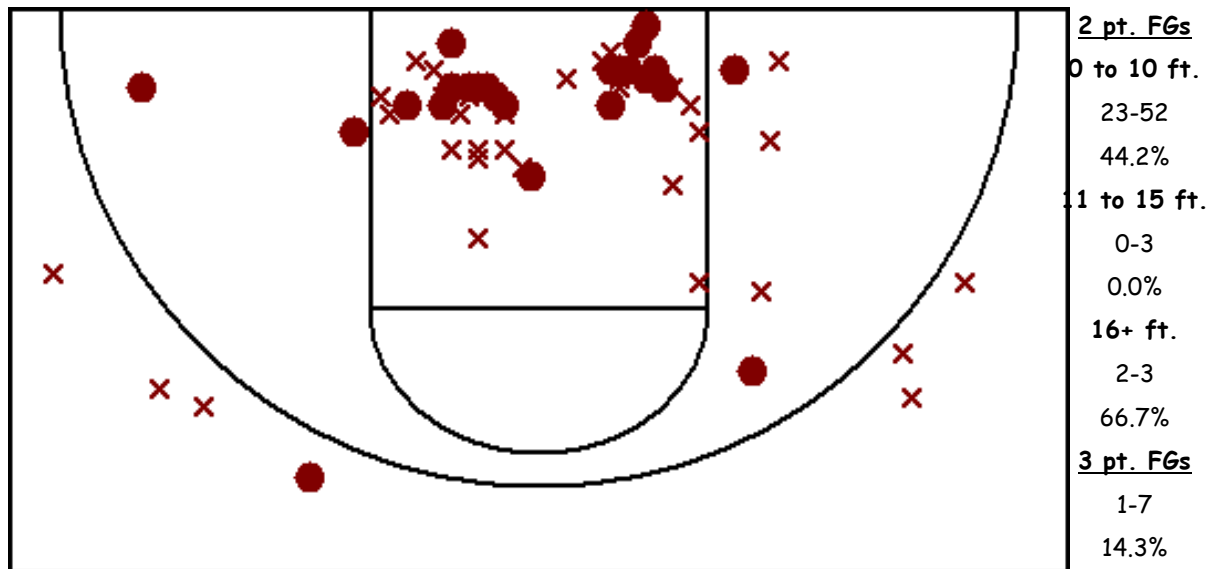

Lady Swede 08-09 Team Shot Chart (at Broken Bow.1.23, 01/24/09, W 67-48)

Player	GP	MIN	FGM-A	3PM-A	FTM-A	REB-O	AST	STL	BLK	TO	PF	PTS
#42 Borchartt, Tressa	1	20	8-15	0-0	5-7	9-4	5	1	1	2	3	21
#32 Geiken, Jordan	1	19	6-15	0-2	0-1	5-3	0	1	1	3	1	12
#15 Max, Emily	1	17	3-10	0-0	5-9	4-2	1	0	0	5	3	11
#11 Matzke, Sloan	1	14	3-3	1-1	0-0	2-0	2	2	0	0	1	7
#33 Tryon, Kayla	1	18	3-10	0-0	1-2	7-1	2	2	0	1	3	7
#10 Abramson, Ali	1	19	1-5	0-1	0-0	2-1	1	1	0	4	2	2
#23 Balmer, Brooke	1	13	1-1	0-0	0-1	0-0	2	5	0	5	1	2
#25 Peterson, Kira	1	19	1-5	0-3	0-0	0-0	2	1	0	1	3	2
#20 Wiggins, Janae	1	2	0-0	0-0	2-2	0-0	0	0	0	0	0	2
#14 Paul, Tabitha	1	14	0-0	0-0	1-2	1-1	0	0	0	2	0	1
#12 Clark, Ali	1	2	0-0	0-0	0-0	0-0	0	0	0	0	0	0
#44 Franzen, Karen	1	2	0-1	0-0	0-0	1-0	0	0	0	0	0	0
Totals:	1	32	26-65	1-7	14-24	31-12	15	13	2	23	17	67
Opponents:	1	32	19-50	0-6	10-19	9-2	1	2	8	18	22	48

Percentages and Per Game Averages

Player	GP	MPG	FG%	3P%	FT%	REB-O	AST	STL	BLK	TO	PF	PTS
#42 Borchartt, Tressa	1	20.0	53.3	0.0	71.4	9.0-4.0	5.0	1.0	1.0	2.0	3.0	21.0
#32 Geiken, Jordan	1	19.0	40.0	0.0	0.0	5.0-3.0	0.0	1.0	1.0	3.0	1.0	12.0
#15 Max, Emily	1	17.0	30.0	0.0	55.6	4.0-2.0	1.0	0.0	0.0	5.0	3.0	11.0
#11 Matzke, Sloan	1	14.0	100.0	100.0	0.0	2.0-0.0	2.0	2.0	0.0	0.0	1.0	7.0
#33 Tryon, Kayla	1	18.0	30.0	0.0	50.0	7.0-1.0	2.0	2.0	0.0	1.0	3.0	7.0
#10 Abramson, Ali	1	19.0	20.0	0.0	0.0	2.0-1.0	1.0	1.0	0.0	4.0	2.0	2.0
#23 Balmer, Brooke	1	13.0	100.0	0.0	0.0	0.0-0.0	2.0	5.0	0.0	5.0	1.0	2.0
#25 Peterson, Kira	1	19.0	20.0	0.0	0.0	0.0-0.0	2.0	1.0	0.0	1.0	3.0	2.0
#20 Wiggins, Janae	1	2.0	0.0	0.0	100.0	0.0-0.0	0.0	0.0	0.0	0.0	0.0	2.0
#14 Paul, Tabitha	1	14.0	0.0	0.0	50.0	1.0-1.0	0.0	0.0	0.0	2.0	0.0	1.0
#12 Clark, Ali	1	2.0	0.0	0.0	0.0	0.0-0.0	0.0	0.0	0.0	0.0	0.0	0.0
#44 Franzen, Karen	1	2.0	0.0	0.0	0.0	1.0-0.0	0.0	0.0	0.0	0.0	0.0	0.0
Totals:	1	32.0	40.0	14.3	58.3	31.0-12.0	15.0	13.0	2.0	23.0	17.0	67.0
Opponents:	1	32.0	38.0	0.0	52.6	9.0-2.0	1.0	2.0	8.0	18.0	22.0	48.0