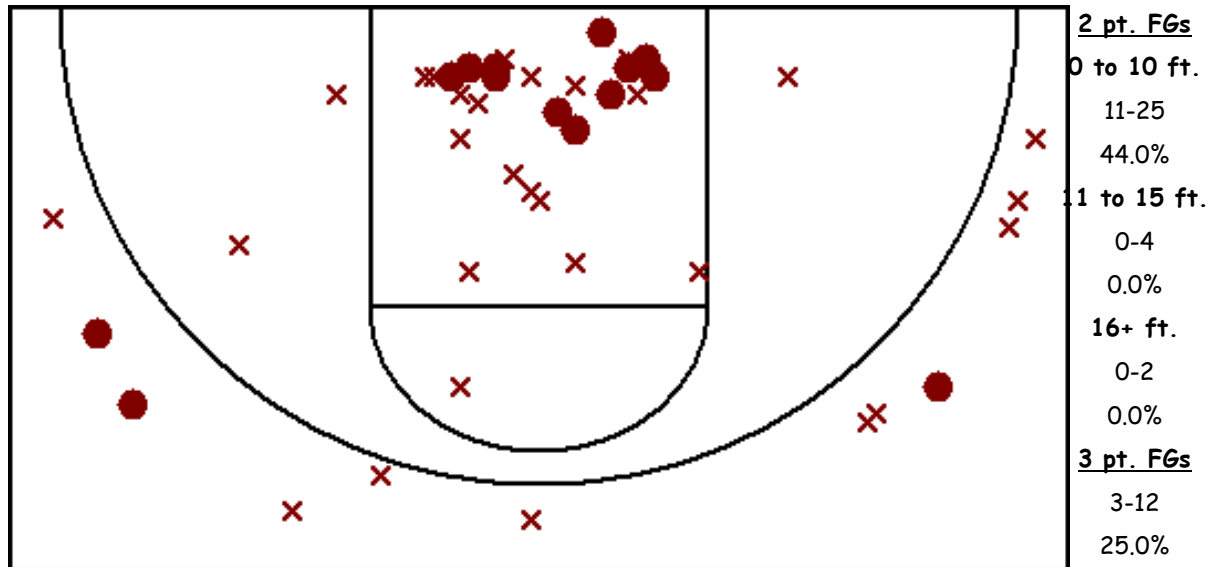

Lady Swede 08-09 Team Shot Chart (vs. Centura.1.10, 01/11/09, W 46-44)

Player	GP	MIN	FGM-A	3PM-A	FTM-A	REB-O	AST	STL	BLK	TO	PF	PTS
#42 Borchardt, Tressa	1	24	5-8	0-0	4-8	13-6	2	2	0	5	4	14
#32 Geiken, Jordan	1	29	4-14	2-7	2-3	2-1	2	0	0	4	2	12
#10 Abramson, Ali	1	30	0-3	0-0	6-11	1-0	1	1	0	7	1	6
#33 Tryon, Kayla	1	12	2-2	0-0	1-2	3-2	1	0	0	0	4	5
#25 Peterson, Kira	1	19	1-7	1-5	1-2	3-2	0	1	0	4	4	4
#15 Max, Emily	1	28	1-6	0-0	1-3	5-1	0	0	0	2	4	3
#14 Paul, Tabitha	1	17	1-3	0-0	0-4	2-2	0	2	0	4	1	2
Totals:	1	32	14-43	3-12	15-33	29-14	6	6	0	26	20	46
Opponents:	1	32	11-42	1-13	21-29	7-4	0	4	0	25	22	44

Percentages and Per Game Averages

Player	GP	MPG	FG%	3P%	FT%	REB-O	AST	STL	BLK	TO	PF	PTS
#42 Borchardt, Tressa	1	24.0	62.5	0.0	50.0	13.0-6.0	2.0	2.0	0.0	5.0	4.0	14.0
#32 Geiken, Jordan	1	29.0	28.6	28.6	66.7	2.0-1.0	2.0	0.0	0.0	4.0	2.0	12.0
#10 Abramson, Ali	1	30.0	0.0	0.0	54.5	1.0-0.0	1.0	1.0	0.0	7.0	1.0	6.0
#33 Tryon, Kayla	1	12.0	100.0	0.0	50.0	3.0-2.0	1.0	0.0	0.0	0.0	4.0	5.0
#25 Peterson, Kira	1	19.0	14.3	20.0	50.0	3.0-2.0	0.0	1.0	0.0	4.0	4.0	4.0
#15 Max, Emily	1	28.0	16.7	0.0	33.3	5.0-1.0	0.0	0.0	0.0	2.0	4.0	3.0
#14 Paul, Tabitha	1	17.0	33.3	0.0	0.0	2.0-2.0	0.0	2.0	0.0	4.0	1.0	2.0
Totals:	1	32.0	32.6	25.0	45.5	29.0-14.0	6.0	6.0	0.0	26.0	20.0	46.0
Opponents:	1	32.0	26.2	7.7	72.4	7.0-4.0	0.0	4.0	0.0	25.0	22.0	44.0