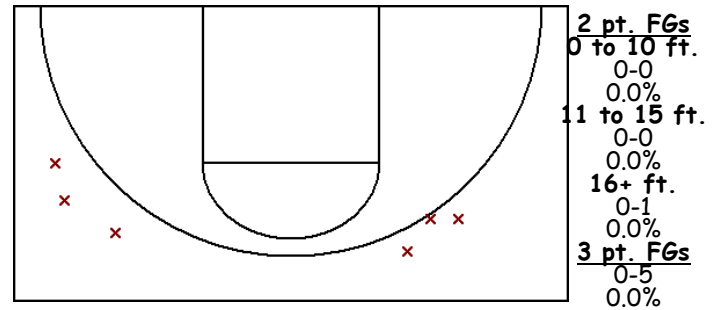

#10 Abramson, Ali

FG: 2-7 (28.6%) 3P: 0-1 (0.0%) FT: 0-0 (0.0%)
 PTS: 4 REB-O: 2-0 AST: 2
 STL: 2 BLK: 0 TO: 3

Lady Swede 08-09 Player Shot Charts (vs. Chase Co.1.16, 01/17/09, W 55-39)

#14 Paul, Tabitha

FG: 0-1 (0.0%)
PTS: 1
STL: 0

3P: 0-0 (0.0%)
REB-O: 2-2
BLK: 0

FT: 1-2 (50.0%)
AST: 3
TO: 1

#11 Matzke, Sloan

FG: 0-6 (0.0%)
PTS: 0
STL: 1

3P: 0-5 (0.0%)
REB-O: 1-0
BLK: 0

FT: 0-0 (0.0%)
AST: 2
TO: 1