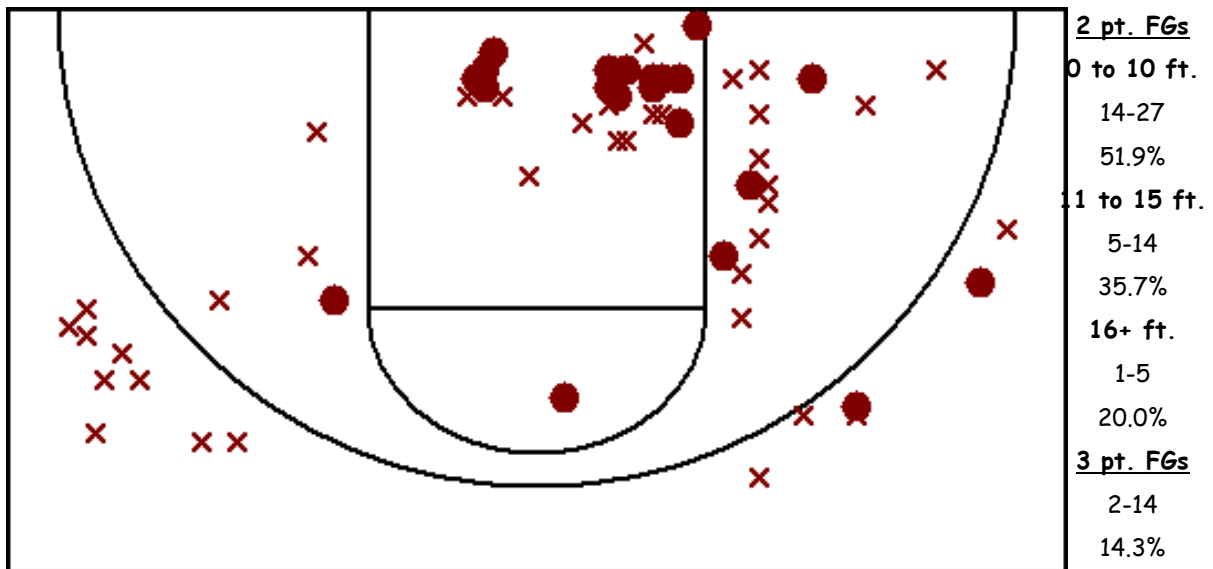

Lady Swede 08-09 Team Shot Chart (vs. Chase Co.1.16, 01/17/09, W 55-39)

Player	GP	MIN	FGM-A	3PM-A	FTM-A	REB-O	AST	STL	BLK	TO	PF	PTS
#32 Geiken, Jordan	1	20	10-18	0-2	0-0	3-1	0	2	0	2	2	20
#42 Borchardt, Tressa	1	21	3-5	0-0	4-4	9-3	2	0	0	0	2	10
#15 Max, Emily	1	23	3-11	0-0	3-4	7-3	1	0	0	3	2	9
#25 Peterson, Kira	1	26	2-8	2-6	0-1	3-1	2	2	0	2	1	6
#33 Tryon, Kayla	1	13	2-4	0-0	1-2	3-0	1	0	0	0	3	5
#10 Abramson, Ali	1	24	2-7	0-1	0-0	2-0	2	2	0	3	0	4
#14 Paul, Tabitha	1	10	0-1	0-0	1-2	2-2	3	0	0	1	1	1
#11 Matzke, Sloan	1	23	0-6	0-5	0-0	1-0	2	1	0	1	2	0
Totals:	1	32	22-60	2-14	9-13	30-10	13	7	0	12	13	55
Opponents:	1	32	13-38	5-10	8-13	15-2	1	4	1	17	11	39

Percentages and Per Game Averages

Player	GP	MPG	FG%	3P%	FT%	REB-O	AST	STL	BLK	TO	PF	PTS
#32 Geiken, Jordan	1	20.0	55.6	0.0	0.0	3.0-1.0	0.0	2.0	0.0	2.0	2.0	20.0
#42 Borchardt, Tressa	1	21.0	60.0	0.0	100.0	9.0-3.0	2.0	0.0	0.0	0.0	2.0	10.0
#15 Max, Emily	1	23.0	27.3	0.0	75.0	7.0-3.0	1.0	0.0	0.0	3.0	2.0	9.0
#25 Peterson, Kira	1	26.0	25.0	33.3	0.0	3.0-1.0	2.0	2.0	0.0	2.0	1.0	6.0
#33 Tryon, Kayla	1	13.0	50.0	0.0	50.0	3.0-0.0	1.0	0.0	0.0	0.0	3.0	5.0
#10 Abramson, Ali	1	24.0	28.6	0.0	0.0	2.0-0.0	2.0	2.0	0.0	3.0	0.0	4.0
#14 Paul, Tabitha	1	10.0	0.0	0.0	50.0	2.0-2.0	3.0	0.0	0.0	1.0	1.0	1.0
#11 Matzke, Sloan	1	23.0	0.0	0.0	0.0	1.0-0.0	2.0	1.0	0.0	1.0	2.0	0.0
Totals:	1	32.0	36.7	14.3	69.2	30.0-10.0	13.0	7.0	0.0	12.0	13.0	55.0
Opponents:	1	32.0	34.2	50.0	61.5	15.0-2.0	1.0	4.0	1.0	17.0	11.0	39.0