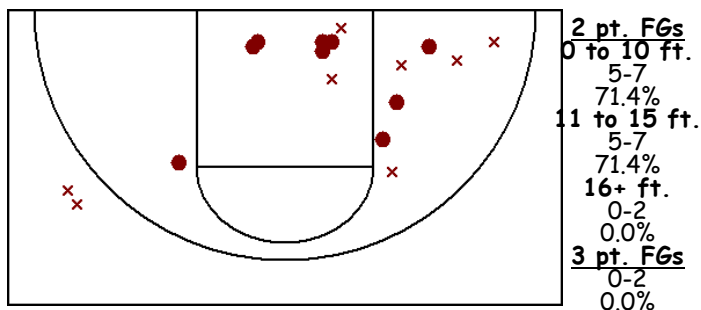

Lady Swede 08-09 Player Shot Charts (vs. Chase Co.1.16, 01/17/09, W 55-39)

#32 Geiken, Jordan

FG: 10-18 (55.6%)   3P: 0-2 (0.0%)   FT: 0-0 (0.0%)
PTS: 20   REB-O: 3-1   AST: 0
STL: 2   BLK: 0   TO: 2