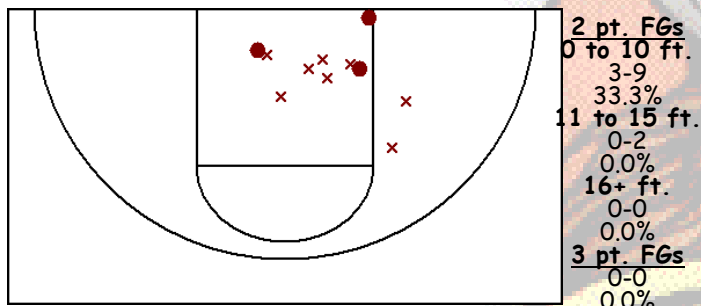

Percentages and Per Game Averages

Player	GP	MPG	FG%	3P%	FT%	REB-O	AST	STL	BLK	TO	PF	PTS
#32 Geiken, Jordan	1	20.0	55.6	0.0	0.0	3.0-1.0	0.0	2.0	0.0	2.0	2.0	20.0
#42 Borchardt, Tressa	1	21.0	60.0	0.0	100.0	9.0-3.0	2.0	0.0	0.0	0.0	2.0	10.0
#15 Max, Emily	1	23.0	27.3	0.0	75.0	7.0-3.0	1.0	0.0	0.0	3.0	2.0	9.0
#25 Peterson, Kira	1	26.0	25.0	33.3	0.0	3.0-1.0	2.0	2.0	0.0	2.0	1.0	6.0
#33 Tryon, Kayla	1	13.0	50.0	0.0	50.0	3.0-0.0	1.0	0.0	0.0	0.0	3.0	5.0
#10 Abramson, Ali	1	24.0	28.6	0.0	0.0	2.0-0.0	2.0	2.0	0.0	3.0	0.0	4.0
#14 Paul, Tabitha	1	10.0	0.0	0.0	50.0	2.0-2.0	3.0	0.0	0.0	1.0	1.0	1.0
#11 Matzke, Sloan	1	23.0	0.0	0.0	0.0	1.0-0.0	2.0	1.0	0.0	1.0	2.0	0.0
Totals:	1	32.0	36.7	14.3	69.2	30.0-10.0	13.0	7.0	0.0	12.0	13.0	55.0
Opponents:	1	32.0	34.2	50.0	61.5	15.0-2.0	1.0	4.0	1.0	17.0	11.0	39.0

Lady Swede 08-09 Player Shot Charts (vs. Chase Co.1.16, 01/17/09, W 55-39)

#32 Geiken, Jordan

FG: 10-18 (55.6%) 3P: 0-2 (0.0%) FT: 0-0 (0.0%)
 PTS: 20 REB-O: 3-1 AST: 0
 STL: 2 BLK: 0 TO: 2

#42 Borchardt, Tressa

FG: 3-5 (60.0%) 3P: 0-0 (0.0%) FT: 4-4 (100.0%)
 PTS: 10 REB-O: 9-3 AST: 2
 STL: 0 BLK: 0 TO: 0

#15 Max, Emily

FG: 3-11 (27.3%) 3P: 0-0 (0.0%) FT: 3-4 (75.0%)
 PTS: 9 REB-O: 7-3 AST: 1
 STL: 0 BLK: 0 TO: 3