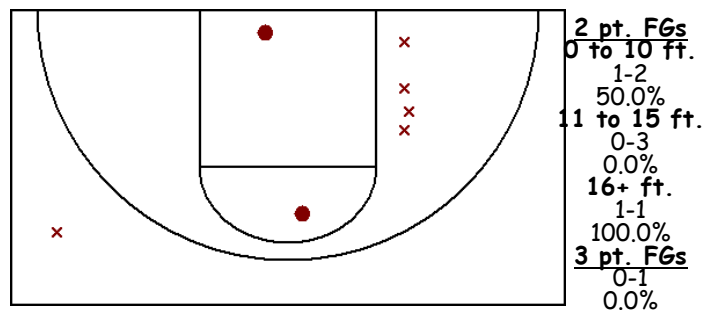

#10 Abramson, Ali

FG: 2-7 (28.6%)   3P: 0-1 (0.0%)   FT: 0-0 (0.0%)
PTS: 4   REB-O: 2-0   AST: 2
STL: 2   BLK: 0   TO: 3