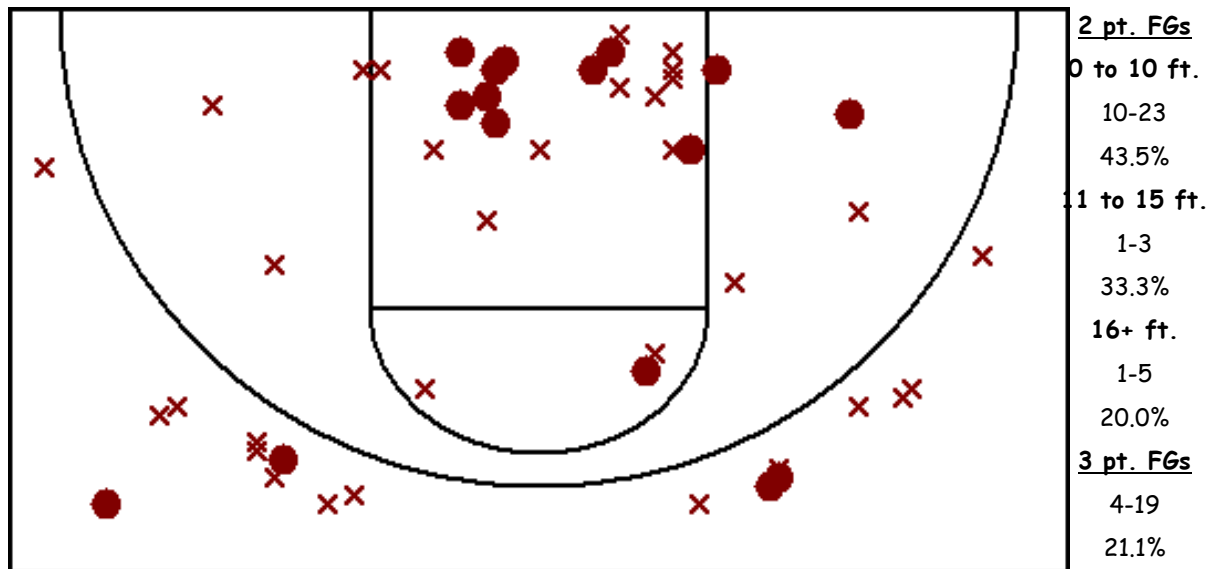

Lady Swede 08-09 Team Shot Chart (at Cozad.1.15, 01/16/09, W 46-32)

Player	GP	MIN	FGM-A	3PM-A	FTM-A	REB-O	AST	STL	BLK	TO	PF	PTS
#15 Max, Emily	1	20	5-7	0-0	4-5	3-2	1	0	0	3	3	14
#10 Abramson, Ali	1	21	3-5	1-2	1-2	0-0	1	2	0	1	1	8
#32 Geiken, Jordan	1	20	2-11	1-7	0-0	4-1	0	1	0	3	1	5
#11 Matzke, Sloan	1	20	2-7	1-5	0-0	1-1	1	0	0	4	0	5
#42 Borchardt, Tressa	1	27	2-5	0-0	0-0	9-2	2	2	0	1	2	4
#33 Tryon, Kayla	1	14	0-1	0-0	4-6	2-1	0	1	0	2	4	4
#25 Peterson, Kira	1	19	1-5	1-4	0-0	2-1	1	0	0	1	0	3
#44 Franzen, Karen	1	9	1-2	0-0	0-0	0-0	0	1	0	0	2	2
#20 Wiggins, Janae	1	3	0-2	0-0	1-2	1-0	0	0	0	0	2	1
#12 Clark, Ali	1	3	0-0	0-0	0-0	0-0	0	0	0	1	0	0
#14 Paul, Tabitha	1	20	0-4	0-0	0-0	1-1	0	1	0	4	3	0
#22 Geiken, Mckenzie	1	3	0-1	0-1	0-0	0-0	0	1	0	1	1	0
Totals:	1	36	16-50	4-19	10-15	23-9	6	9	0	21	19	46
Opponents:	1	36	10-34	0-0	12-22	14-5	1	0	0	18	14	32

Percentages and Per Game Averages

Player	GP	MPG	FG%	3P%	FT%	REB-O	AST	STL	BLK	TO	PF	PTS
#15 Max, Emily	1	20.0	71.4	0.0	80.0	3.0-2.0	1.0	0.0	0.0	3.0	3.0	14.0
#10 Abramson, Ali	1	21.0	60.0	50.0	50.0	0.0-0.0	1.0	2.0	0.0	1.0	1.0	8.0
#32 Geiken, Jordan	1	20.0	18.2	14.3	0.0	4.0-1.0	0.0	1.0	0.0	3.0	1.0	5.0
#11 Matzke, Sloan	1	20.0	28.6	20.0	0.0	1.0-1.0	1.0	0.0	0.0	4.0	0.0	5.0
#42 Borchardt, Tressa	1	27.0	40.0	0.0	0.0	9.0-2.0	2.0	2.0	0.0	1.0	2.0	4.0
#33 Tryon, Kayla	1	14.0	0.0	0.0	66.7	2.0-1.0	0.0	1.0	0.0	2.0	4.0	4.0
#25 Peterson, Kira	1	19.0	20.0	25.0	0.0	2.0-1.0	1.0	0.0	0.0	1.0	0.0	3.0
#44 Franzen, Karen	1	9.0	50.0	0.0	0.0	0.0-0.0	0.0	1.0	0.0	0.0	2.0	2.0
#20 Wiggins, Janae	1	3.0	0.0	0.0	50.0	1.0-0.0	0.0	0.0	0.0	0.0	2.0	1.0
#12 Clark, Ali	1	3.0	0.0	0.0	0.0	0.0-0.0	0.0	0.0	0.0	1.0	0.0	0.0
#14 Paul, Tabitha	1	20.0	0.0	0.0	0.0	1.0-1.0	0.0	1.0	0.0	4.0	3.0	0.0
#22 Geiken, Mckenzie	1	3.0	0.0	0.0	0.0	0.0-0.0	0.0	1.0	0.0	1.0	1.0	0.0
Totals:	1	36.0	32.0	21.1	66.7	23.0-9.0	6.0	9.0	0.0	21.0	19.0	46.0
Opponents:	1	36.0	29.4	0.0	54.5	14.0-5.0	1.0	0.0	0.0	18.0	14.0	32.0