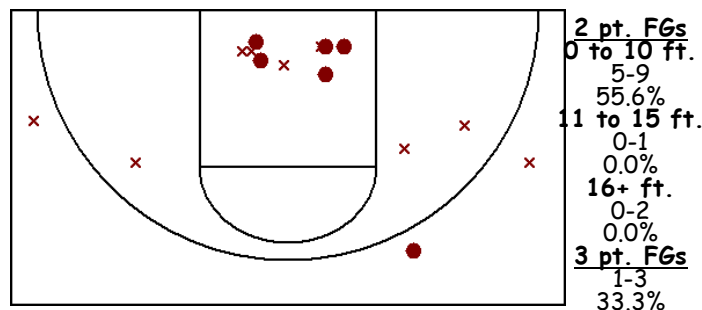

#32 Geiken, Jordan

FG: 6-15 (40.0%)   3P: 1-3 (33.3%)   FT: 0-1 (0.0%)
PTS: 13   REB-O: 9-7   AST: 1
STL: 1   BLK: 0   TO: 5