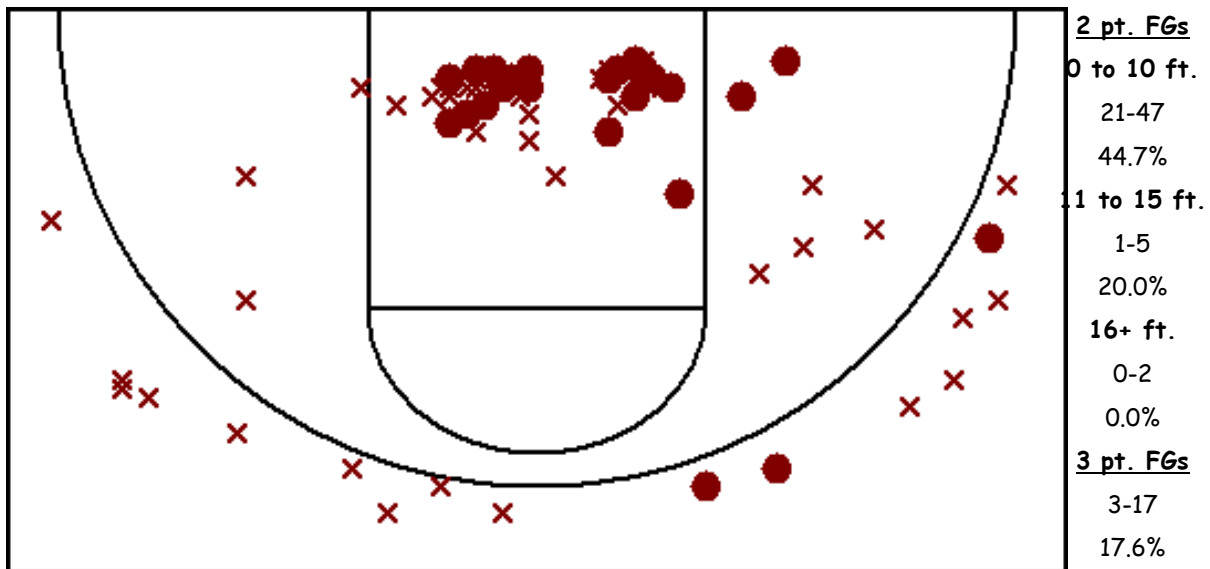

Lady Swede 08-09 Team Shot Chart (vs. Hershey Girls V.12.5, 12/05/08, L 69-59)

Player	GP	MIN	FGM-A	3PM-A	FTM-A	REB-O	AST	STL	BLK	TO	PF	PTS
#15 Max, Emily	1	25	8-20	0-0	3-11	13-7	0	0	2	4	4	19
#32 Geiken, Jordan	1	28	6-15	1-3	0-1	9-7	1	1	0	5	3	13
#42 Borhardt, Tressa	1	26	5-8	0-0	0-0	7-4	4	1	0	4	5	10
#10 Abramson, Ali	1	11	3-7	1-3	1-2	1-0	0	1	0	2	3	8
#11 Matzke, Sloan	1	14	1-5	1-3	2-2	2-2	1	2	0	2	5	5
#23 Balmer, Brooke	1	18	1-8	0-5	0-0	4-2	1	0	1	2	5	2
#33 Tryon, Kayla	1	12	1-2	0-0	0-0	1-0	0	0	0	0	2	2
#25 Peterson, Kira	1	19	0-3	0-2	0-1	2-2	2	0	0	3	3	0
#14 Paul, Tabitha	1	8	0-2	0-1	0-0	0-0	1	0	0	1	0	0
Totals:	1	32	25-71	3-17	6-17	39-24	10	5	3	23	30	59
Opponents:	1	32	18-30	1-4	32-45	7-2	1	0	0	15	20	69

Percentages and Per Game Averages

Player	GP	MPG	FG%	3P%	FT%	REB-O	AST	STL	BLK	TO	PF	PTS
#15 Max, Emily	1	25.0	40.0	0.0	27.3	13.0-7.0	0.0	0.0	2.0	4.0	4.0	19.0
#32 Geiken, Jordan	1	28.0	40.0	33.3	0.0	9.0-7.0	1.0	1.0	0.0	5.0	3.0	13.0
#42 Borhardt, Tressa	1	26.0	62.5	0.0	0.0	7.0-4.0	4.0	1.0	0.0	4.0	5.0	10.0
#10 Abramson, Ali	1	11.0	42.9	33.3	50.0	1.0-0.0	0.0	1.0	0.0	2.0	3.0	8.0
#11 Matzke, Sloan	1	14.0	20.0	33.3	100.0	2.0-2.0	1.0	2.0	0.0	2.0	5.0	5.0
#23 Balmer, Brooke	1	18.0	12.5	0.0	0.0	4.0-2.0	1.0	0.0	1.0	2.0	5.0	2.0
#33 Tryon, Kayla	1	12.0	50.0	0.0	0.0	1.0-0.0	0.0	0.0	0.0	0.0	2.0	2.0
#25 Peterson, Kira	1	19.0	0.0	0.0	0.0	2.0-2.0	2.0	0.0	0.0	3.0	3.0	0.0
#14 Paul, Tabitha	1	8.0	0.0	0.0	0.0	0.0-0.0	1.0	0.0	0.0	1.0	0.0	0.0
Totals:	1	32.0	35.2	17.6	35.3	39.0-24.0	10.0	5.0	3.0	23.0	30.0	59.0
Opponents:	1	32.0	60.0	25.0	71.1	7.0-2.0	1.0	0.0	0.0	15.0	20.0	69.0