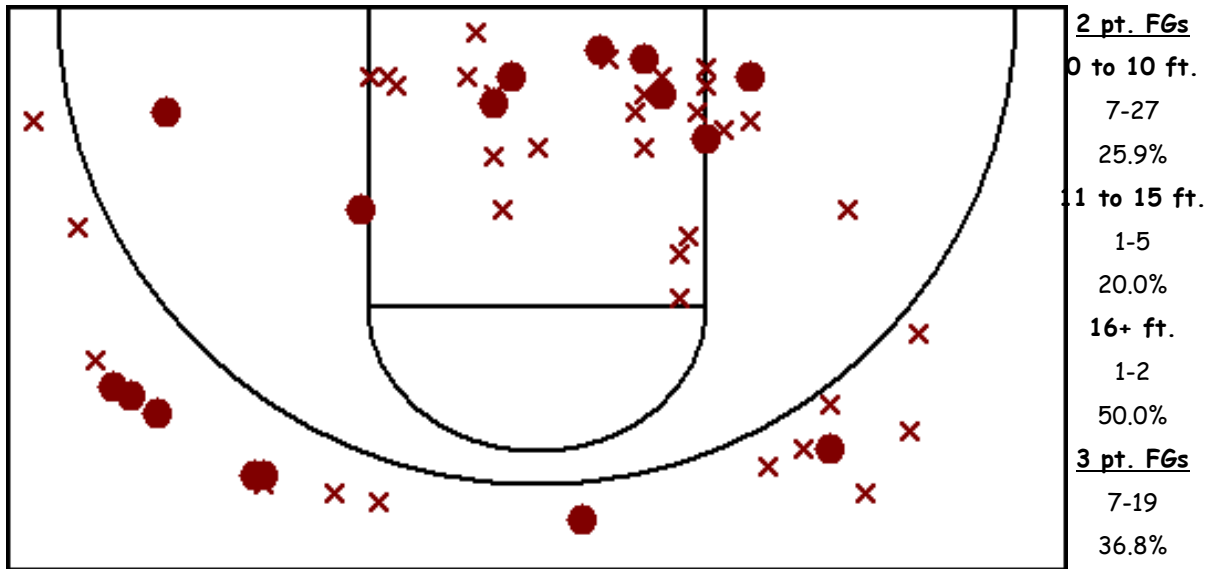

Lady Swede 08-09 Team Shot Chart (at Hershey Girls V.2.19, 02/20/09, L 59-53)

Player	GP	MIN	FGM-A	3PM-A	FTM-A	REB-O	AST	STL	BLK	TO	PF	PTS
#23 Balmer, Brooke	1	33	7-15	4-10	3-3	1-0	0	1	0	2	3	21
#32 Geiken, Jordan	1	34	3-14	2-6	2-4	6-3	0	0	0	2	3	10
#42 Borchartt, Tressa	1	22	2-5	0-0	4-5	5-3	0	1	0	3	5	8
#15 Max, Emily	1	33	2-13	0-0	2-4	4-2	0	0	0	2	4	6
#11 Matzke, Sloan	1	27	1-2	0-1	2-2	5-1	0	0	0	2	5	4
#10 Abramson, Ali	1	13	1-4	1-2	0-4	0-0	1	1	0	2	2	3
#33 Tryon, Kayla	1	14	0-0	0-0	1-3	0-0	0	1	0	0	4	1
#14 Paul, Tabitha	1	2	0-0	0-0	0-0	0-0	1	0	0	0	0	0
#25 Peterson, Kira	1	3	0-0	0-0	0-0	0-0	0	0	0	1	0	0
Totals:	1	36	16-53	7-19	14-25	21-9	2	4	0	14	26	53
Opponents:	1	36	19-40	0-3	21-31	13-2	0	3	0	12	16	59

Percentages and Per Game Averages

Player	GP	MPG	FG%	3P%	FT%	REB-O	AST	STL	BLK	TO	PF	PTS
#23 Balmer, Brooke	1	33.0	46.7	40.0	100.0	1.0-0.0	0.0	1.0	0.0	2.0	3.0	21.0
#32 Geiken, Jordan	1	34.0	21.4	33.3	50.0	6.0-3.0	0.0	0.0	0.0	2.0	3.0	10.0
#42 Borchartt, Tressa	1	22.0	40.0	0.0	80.0	5.0-3.0	0.0	1.0	0.0	3.0	5.0	8.0
#15 Max, Emily	1	33.0	15.4	0.0	50.0	4.0-2.0	0.0	0.0	0.0	2.0	4.0	6.0
#11 Matzke, Sloan	1	27.0	50.0	0.0	100.0	5.0-1.0	0.0	0.0	0.0	2.0	5.0	4.0
#10 Abramson, Ali	1	13.0	25.0	50.0	0.0	0.0-0.0	1.0	1.0	0.0	2.0	2.0	3.0
#33 Tryon, Kayla	1	14.0	0.0	0.0	33.3	0.0-0.0	0.0	1.0	0.0	0.0	4.0	1.0
#14 Paul, Tabitha	1	2.0	0.0	0.0	0.0	0.0-0.0	1.0	0.0	0.0	0.0	0.0	0.0
#25 Peterson, Kira	1	3.0	0.0	0.0	0.0	0.0-0.0	0.0	0.0	0.0	1.0	0.0	0.0
Totals:	1	36.0	30.2	36.8	56.0	21.0-9.0	2.0	4.0	0.0	14.0	26.0	53.0
Opponents:	1	36.0	47.5	0.0	67.7	13.0-2.0	0.0	3.0	0.0	12.0	16.0	59.0