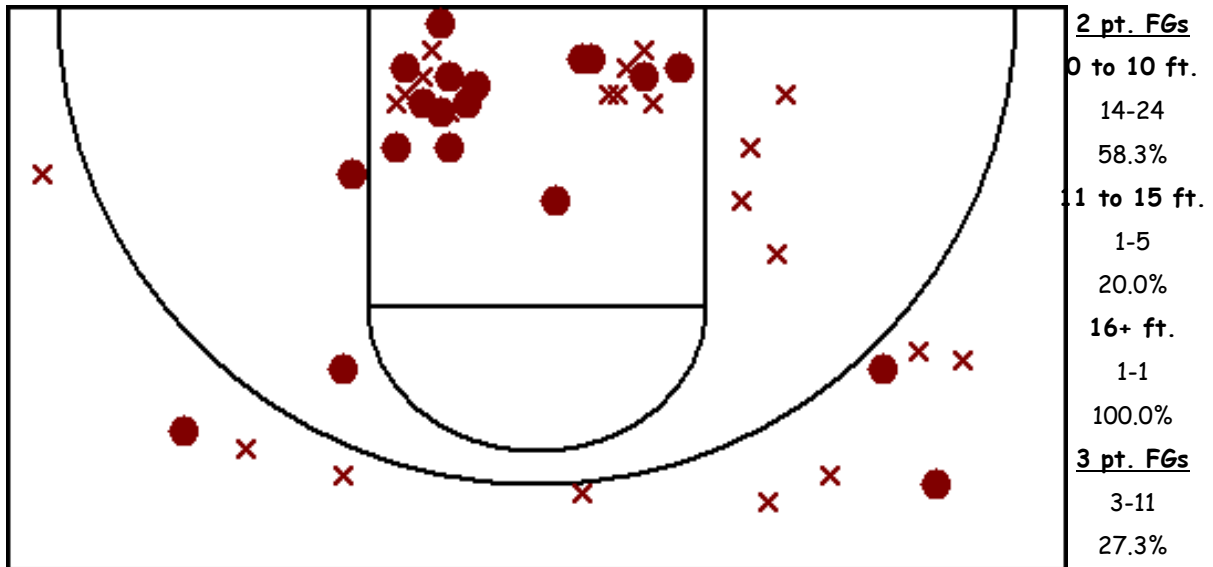

Lady Swede 08-09 Team Shot Chart (vs. Holdrege V.12.19, 12/20/08, L 67-53)

Player	GP	MIN	FGM-A	3PM-A	FTM-A	REB-O	AST	STL	BLK	TO	PF	PTS
#32 Geiken, Jordan	1	40	7-13	0-3	6-6	7-3	0	0	0	4	3	20
#15 Max, Emily	1	36	5-8	0-0	0-2	3-1	0	0	0	1	5	10
#42 Borhardt, Tressa	1	37	3-4	0-1	1-2	6-1	0	0	2	3	2	7
#25 Peterson, Kira	1	14	1-1	1-1	4-4	0-0	0	2	0	2	3	7
#23 Balmer, Brooke	1	42	2-6	2-5	0-0	1-0	5	1	0	7	5	6
#11 Matzke, Sloan	1	24	1-1	0-0	1-1	1-1	1	0	0	2	1	3
#10 Abramson, Ali	1	8	0-4	0-1	0-0	1-1	0	0	0	2	5	0
#33 Tryon, Kayla	1	14	0-4	0-0	0-0	1-0	0	0	0	2	0	0
#14 Paul, Tabitha	1	1	0-0	0-0	0-0	0-0	0	0	0	0	0	0
Totals:	1	43	19-41	3-11	12-15	20-7	6	3	2	23	24	53
Opponents:	1	43	22-49	1-12	22-31	1-0	0	0	0	13	14	67

Percentages and Per Game Averages

Player	GP	MPG	FG%	3P%	FT%	REB-O	AST	STL	BLK	TO	PF	PTS
#32 Geiken, Jordan	1	40.0	53.8	0.0	100.0	7.0-3.0	0.0	0.0	0.0	4.0	3.0	20.0
#15 Max, Emily	1	36.0	62.5	0.0	0.0	3.0-1.0	0.0	0.0	0.0	1.0	5.0	10.0
#42 Borhardt, Tressa	1	37.0	75.0	0.0	50.0	6.0-1.0	0.0	0.0	2.0	3.0	2.0	7.0
#25 Peterson, Kira	1	14.0	100.0	100.0	100.0	0.0-0.0	0.0	2.0	0.0	2.0	3.0	7.0
#23 Balmer, Brooke	1	42.0	33.3	40.0	0.0	1.0-0.0	5.0	1.0	0.0	7.0	5.0	6.0
#11 Matzke, Sloan	1	24.0	100.0	0.0	100.0	1.0-1.0	1.0	0.0	0.0	2.0	1.0	3.0
#10 Abramson, Ali	1	8.0	0.0	0.0	0.0	1.0-1.0	0.0	0.0	0.0	2.0	5.0	0.0
#33 Tryon, Kayla	1	14.0	0.0	0.0	0.0	1.0-0.0	0.0	0.0	0.0	2.0	0.0	0.0
#14 Paul, Tabitha	1	1.0	0.0	0.0	0.0	0.0-0.0	0.0	0.0	0.0	0.0	0.0	0.0
Totals:	1	43.0	46.3	27.3	80.0	20.0-7.0	6.0	3.0	2.0	23.0	24.0	53.0
Opponents:	1	43.0	44.9	8.3	71.0	1.0-0.0	0.0	0.0	0.0	13.0	14.0	67.0