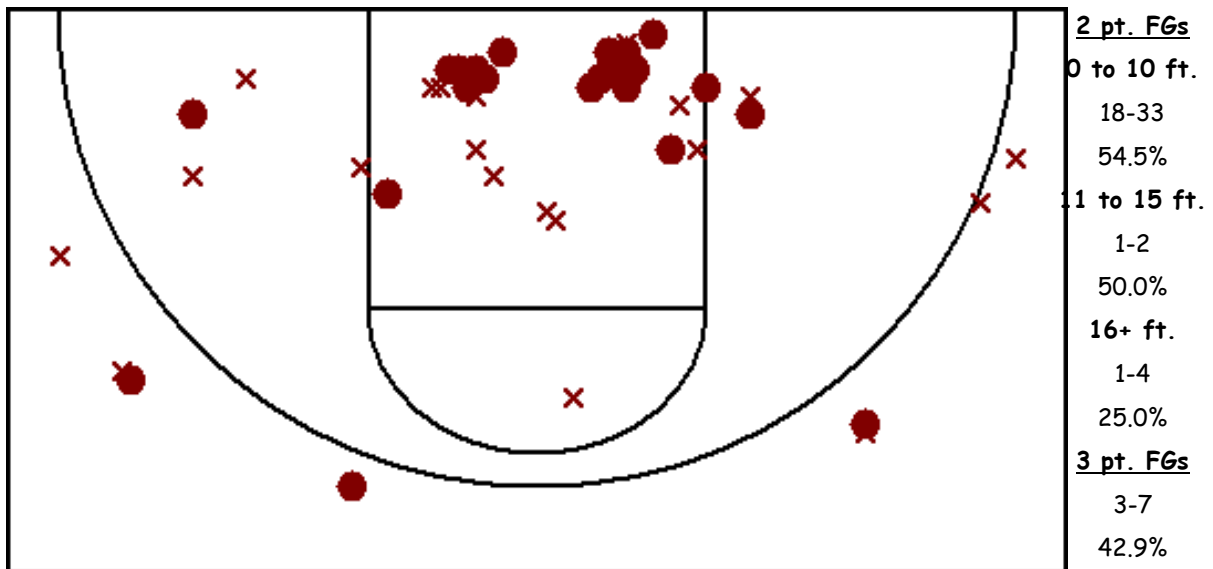

Lady Swede 08-09 Team Shot Chart (vs. KCath.1.24, 01/25/09, W 65-55)

Player	GP	MIN	FGM-A	3PM-A	FTM-A	REB-O	AST	STL	BLK	TO	PF	PTS
#32 Geiken, Jordan	1	27	6-14	0-0	2-4	9-4	3	0	1	3	4	14
#10 Abramson, Ali	1	23	4-4	2-2	0-2	1-1	1	0	0	4	3	10
#42 Borchartt, Tressa	1	19	4-6	0-0	2-2	6-2	3	2	0	7	5	10
#15 Max, Emily	1	28	1-7	0-0	7-8	4-2	1	0	0	3	5	9
#33 Tryon, Kayla	1	11	4-5	0-0	0-0	1-1	0	0	0	3	5	8
#23 Balmer, Brooke	1	16	1-4	0-2	5-6	2-0	2	2	0	4	3	7
#25 Peterson, Kira	1	18	3-5	1-2	0-0	2-1	0	1	0	3	2	7
#44 Franzen, Karen	1	1	0-0	0-0	0-0	0-0	1	0	0	0	0	0
#11 Matzke, Sloan	1	16	0-1	0-1	0-0	0-0	1	1	0	0	0	0
#14 Paul, Tabitha	1	2	0-0	0-0	0-0	0-0	0	0	0	0	0	0
Totals:	1	32	23-46	3-7	16-22	25-11	12	6	1	27	27	65
Opponents:	1	32	15-53	1-6	24-40	11-6	1	4	0	18	18	55

Percentages and Per Game Averages

Player	GP	MPG	FG%	3P%	FT%	REB-O	AST	STL	BLK	TO	PF	PTS
#32 Geiken, Jordan	1	27.0	42.9	0.0	50.0	9.0-4.0	3.0	0.0	1.0	3.0	4.0	14.0
#10 Abramson, Ali	1	23.0	100.0	100.0	0.0	1.0-1.0	1.0	0.0	0.0	4.0	3.0	10.0
#42 Borchartt, Tressa	1	19.0	66.7	0.0	100.0	6.0-2.0	3.0	2.0	0.0	7.0	5.0	10.0
#15 Max, Emily	1	28.0	14.3	0.0	87.5	4.0-2.0	1.0	0.0	0.0	3.0	5.0	9.0
#33 Tryon, Kayla	1	11.0	80.0	0.0	0.0	1.0-1.0	0.0	0.0	0.0	3.0	5.0	8.0
#23 Balmer, Brooke	1	16.0	25.0	0.0	83.3	2.0-0.0	2.0	2.0	0.0	4.0	3.0	7.0
#25 Peterson, Kira	1	18.0	60.0	50.0	0.0	2.0-1.0	0.0	1.0	0.0	3.0	2.0	7.0
#44 Franzen, Karen	1	1.0	0.0	0.0	0.0	0.0-0.0	1.0	0.0	0.0	0.0	0.0	0.0
#11 Matzke, Sloan	1	16.0	0.0	0.0	0.0	0.0-0.0	1.0	1.0	0.0	0.0	0.0	0.0
#14 Paul, Tabitha	1	2.0	0.0	0.0	0.0	0.0-0.0	0.0	0.0	0.0	0.0	0.0	0.0
Totals:	1	32.0	50.0	42.9	72.7	25.0-11.0	12.0	6.0	1.0	27.0	27.0	65.0
Opponents:	1	32.0	28.3	16.7	60.0	11.0-6.0	1.0	4.0	0.0	18.0	18.0	55.0