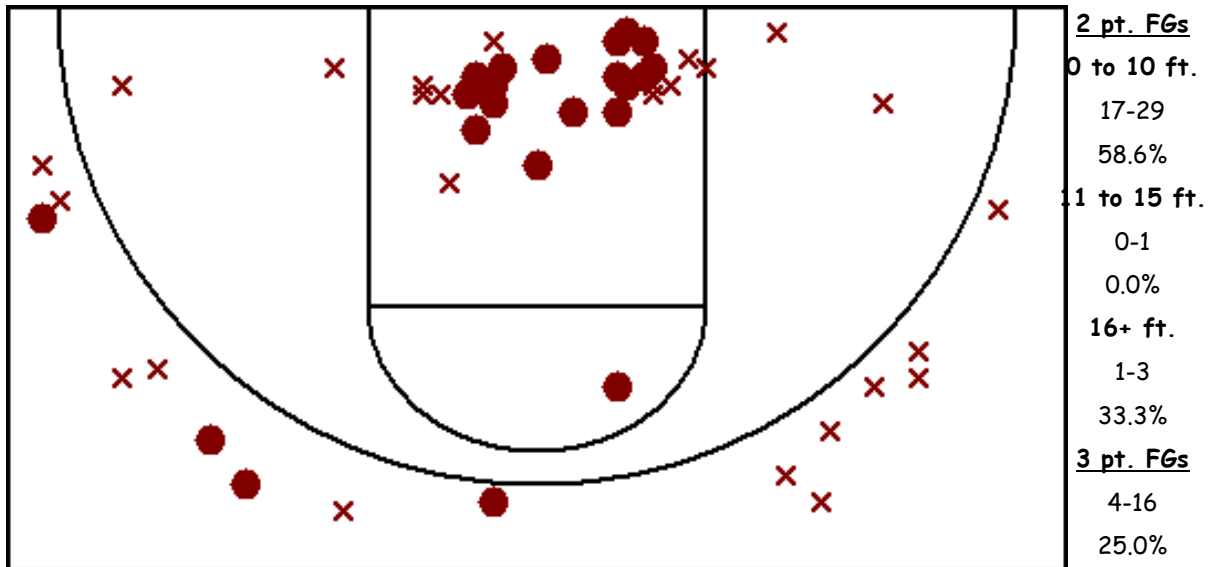

Lady Swede 08-09 Team Shot Chart (at Kearney Cath.2.17, 02/18/09, W 55-50)

Player	GP	MIN	FGM-A	3PM-A	FTM-A	REB-O	AST	STL	BLK	TO	PF	PTS
#42 Borchardt, Tressa	1	23	5-8	0-0	3-5	3-1	3	1	0	1	4	13
#32 Geiken, Jordan	1	24	5-11	0-2	1-2	5-0	1	0	0	1	4	11
#15 Max, Emily	1	31	5-9	0-0	0-1	3-2	0	1	0	3	4	10
#23 Balmer, Brooke	1	23	3-8	1-6	3-4	3-0	3	3	1	3	2	10
#11 Matzke, Sloan	1	21	3-5	2-4	0-0	1-0	2	1	0	0	3	8
#10 Abramson, Ali	1	18	1-6	1-3	0-1	3-1	0	1	0	7	1	3
#25 Peterson, Kira	1	9	0-1	0-1	0-0	2-0	0	0	0	2	2	0
#33 Tryon, Kayla	1	11	0-1	0-0	0-0	0-0	0	0	0	0	1	0
#14 Paul, Tabitha	1	1	0-0	0-0	0-0	0-0	0	0	0	0	0	0
Totals:	1	32	22-49	4-16	7-13	20-4	9	7	1	17	21	55
Opponents:	1	32	17-44	1-5	15-24	14-3	0	0	4	14	15	50

Percentages and Per Game Averages

Player	GP	MPG	FG%	3P%	FT%	REB-O	AST	STL	BLK	TO	PF	PTS
#42 Borchardt, Tressa	1	23.0	62.5	0.0	60.0	3.0-1.0	3.0	1.0	0.0	1.0	4.0	13.0
#32 Geiken, Jordan	1	24.0	45.5	0.0	50.0	5.0-0.0	1.0	0.0	0.0	1.0	4.0	11.0
#15 Max, Emily	1	31.0	55.6	0.0	0.0	3.0-2.0	0.0	1.0	0.0	3.0	4.0	10.0
#23 Balmer, Brooke	1	23.0	37.5	16.7	75.0	3.0-0.0	3.0	3.0	1.0	3.0	2.0	10.0
#11 Matzke, Sloan	1	21.0	60.0	50.0	0.0	1.0-0.0	2.0	1.0	0.0	0.0	3.0	8.0
#10 Abramson, Ali	1	18.0	16.7	33.3	0.0	3.0-1.0	0.0	1.0	0.0	7.0	1.0	3.0
#25 Peterson, Kira	1	9.0	0.0	0.0	0.0	2.0-0.0	0.0	0.0	0.0	2.0	2.0	0.0
#33 Tryon, Kayla	1	11.0	0.0	0.0	0.0	0.0-0.0	0.0	0.0	0.0	0.0	1.0	0.0
#14 Paul, Tabitha	1	1.0	0.0	0.0	0.0	0.0-0.0	0.0	0.0	0.0	0.0	0.0	0.0
Totals:	1	32.0	44.9	25.0	53.8	20.0-4.0	9.0	7.0	1.0	17.0	21.0	55.0
Opponents:	1	32.0	38.6	20.0	62.5	14.0-3.0	0.0	0.0	4.0	14.0	15.0	50.0