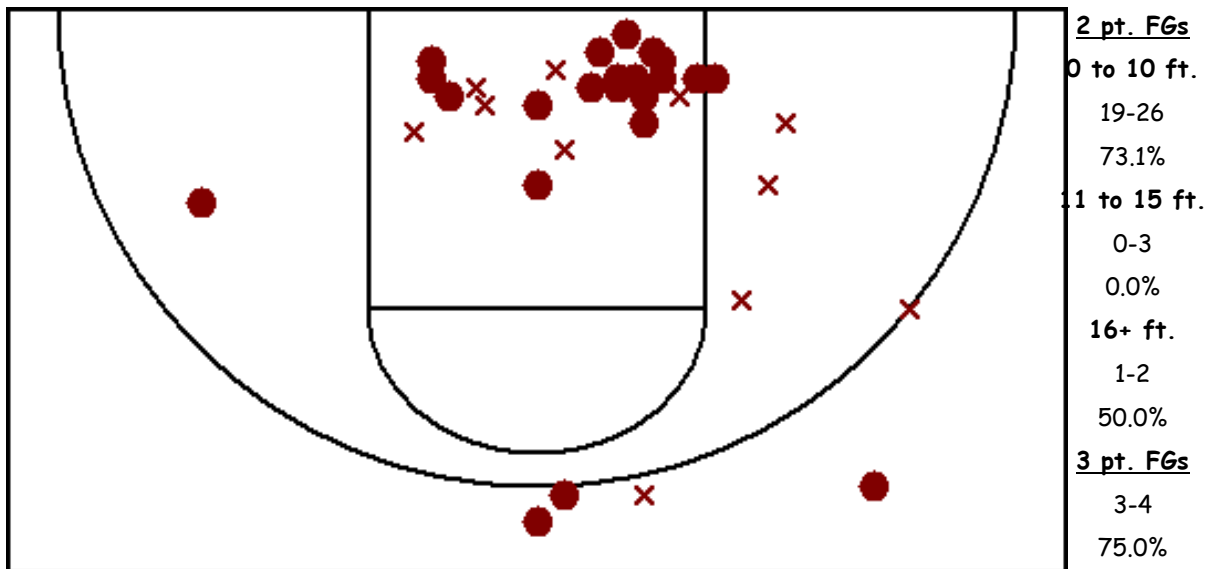

Lady Swede 08-09 Team Shot Chart (at Lexington V 12.6, 12/07/08, W 59-46)

Player	GP	MIN	FGM-A	3PM-A	FTM-A	REB-O	AST	STL	BLK	TO	PF	PTS
#15 Max, Emily	1	27	6-9	0-0	4-5	5-0	1	0	0	2	3	16
#42 Borchartt, Tressa	1	21	7-8	0-0	2-4	3-0	0	0	0	2	4	16
#32 Geiken, Jordan	1	26	6-9	1-1	0-0	8-3	1	0	0	1	0	13
#23 Balmer, Brooke	1	28	3-4	2-3	0-0	2-0	11	1	1	5	2	8
#11 Matzke, Sloan	1	25	0-2	0-0	2-2	1-0	1	1	0	0	1	2
#33 Tryon, Kayla	1	8	1-1	0-0	0-0	0-0	1	1	0	3	2	2
#12 Clark, Ali	1	1	0-0	0-0	2-2	0-0	0	0	0	0	0	2
#10 Abramson, Ali	1	7	0-1	0-0	0-0	0-0	1	0	0	1	0	0
#25 Peterson, Kira	1	14	0-1	0-0	0-0	2-1	1	1	0	2	2	0
#14 Paul, Tabitha	1	1	0-0	0-0	0-0	0-0	0	0	0	0	0	0
#20 Wiggins, Janae	1	1	0-0	0-0	0-0	0-0	0	0	0	0	0	0
#44 Franzen, Karen	1	1	0-0	0-0	0-0	0-0	0	0	0	0	1	0
Totals:	1	32	23-35	3-4	10-13	21-4	17	4	1	16	15	59
Opponents:	1	32	16-51	4-17	10-15	6-4	1	2	1	10	13	46

Percentages and Per Game Averages

Player	GP	MPG	FG%	3P%	FT%	REB-O	AST	STL	BLK	TO	PF	PTS
#15 Max, Emily	1	27.0	66.7	0.0	80.0	5.0-0.0	1.0	0.0	0.0	2.0	3.0	16.0
#42 Borchartt, Tressa	1	21.0	87.5	0.0	50.0	3.0-0.0	0.0	0.0	0.0	2.0	4.0	16.0
#32 Geiken, Jordan	1	26.0	66.7	100.0	0.0	8.0-3.0	1.0	0.0	0.0	1.0	0.0	13.0
#23 Balmer, Brooke	1	28.0	75.0	66.7	0.0	2.0-0.0	11.0	1.0	1.0	5.0	2.0	8.0
#11 Matzke, Sloan	1	25.0	0.0	0.0	100.0	1.0-0.0	1.0	1.0	0.0	0.0	1.0	2.0
#33 Tryon, Kayla	1	8.0	100.0	0.0	0.0	0.0-0.0	1.0	1.0	0.0	3.0	2.0	2.0
#12 Clark, Ali	1	1.0	0.0	0.0	100.0	0.0-0.0	0.0	0.0	0.0	0.0	0.0	2.0
#10 Abramson, Ali	1	7.0	0.0	0.0	0.0	0.0-0.0	1.0	0.0	0.0	1.0	0.0	0.0
#25 Peterson, Kira	1	14.0	0.0	0.0	0.0	2.0-1.0	1.0	1.0	0.0	2.0	2.0	0.0
#14 Paul, Tabitha	1	1.0	0.0	0.0	0.0	0.0-0.0	0.0	0.0	0.0	0.0	0.0	0.0
#20 Wiggins, Janae	1	1.0	0.0	0.0	0.0	0.0-0.0	0.0	0.0	0.0	0.0	0.0	0.0
#44 Franzen, Karen	1	1.0	0.0	0.0	0.0	0.0-0.0	0.0	0.0	0.0	0.0	1.0	0.0
Totals:	1	32.0	65.7	75.0	76.9	21.0-4.0	17.0	4.0	1.0	16.0	15.0	59.0
Opponents:	1	32.0	31.4	23.5	66.7	6.0-4.0	1.0	2.0	1.0	10.0	13.0	46.0