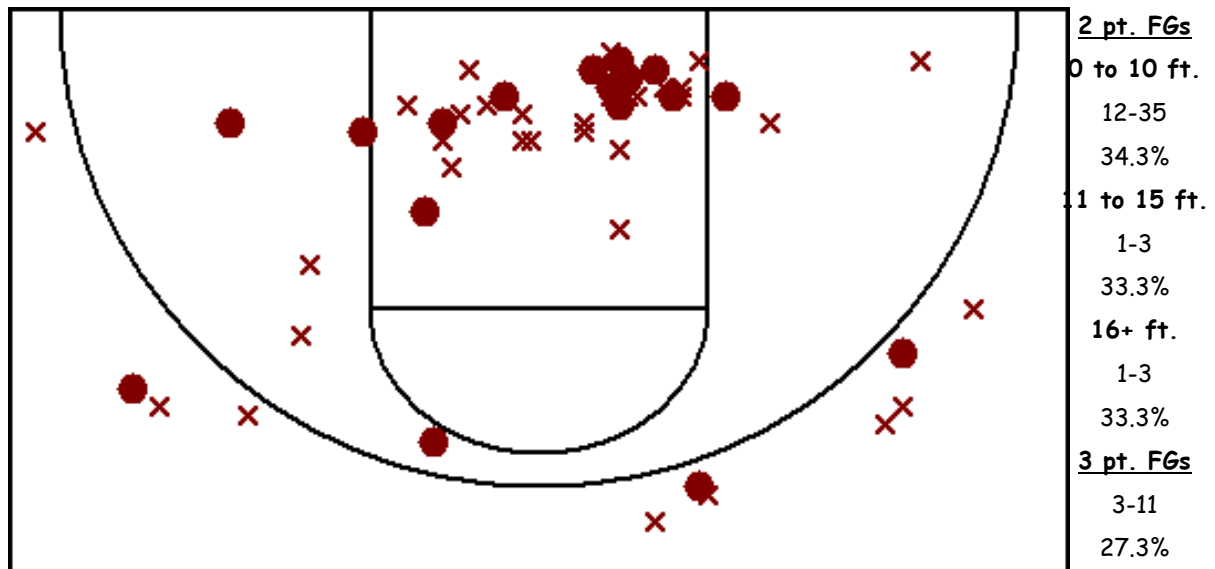

Lady Swede 08-09 Team Shot Chart (vs. Minden.1.31, 02/01/09, L 54-48)

Player	GP	MIN	FGM-A	3PM-A	FTM-A	REB-O	AST	STL	BLK	TO	PF	PTS
#32 Geiken, Jordan	1	34	5-15	1-5	4-5	8-3	1	1	0	1	1	15
#15 Max, Emily	1	32	5-15	0-0	3-3	8-3	1	0	0	1	5	13
#23 Balmer, Brooke	1	17	2-3	2-2	2-2	1-0	1	2	0	2	5	8
#42 Borchartt, Tressa	1	14	2-3	0-0	1-2	3-1	0	0	0	3	4	5
#11 Matzke, Sloan	1	22	2-4	0-0	0-0	2-1	1	0	0	1	2	4
#10 Abramson, Ali	1	29	1-6	0-1	1-3	1-1	0	4	0	4	2	3
#25 Peterson, Kira	1	14	0-4	0-3	0-0	2-1	0	1	0	7	4	0
#33 Tryon, Kayla	1	5	0-1	0-0	0-0	1-0	1	0	0	1	3	0
#14 Paul, Tabitha	1	10	0-0	0-0	0-0	0-0	0	0	0	1	0	0
#44 Franzen, Karen	1	3	0-1	0-0	0-0	0-0	0	0	0	0	0	0
Totals:	1	36	17-52	3-11	11-15	26-10	5	8	0	21	26	48
Opponents:	1	36	17-45	1-11	19-34	9-4	0	0	1	14	18	54

Percentages and Per Game Averages

Player	GP	MPG	FG%	3P%	FT%	REB-O	AST	STL	BLK	TO	PF	PTS
#32 Geiken, Jordan	1	34.0	33.3	20.0	80.0	8.0-3.0	1.0	1.0	0.0	1.0	1.0	15.0
#15 Max, Emily	1	32.0	33.3	0.0	100.0	8.0-3.0	1.0	0.0	0.0	1.0	5.0	13.0
#23 Balmer, Brooke	1	17.0	66.7	100.0	100.0	1.0-0.0	1.0	2.0	0.0	2.0	5.0	8.0
#42 Borchartt, Tressa	1	14.0	66.7	0.0	50.0	3.0-1.0	0.0	0.0	0.0	3.0	4.0	5.0
#11 Matzke, Sloan	1	22.0	50.0	0.0	0.0	2.0-1.0	1.0	0.0	0.0	1.0	2.0	4.0
#10 Abramson, Ali	1	29.0	16.7	0.0	33.3	1.0-1.0	0.0	4.0	0.0	4.0	2.0	3.0
#25 Peterson, Kira	1	14.0	0.0	0.0	0.0	2.0-1.0	0.0	1.0	0.0	7.0	4.0	0.0
#33 Tryon, Kayla	1	5.0	0.0	0.0	0.0	1.0-0.0	1.0	0.0	0.0	1.0	3.0	0.0
#14 Paul, Tabitha	1	10.0	0.0	0.0	0.0	0.0-0.0	0.0	0.0	0.0	1.0	0.0	0.0
#44 Franzen, Karen	1	3.0	0.0	0.0	0.0	0.0-0.0	0.0	0.0	0.0	0.0	0.0	0.0
Totals:	1	36.0	32.7	27.3	73.3	26.0-10.0	5.0	8.0	0.0	21.0	26.0	48.0
Opponents:	1	36.0	37.8	9.1	55.9	9.0-4.0	0.0	0.0	1.0	14.0	18.0	54.0