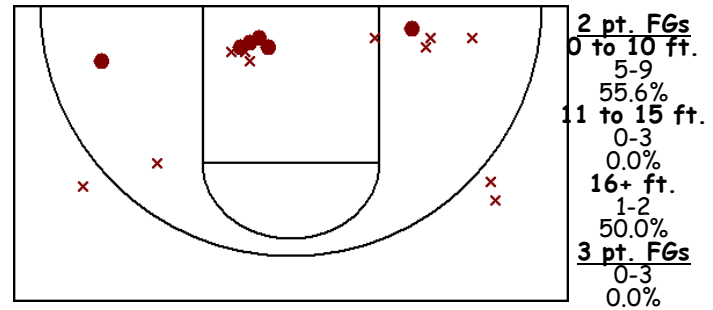

#32 Geiken, Jordan

FG: 6-17 (35.3%)   3P: 0-3 (0.0%)   FT: 6-7 (85.7%)
PTS: 18   REB-O: 4-0   AST: 0
STL: 2   BLK: 0   TO: 5