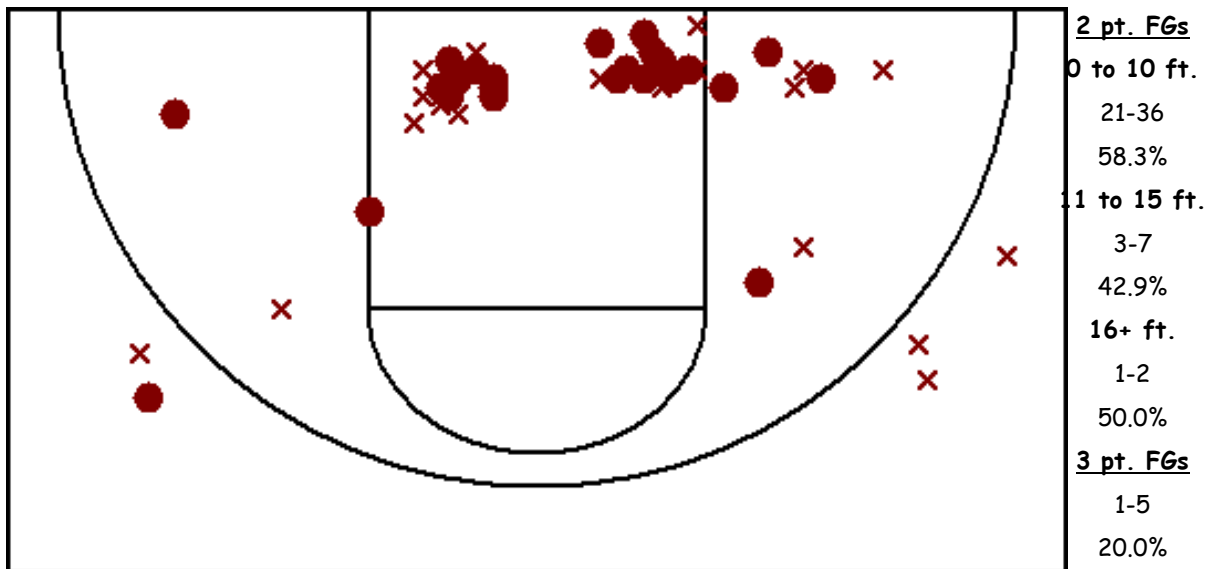

Lady Swede 08-09 Team Shot Chart (vs. Ogallala v.1.29, 01/30/09, W 69-63)

Player	GP	MIN	FGM-A	3PM-A	FTM-A	REB-O	AST	STL	BLK	TO	PF	PTS
#15 Max, Emily	1	30	9-14	0-0	3-8	6-2	1	0	0	1	4	21
#32 Geiken, Jordan	1	26	6-17	0-3	6-7	4-0	0	2	0	5	1	18
#42 Borchartt, Tressa	1	23	4-6	0-0	4-5	8-3	1	0	0	4	3	12
#10 Abramson, Ali	1	20	4-7	0-0	1-3	2-1	3	4	0	3	1	9
#25 Peterson, Kira	1	18	1-1	1-1	0-0	0-0	2	2	0	3	1	3
#33 Tryon, Kayla	1	9	1-2	0-0	0-0	2-0	2	0	0	1	3	2
#23 Balmer, Brooke	1	18	0-2	0-1	2-4	2-1	4	1	0	4	4	2
#14 Paul, Tabitha	1	4	1-1	0-0	0-0	0-0	1	0	0	0	0	2
#44 Franzen, Karen	1	1	0-0	0-0	0-0	1-0	0	0	0	0	0	0
#11 Matzke, Sloan	1	11	0-0	0-0	0-0	2-0	0	1	0	3	0	0
Totals:	1	32	26-50	1-5	16-27	27-7	14	10	0	24	17	69
Opponents:	1	32	26-53	4-8	7-18	8-3	1	0	0	10	17	63

Percentages and Per Game Averages

Player	GP	MPG	FG%	3P%	FT%	REB-O	AST	STL	BLK	TO	PF	PTS
#15 Max, Emily	1	30.0	64.3	0.0	37.5	6.0-2.0	1.0	0.0	0.0	1.0	4.0	21.0
#32 Geiken, Jordan	1	26.0	35.3	0.0	85.7	4.0-0.0	0.0	2.0	0.0	5.0	1.0	18.0
#42 Borchartt, Tressa	1	23.0	66.7	0.0	80.0	8.0-3.0	1.0	0.0	0.0	4.0	3.0	12.0
#10 Abramson, Ali	1	20.0	57.1	0.0	33.3	2.0-1.0	3.0	4.0	0.0	3.0	1.0	9.0
#25 Peterson, Kira	1	18.0	100.0	100.0	0.0	0.0-0.0	2.0	2.0	0.0	3.0	1.0	3.0
#33 Tryon, Kayla	1	9.0	50.0	0.0	0.0	2.0-0.0	2.0	0.0	0.0	1.0	3.0	2.0
#23 Balmer, Brooke	1	18.0	0.0	0.0	50.0	2.0-1.0	4.0	1.0	0.0	4.0	4.0	2.0
#14 Paul, Tabitha	1	4.0	100.0	0.0	0.0	0.0-0.0	1.0	0.0	0.0	0.0	0.0	2.0
#44 Franzen, Karen	1	1.0	0.0	0.0	0.0	1.0-0.0	0.0	0.0	0.0	0.0	0.0	0.0
#11 Matzke, Sloan	1	11.0	0.0	0.0	0.0	2.0-0.0	0.0	1.0	0.0	3.0	0.0	0.0
Totals:	1	32.0	52.0	20.0	59.3	27.0-7.0	14.0	10.0	0.0	24.0	17.0	69.0
Opponents:	1	32.0	49.1	50.0	38.9	8.0-3.0	1.0	0.0	0.0	10.0	17.0	63.0