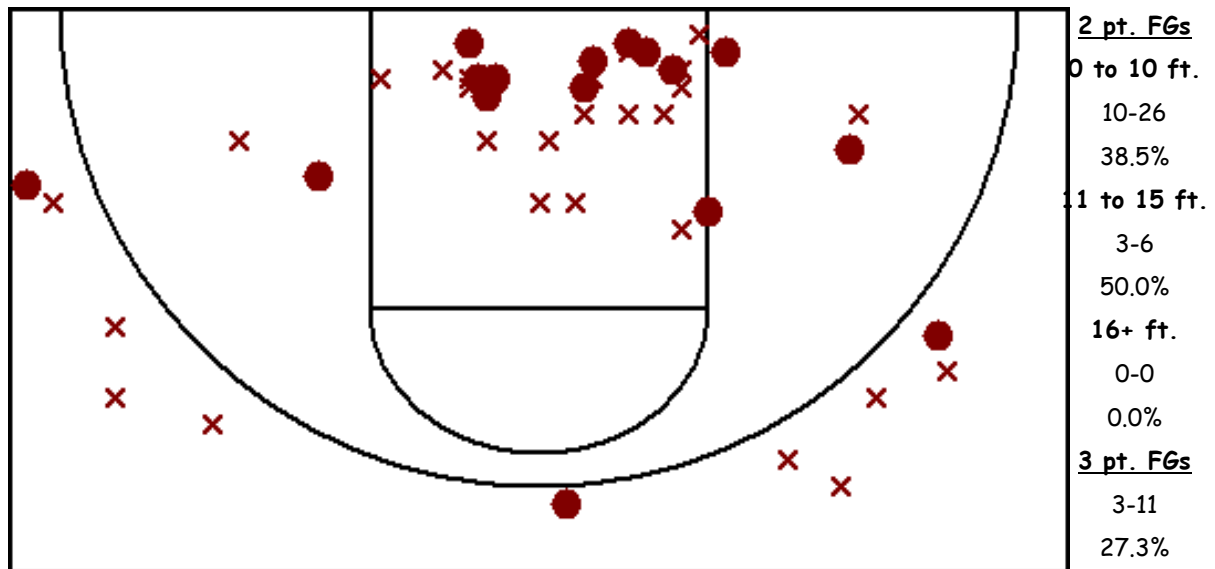

Lady Swede 08-09 Team Shot Chart (vs. Ordv.1.3, 01/04/09, W 39-20)

Player	GP	MIN	FGM-A	3PM-A	FTM-A	REB-O	AST	STL	BLK	TO	PF	PTS
#15 Max, Emily	1	23	6-14	0-0	2-8	7-4	2	2	0	1	1	14
#32 Geiken, Jordan	1	17	5-11	1-2	0-0	3-2	1	0	0	0	3	11
#42 Borchartt, Tressa	1	20	1-3	0-0	2-2	2-1	4	1	0	2	4	4
#11 Matzke, Sloan	1	22	1-5	1-3	0-0	2-0	2	1	0	1	1	3
#25 Peterson, Kira	1	23	1-3	1-3	0-0	4-3	0	0	1	1	3	3
#10 Abramson, Ali	1	14	1-3	0-1	0-1	0-0	0	1	0	0	1	2
#33 Tryon, Kayla	1	14	1-2	0-0	0-0	5-1	0	0	1	3	3	2
#14 Paul, Tabitha	1	14	0-1	0-1	0-0	1-1	0	1	0	0	0	0
#44 Franzen, Karen	1	2	0-0	0-0	0-0	1-0	0	0	0	1	0	0
#12 Clark, Ali	1	3	0-0	0-0	0-0	0-0	0	0	0	2	0	0
#20 Wiggins, Janae	1	2	0-0	0-0	0-0	0-0	0	0	0	0	0	0
#22 Geiken, Mckenzie	1	1	0-1	0-1	0-0	0-0	0	0	0	0	0	0
Totals:	1	31	16-43	3-11	4-11	25-12	9	6	2	11	16	39
Opponents:	1	31	7-25	0-4	6-10	1-0	0	4	1	14	13	20

Percentages and Per Game Averages

Player	GP	MPG	FG%	3P%	FT%	REB-O	AST	STL	BLK	TO	PF	PTS
#15 Max, Emily	1	23.0	42.9	0.0	25.0	7.0-4.0	2.0	2.0	0.0	1.0	1.0	14.0
#32 Geiken, Jordan	1	17.0	45.5	50.0	0.0	3.0-2.0	1.0	0.0	0.0	0.0	3.0	11.0
#42 Borchartt, Tressa	1	20.0	33.3	0.0	100.0	2.0-1.0	4.0	1.0	0.0	2.0	4.0	4.0
#11 Matzke, Sloan	1	22.0	20.0	33.3	0.0	2.0-0.0	2.0	1.0	0.0	1.0	1.0	3.0
#25 Peterson, Kira	1	23.0	33.3	33.3	0.0	4.0-3.0	0.0	0.0	1.0	1.0	3.0	3.0
#10 Abramson, Ali	1	14.0	33.3	0.0	0.0	0.0-0.0	0.0	1.0	0.0	0.0	1.0	2.0
#33 Tryon, Kayla	1	14.0	50.0	0.0	0.0	5.0-1.0	0.0	0.0	1.0	3.0	3.0	2.0
#14 Paul, Tabitha	1	14.0	0.0	0.0	0.0	1.0-1.0	0.0	1.0	0.0	0.0	0.0	0.0
#44 Franzen, Karen	1	2.0	0.0	0.0	0.0	1.0-0.0	0.0	0.0	0.0	1.0	0.0	0.0
#12 Clark, Ali	1	3.0	0.0	0.0	0.0	0.0-0.0	0.0	0.0	0.0	2.0	0.0	0.0
#20 Wiggins, Janae	1	2.0	0.0	0.0	0.0	0.0-0.0	0.0	0.0	0.0	0.0	0.0	0.0
#22 Geiken, Mckenzie	1	1.0	0.0	0.0	0.0	0.0-0.0	0.0	0.0	0.0	0.0	0.0	0.0
Totals:	1	31.0	37.2	27.3	36.4	25.0-12.0	9.0	6.0	2.0	11.0	16.0	39.0
Opponents:	1	31.0	28.0	0.0	60.0	1.0-0.0	0.0	4.0	1.0	14.0	13.0	20.0