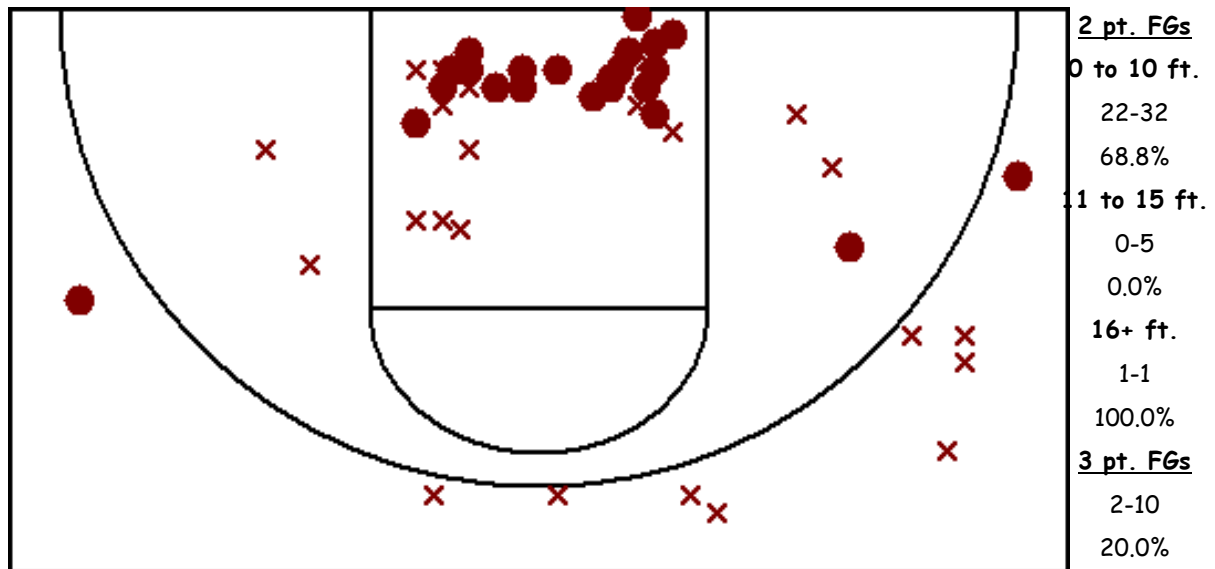

Lady Swede 08-09 Team Shot Chart (at Perkins Co. V12.13, 12/14/08, W 55-35)

Player	GP	MIN	FGM-A	3PM-A	FTM-A	REB-O	AST	STL	BLK	TO	PF	PTS
#42 Borchartt, Tressa	1	24	8-10	0-0	1-1	5-2	4	1	0	2	2	17
#15 Max, Emily	1	24	8-13	0-0	0-1	9-3	1	1	1	0	3	16
#32 Geiken, Jordan	1	24	7-11	1-3	0-0	1-0	3	3	0	0	1	15
#11 Matzke, Sloan	1	27	1-3	1-2	0-0	7-0	1	1	1	1	1	3
#23 Balmer, Brooke	1	22	1-5	0-3	0-0	2-1	5	0	0	1	3	2
#33 Tryon, Kayla	1	10	0-2	0-0	2-2	2-0	0	0	1	4	3	2
#10 Abramson, Ali	1	9	0-2	0-1	0-0	0-0	3	0	0	1	1	0
#25 Peterson, Kira	1	11	0-1	0-1	0-0	1-0	0	0	0	2	1	0
#14 Paul, Tabitha	1	3	0-0	0-0	0-0	1-1	0	0	0	0	0	0
#20 Wiggins, Janae	1	3	0-0	0-0	0-2	1-0	0	0	0	1	1	0
#12 Clark, Ali	1	2	0-0	0-0	0-0	0-0	0	0	0	0	0	0
#30 Winter, Katrina	1	2	0-1	0-0	0-0	0-0	0	0	0	0	1	0
Totals:	1	32	25-48	2-10	3-6	29-7	17	6	3	12	17	55
Opponents:	1	32	11-44	3-17	10-14	7-3	0	1	0	3	7	35

Percentages and Per Game Averages

Player	GP	MPG	FG%	3P%	FT%	REB-O	AST	STL	BLK	TO	PF	PTS
#42 Borchartt, Tressa	1	24.0	80.0	0.0	100.0	5.0-2.0	4.0	1.0	0.0	2.0	2.0	17.0
#15 Max, Emily	1	24.0	61.5	0.0	0.0	9.0-3.0	1.0	1.0	1.0	0.0	3.0	16.0
#32 Geiken, Jordan	1	24.0	63.6	33.3	0.0	1.0-0.0	3.0	3.0	0.0	0.0	1.0	15.0
#11 Matzke, Sloan	1	27.0	33.3	50.0	0.0	7.0-0.0	1.0	1.0	1.0	1.0	1.0	3.0
#23 Balmer, Brooke	1	22.0	20.0	0.0	0.0	2.0-1.0	5.0	0.0	0.0	1.0	3.0	2.0
#33 Tryon, Kayla	1	10.0	0.0	0.0	100.0	2.0-0.0	0.0	0.0	1.0	4.0	3.0	2.0
#10 Abramson, Ali	1	9.0	0.0	0.0	0.0	0.0-0.0	3.0	0.0	0.0	1.0	1.0	0.0
#25 Peterson, Kira	1	11.0	0.0	0.0	0.0	1.0-0.0	0.0	0.0	0.0	2.0	1.0	0.0
#14 Paul, Tabitha	1	3.0	0.0	0.0	0.0	1.0-1.0	0.0	0.0	0.0	0.0	0.0	0.0
#20 Wiggins, Janae	1	3.0	0.0	0.0	0.0	1.0-0.0	0.0	0.0	0.0	1.0	1.0	0.0
#12 Clark, Ali	1	2.0	0.0	0.0	0.0	0.0-0.0	0.0	0.0	0.0	0.0	0.0	0.0
#30 Winter, Katrina	1	2.0	0.0	0.0	0.0	0.0-0.0	0.0	0.0	0.0	0.0	1.0	0.0
Totals:	1	32.0	52.1	20.0	50.0	29.0-7.0	17.0	6.0	3.0	12.0	17.0	55.0
Opponents:	1	32.0	25.0	17.6	71.4	7.0-3.0	0.0	1.0	0.0	3.0	7.0	35.0