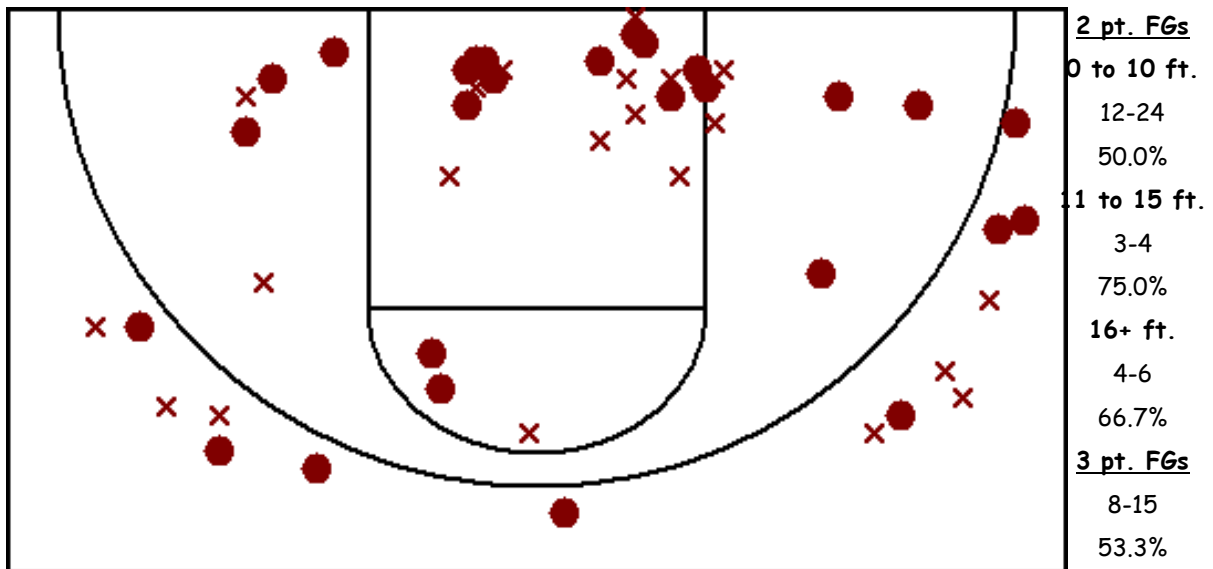

Lady Swede 08-09 Team Shot Chart (vs. SoVal V, 12/12/08, W 73-32)

Player	GP	MIN	FGM-A	3PM-A	FTM-A	REB-O	AST	STL	BLK	TO	PF	PTS
#32 Geiken, Jordan	1	20	9-14	2-3	5-7	5-1	0	2	0	0	1	25
#23 Balmer, Brooke	1	17	4-6	4-6	0-0	1-0	1	1	0	2	3	12
#10 Abramson, Ali	1	19	4-11	1-3	2-5	2-0	1	1	0	2	2	11
#15 Max, Emily	1	17	4-8	0-0	0-3	5-2	0	1	0	0	3	8
#42 Borchardt, Tressa	1	12	3-4	0-0	0-0	2-0	2	0	0	4	4	6
#33 Tryon, Kayla	1	17	1-2	0-0	2-2	5-2	0	0	0	1	3	4
#12 Clark, Ali	1	8	1-1	0-0	2-2	2-1	0	0	0	0	1	4
#25 Peterson, Kira	1	18	1-2	1-2	0-1	2-0	0	0	0	2	1	3
#11 Matzke, Sloan	1	19	0-1	0-1	0-0	1-0	3	2	0	1	0	0
#44 Franzen, Karen	1	8	0-0	0-0	0-0	1-1	0	0	0	3	2	0
#20 Wiggins, Janae	1	4	0-0	0-0	0-0	0-0	0	0	0	1	1	0
Totals:	1	32	27-49	8-15	11-20	26-7	7	7	0	16	21	73
Opponents:	1	32	10-43	1-6	11-24	7-3	0	3	0	13	19	32

Percentages and Per Game Averages

Player	GP	MPG	FG%	3P%	FT%	REB-O	AST	STL	BLK	TO	PF	PTS
#32 Geiken, Jordan	1	20.0	64.3	66.7	71.4	5.0-1.0	0.0	2.0	0.0	0.0	1.0	25.0
#23 Balmer, Brooke	1	17.0	66.7	66.7	0.0	1.0-0.0	1.0	1.0	0.0	2.0	3.0	12.0
#10 Abramson, Ali	1	19.0	36.4	33.3	40.0	2.0-0.0	1.0	1.0	0.0	2.0	2.0	11.0
#15 Max, Emily	1	17.0	50.0	0.0	0.0	5.0-2.0	0.0	1.0	0.0	0.0	3.0	8.0
#42 Borchardt, Tressa	1	12.0	75.0	0.0	0.0	2.0-0.0	2.0	0.0	0.0	4.0	4.0	6.0
#33 Tryon, Kayla	1	17.0	50.0	0.0	100.0	5.0-2.0	0.0	0.0	0.0	1.0	3.0	4.0
#12 Clark, Ali	1	8.0	100.0	0.0	100.0	2.0-1.0	0.0	0.0	0.0	0.0	1.0	4.0
#25 Peterson, Kira	1	18.0	50.0	50.0	0.0	2.0-0.0	0.0	0.0	0.0	2.0	1.0	3.0
#11 Matzke, Sloan	1	19.0	0.0	0.0	0.0	1.0-0.0	3.0	2.0	0.0	1.0	0.0	0.0
#44 Franzen, Karen	1	8.0	0.0	0.0	0.0	1.0-1.0	0.0	0.0	0.0	3.0	2.0	0.0
#20 Wiggins, Janae	1	4.0	0.0	0.0	0.0	0.0-0.0	0.0	0.0	0.0	1.0	1.0	0.0
Totals:	1	32.0	55.1	53.3	55.0	26.0-7.0	7.0	7.0	0.0	16.0	21.0	73.0
Opponents:	1	32.0	23.3	16.7	45.8	7.0-3.0	0.0	3.0	0.0	13.0	19.0	32.0