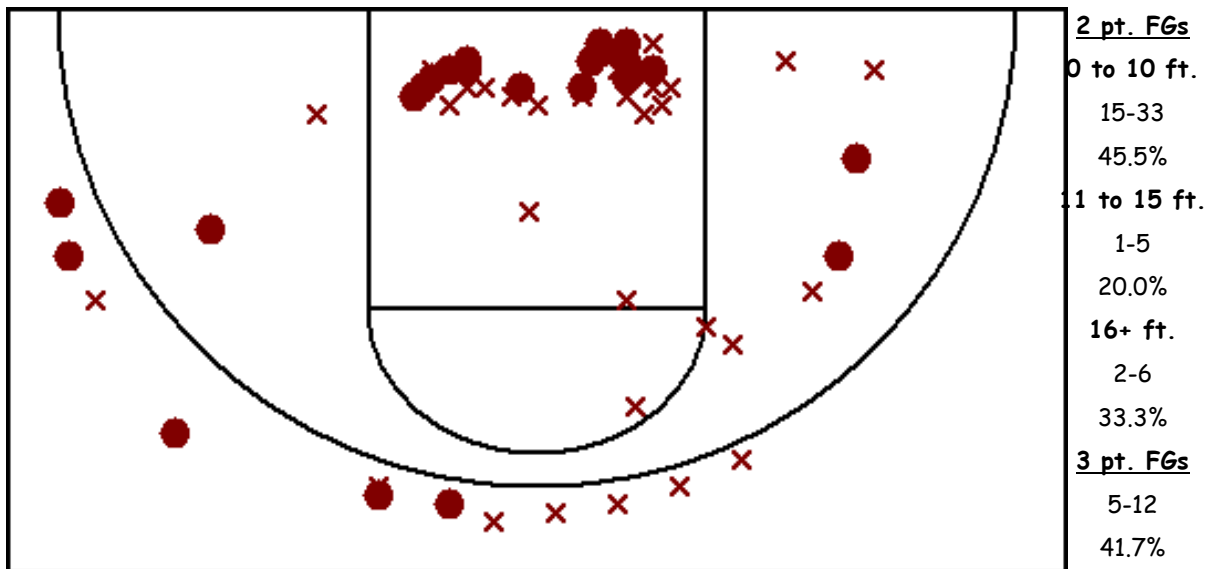

Lady Swede 08-09 Team Shot Chart (at Sutherland.1.9, 01/10/09, W 55-25)

Player	GP	MIN	FGM-A	3PM-A	FTM-A	REB-O	AST	STL	BLK	TO	PF	PTS
#15 Max, Emily	1	19	6-12	0-0	1-1	10-5	1	3	0	0	2	13
#25 Peterson, Kira	1	22	4-6	4-5	0-0	7-3	3	0	0	1	0	12
#42 Borchartt, Tressa	1	22	5-11	0-0	1-3	5-3	1	2	0	1	2	11
#32 Geiken, Jordan	1	20	4-10	0-2	0-0	1-1	0	0	0	0	4	8
#10 Abramson, Ali	1	23	2-4	1-3	0-0	2-1	1	0	0	3	0	5
#33 Tryon, Kayla	1	12	1-6	0-1	2-4	2-1	1	0	1	2	3	4
#14 Paul, Tabitha	1	16	1-1	0-0	0-0	1-0	1	0	0	1	2	2
#12 Clark, Ali	1	9	0-0	0-0	0-0	0-0	0	0	0	0	0	0
#44 Franzen, Karen	1	6	0-2	0-0	0-0	1-0	0	0	0	0	2	0
#20 Wiggins, Janae	1	5	0-1	0-0	0-0	0-0	0	0	0	0	0	0
#22 Geiken, Mckenzie	1	5	0-3	0-1	0-0	2-1	0	0	0	0	1	0
Totals:	1	32	23-56	5-12	4-8	31-15	8	5	1	8	16	55
Opponents:	1	32	9-34	1-9	6-13	6-5	0	0	1	10	9	25

Percentages and Per Game Averages

Player	GP	MPG	FG%	3P%	FT%	REB-O	AST	STL	BLK	TO	PF	PTS
#15 Max, Emily	1	19.0	50.0	0.0	100.0	10.0-5.0	1.0	3.0	0.0	0.0	2.0	13.0
#25 Peterson, Kira	1	22.0	66.7	80.0	0.0	7.0-3.0	3.0	0.0	0.0	1.0	0.0	12.0
#42 Borchartt, Tressa	1	22.0	45.5	0.0	33.3	5.0-3.0	1.0	2.0	0.0	1.0	2.0	11.0
#32 Geiken, Jordan	1	20.0	40.0	0.0	0.0	1.0-1.0	0.0	0.0	0.0	0.0	4.0	8.0
#10 Abramson, Ali	1	23.0	50.0	33.3	0.0	2.0-1.0	1.0	0.0	0.0	3.0	0.0	5.0
#33 Tryon, Kayla	1	12.0	16.7	0.0	50.0	2.0-1.0	1.0	0.0	1.0	2.0	3.0	4.0
#14 Paul, Tabitha	1	16.0	100.0	0.0	0.0	1.0-0.0	1.0	0.0	0.0	1.0	2.0	2.0
#12 Clark, Ali	1	9.0	0.0	0.0	0.0	0.0-0.0	0.0	0.0	0.0	0.0	0.0	0.0
#44 Franzen, Karen	1	6.0	0.0	0.0	0.0	1.0-0.0	0.0	0.0	0.0	0.0	2.0	0.0
#20 Wiggins, Janae	1	5.0	0.0	0.0	0.0	0.0-0.0	0.0	0.0	0.0	0.0	0.0	0.0
#22 Geiken, Mckenzie	1	5.0	0.0	0.0	0.0	2.0-1.0	0.0	0.0	0.0	0.0	1.0	0.0
Totals:	1	32.0	41.1	41.7	50.0	31.0-15.0	8.0	5.0	1.0	8.0	16.0	55.0
Opponents:	1	32.0	26.5	11.1	46.2	6.0-5.0	0.0	0.0	1.0	10.0	9.0	25.0