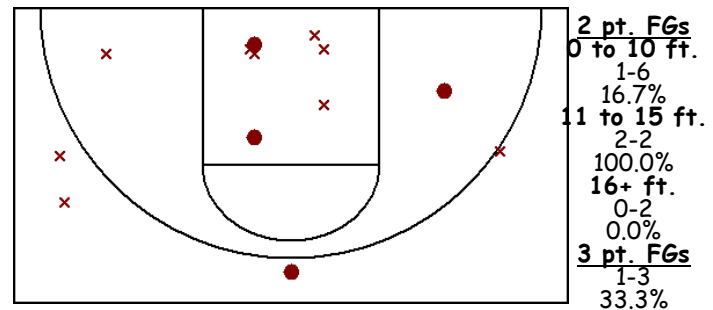

Percentages and Per Game Averages

Player	GP	MPG	FG%	3P%	FT%	REB-O	AST	STL	BLK	TO	PF	PTS
#15 Max, Emily	1	35.0	50.0	0.0	45.5	11.0-3.0	1.0	2.0	0.0	4.0	2.0	17.0
#32 Geiken, Jordan	1	27.0	30.8	33.3	66.7	5.0-4.0	1.0	1.0	0.0	2.0	0.0	17.0
#23 Balmer, Brooke	1	21.0	50.0	50.0	100.0	1.0-0.0	0.0	0.0	0.0	5.0	2.0	8.0
#42 Borhardt, Tressa	1	31.0	42.9	0.0	0.0	3.0-0.0	0.0	3.0	0.0	4.0	4.0	6.0
#10 Abramson, Ali	1	15.0	28.6	66.7	0.0	2.0-2.0	1.0	2.0	0.0	5.0	4.0	6.0
#11 Matzke, Sloan	1	29.0	0.0	0.0	50.0	0.0-0.0	0.0	2.0	0.0	2.0	4.0	2.0
#33 Tryon, Kayla	1	11.0	50.0	0.0	0.0	6.0-0.0	0.0	0.0	0.0	4.0	4.0	2.0
#25 Peterson, Kira	1	19.0	0.0	0.0	0.0	1.0-1.0	2.0	1.0	0.0	0.0	2.0	0.0
#14 Paul, Tabitha	1	8.0	0.0	0.0	0.0	0.0-0.0	0.0	0.0	0.0	3.0	1.0	0.0
Totals:	1	39.0	35.3	38.5	54.8	29.0-10.0	5.0	11.0	0.0	29.0	23.0	58.0
Opponents:	1	39.0	37.5	0.0	47.8	10.0-5.0	0.0	1.0	1.0	16.0	22.0	41.0

Lady Swede 08-09 Player Shot Charts (at Valentine.2.6, 02/07/09, W 58-41)

#15 Max, Emily

FG: 6-12 (50.0%) 3P: 0-0 (0.0%) FT: 5-11 (45.5%)
 PTS: 17 REB-O: 11-3 AST: 1
 STL: 2 BLK: 0 TO: 4

#32 Geiken, Jordan

FG: 4-13 (30.8%) 3P: 1-3 (33.3%) FT: 8-12 (66.7%)
 PTS: 17 REB-O: 5-4 AST: 1
 STL: 1 BLK: 0 TO: 2

#23 Balmer, Brooke

FG: 2-4 (50.0%) 3P: 2-4 (50.0%) FT: 2-2 (100.0%)
 PTS: 8 REB-O: 1-0 AST: 0
 STL: 0 BLK: 0 TO: 5