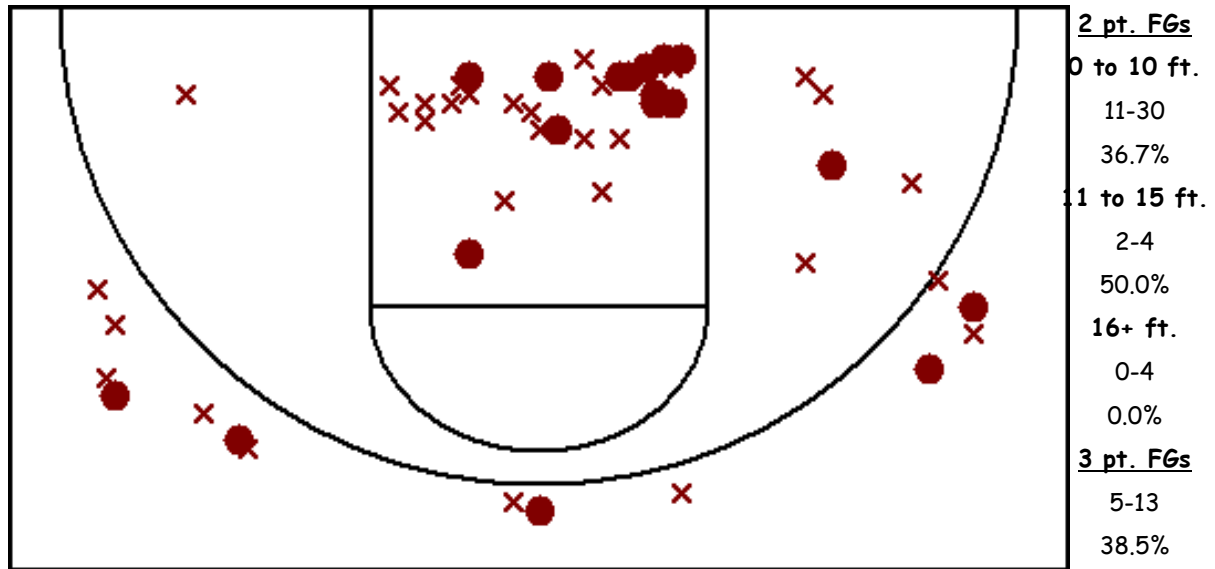

Lady Swede 08-09 Team Shot Chart (at Valentine.2.6, 02/07/09, W 58-41)

Player	GP	MIN	FGM-A	3PM-A	FTM-A	REB-O	AST	STL	BLK	TO	PF	PTS
#15 Max, Emily	1	35	6-12	0-0	5-11	11-3	1	2	0	4	2	17
#32 Geiken, Jordan	1	27	4-13	1-3	8-12	5-4	1	1	0	2	0	17
#23 Balmer, Brooke	1	21	2-4	2-4	2-2	1-0	0	0	0	5	2	8
#42 Borhardt, Tressa	1	31	3-7	0-0	0-1	3-0	0	3	0	4	4	6
#10 Abramson, Ali	1	15	2-7	2-3	0-1	2-2	1	2	0	5	4	6
#11 Matzke, Sloan	1	29	0-2	0-1	2-4	0-0	0	2	0	2	4	2
#33 Tryon, Kayla	1	11	1-2	0-0	0-0	6-0	0	0	0	4	4	2
#25 Peterson, Kira	1	19	0-3	0-2	0-0	1-1	2	1	0	0	2	0
#14 Paul, Tabitha	1	8	0-1	0-0	0-0	0-0	0	0	0	3	1	0
Totals:	1	39	18-51	5-13	17-31	29-10	5	11	0	29	23	58
Opponents:	1	39	15-40	0-1	11-23	10-5	0	1	1	16	22	41

Percentages and Per Game Averages

Player	GP	MPG	FG%	3P%	FT%	REB-O	AST	STL	BLK	TO	PF	PTS
#15 Max, Emily	1	35.0	50.0	0.0	45.5	11.0-3.0	1.0	2.0	0.0	4.0	2.0	17.0
#32 Geiken, Jordan	1	27.0	30.8	33.3	66.7	5.0-4.0	1.0	1.0	0.0	2.0	0.0	17.0
#23 Balmer, Brooke	1	21.0	50.0	50.0	100.0	1.0-0.0	0.0	0.0	0.0	5.0	2.0	8.0
#42 Borhardt, Tressa	1	31.0	42.9	0.0	0.0	3.0-0.0	0.0	3.0	0.0	4.0	4.0	6.0
#10 Abramson, Ali	1	15.0	28.6	66.7	0.0	2.0-2.0	1.0	2.0	0.0	5.0	4.0	6.0
#11 Matzke, Sloan	1	29.0	0.0	0.0	50.0	0.0-0.0	0.0	2.0	0.0	2.0	4.0	2.0
#33 Tryon, Kayla	1	11.0	50.0	0.0	0.0	6.0-0.0	0.0	0.0	0.0	4.0	4.0	2.0
#25 Peterson, Kira	1	19.0	0.0	0.0	0.0	1.0-1.0	2.0	1.0	0.0	0.0	2.0	0.0
#14 Paul, Tabitha	1	8.0	0.0	0.0	0.0	0.0-0.0	0.0	0.0	0.0	3.0	1.0	0.0
Totals:	1	39.0	35.3	38.5	54.8	29.0-10.0	5.0	11.0	0.0	29.0	23.0	58.0
Opponents:	1	39.0	37.5	0.0	47.8	10.0-5.0	0.0	1.0	1.0	16.0	22.0	41.0

Lady Swede 08-09 Player Shot Charts (at Valentine.2.6, 02/07/09, W 58-41)

#15 Max, Emily

FG: 6-12 (50.0%) 3P: 0-0 (0.0%) FT: 5-11 (45.5%)
 PTS: 17 REB-O: 11-3 AST: 1
 STL: 2 BLK: 0 TO: 4

#32 Geiken, Jordan