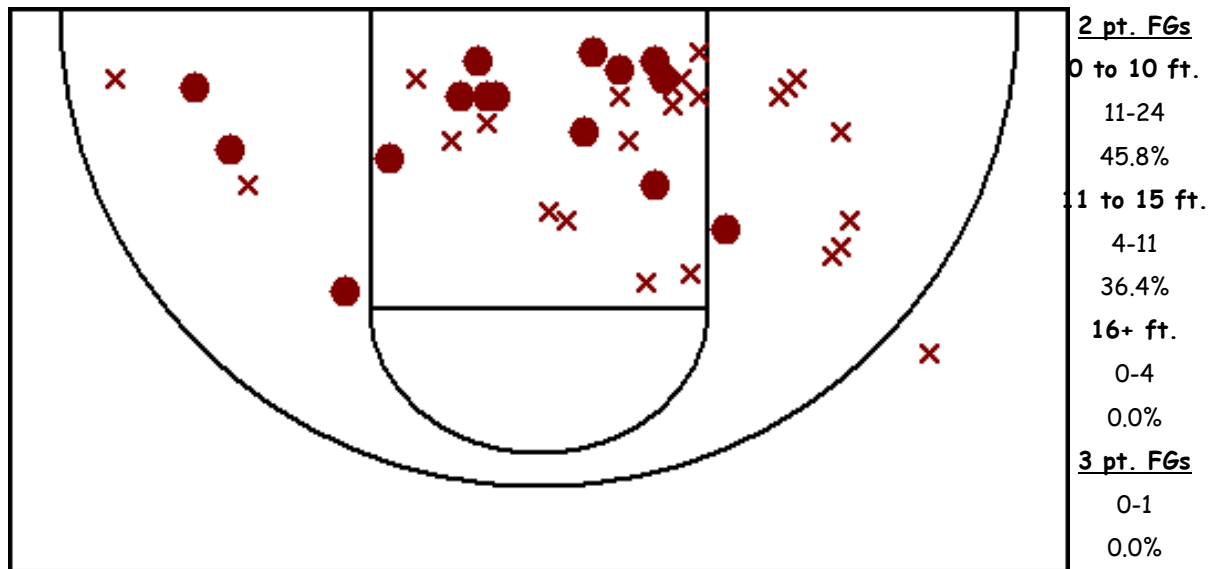

Valentine.2.6 Team Shot Chart (vs. Lady Swede 08-09, 02/07/09, L 58-41)

Player	GP	MIN	FGM-A	3PM-A	FTM-A	REB-O	AST	STL	BLK	TO	PF	PTS
#40 Mercure, Kara	1	35	7-9	0-0	1-2	5-2	0	0	1	5	4	15
#10 Aschoff, Kathleen	1	25	3-6	0-0	5-6	1-1	0	0	0	2	3	11
#12 Henderson, Abby	1	16	2-3	0-1	2-3	0-0	0	0	0	3	2	6
#24 Boyd, Chelsea	1	17	1-4	0-0	2-4	0-0	0	0	0	0	2	4
#25 Gass, Ariel	1	31	1-10	0-0	1-3	2-2	0	1	0	4	4	3
#42 Hitchcock, Kylee	1	30	1-3	0-0	0-1	2-0	0	0	0	1	1	2
#30 Miller, Laura	1	20	0-3	0-0	0-4	0-0	0	0	0	0	4	0
#20 Epke, Kami	1	6	0-0	0-0	0-0	0-0	0	0	0	0	1	0
#32 Millard, Kristin	1	9	0-2	0-0	0-0	0-0	0	0	0	0	1	0
#35 Dunn, Erin	1	5	0-0	0-0	0-0	0-0	0	0	0	1	0	0
#55 Arnold, Sarah	1	1	0-0	0-0	0-0	0-0	0	0	0	0	0	0
Totals:	1	39	15-40	0-1	11-23	10-5	0	1	1	16	22	41
Opponents:	1	39	18-51	5-13	17-31	29-10	5	11	0	29	23	58